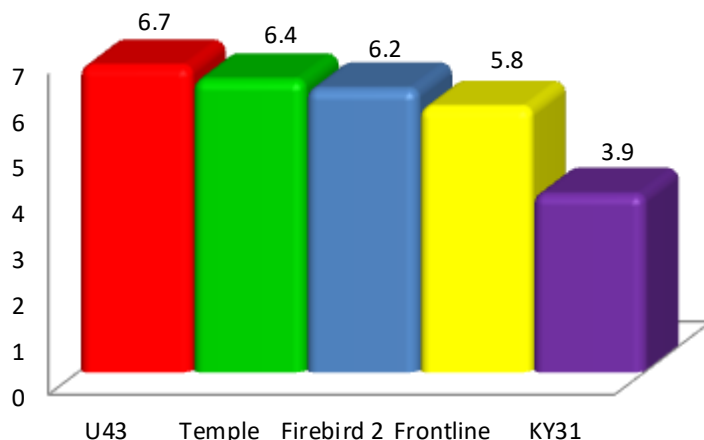

Seeding Rates:

8-10 LBS/1,000 square feet for new establishment

4-5 LBS/1,000 square feet for overseeding

Temple was developed and selected for best performance turf and high seed yields. **Temple** has a dwarf growth habit and was highly rated in the NTEP Schedule B (Low Maintenance) trial. It also received a high NTEP performance rating in Table 4, Schedule A maintenance.

Temple produces an attractive turf with good genetic color, density, great Brown Patch and Net Blotch disease resistance. These characteristics makes **Temple** great for many applications like home lawns, parks, sod production, sports fields and commercial properties. **Temple** is also compatible with other cool-season turfgrasses.