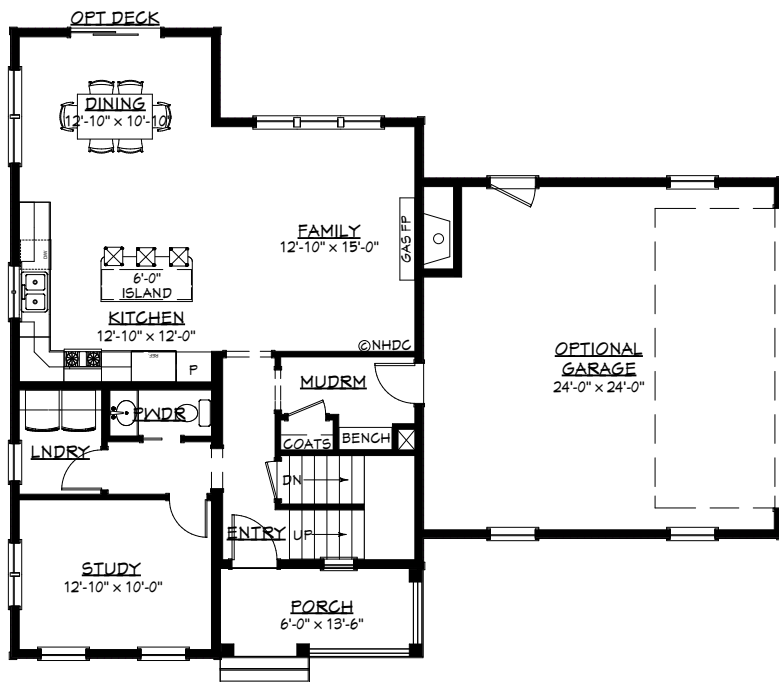

NH DESIGN COLLABORATIVE, LLC

THE KATHLEEN - COLONIAL

27'-6" x 42'-0"
1,901 SF (+ OPT. 336 SF)

FIRST FLOOR
986 SF

SECOND FLOOR
915 SF + OPT. 336 SF