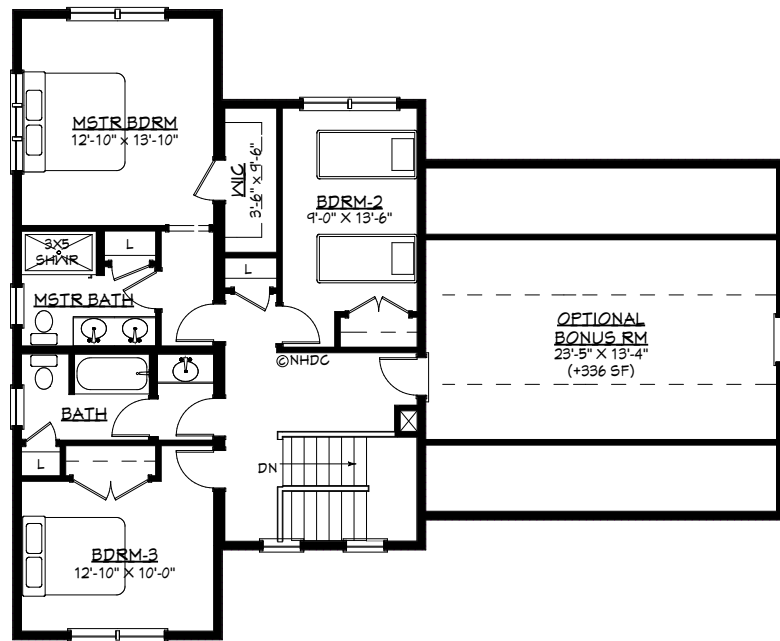

NH DESIGN COLLABORATIVE, LLC

THE KATHLEEN - COLONIAL

27'-6" x 42'-0"
1,901 SF (+ OPT. 336 SF)

FIRST FLOOR
986 SF

SECOND FLOOR
915 SF + OPT. 336 SF