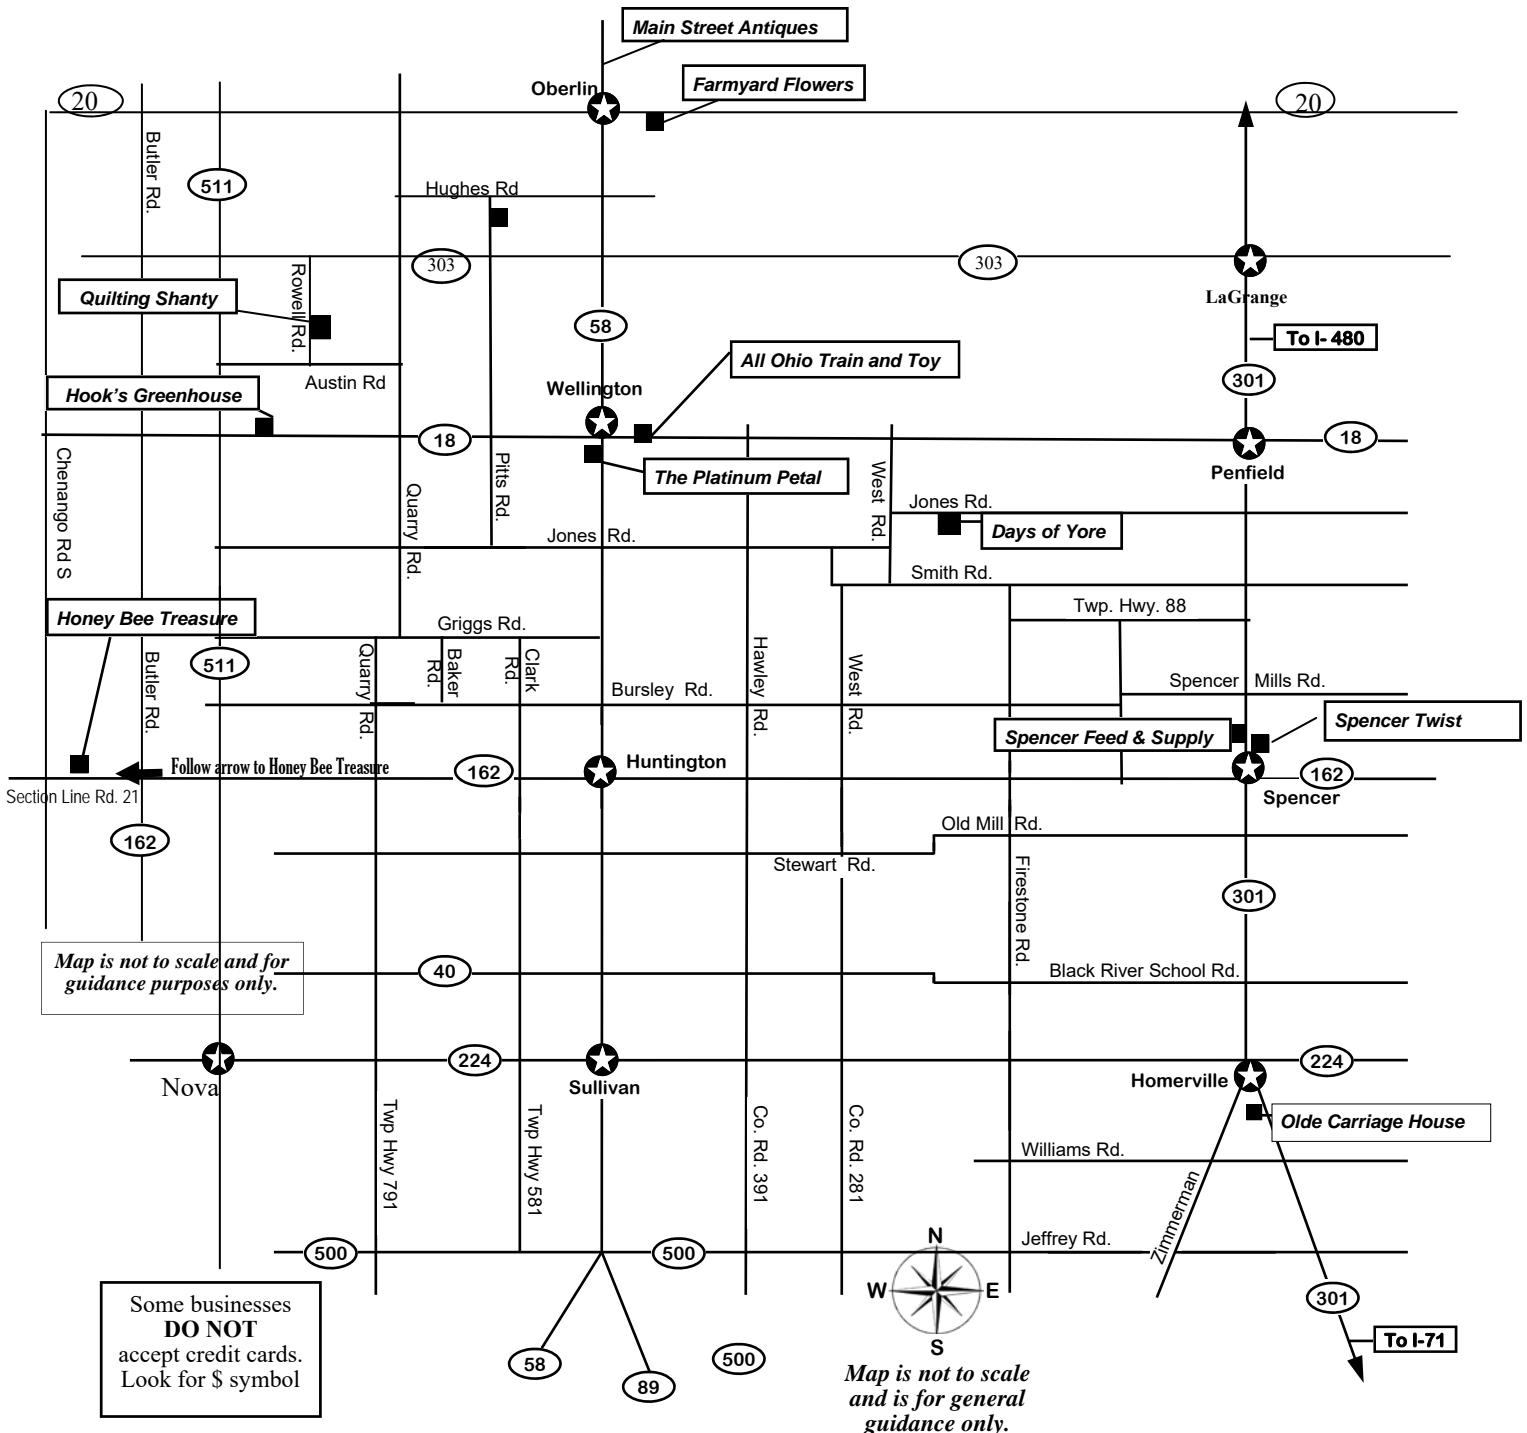

- Start your adventure at any of the businesses on the map.
- Get this flyer stamped at each business and receive your Bag Lady gift. (Additional flyers at each location.)
- Search for a small wooden bag hidden at one of the above locations each day of tour. Find the bag and win a \$20 gift certificate. When tour is completed turn in the flyer at last stop with contact info completed at top. If all stops are complete you will be entered into a drawing for a \$25 first prize, or \$15 second prize. **Must be 13 & over for this drawing.** You can turn in incomplete flyers to get or remain on the mailing list.
- Children under 13 on the tour will be given their own flyer to follow along for a chance to win \$10.00 gift certificate.

Bag Lady Tour 2018

First Weekend

April 13

Friday • 10 am to 5 pm

April 14

Saturday • 10 am to 5 pm

April 15

Sunday • 12 pm to 5 pm

A DRIVE YOURSELF ADVENTURE

Choose where you would like to start the tour.
Follow the map to enjoy all stops.

Second Weekend

April 20

Friday • 10 am to 5 pm

April 21

Saturday • 10 am to 5 pm

April 22

Sunday • 12 pm to 5 pm

The store hours given on this flyer are valid on tour dates only. Please call ahead if you plan to visit at another time.

Look for the Tour Flag

www.countrytourgroup.com

Some businesses
DO NOT
accept credit cards.
Look for \$ symbol