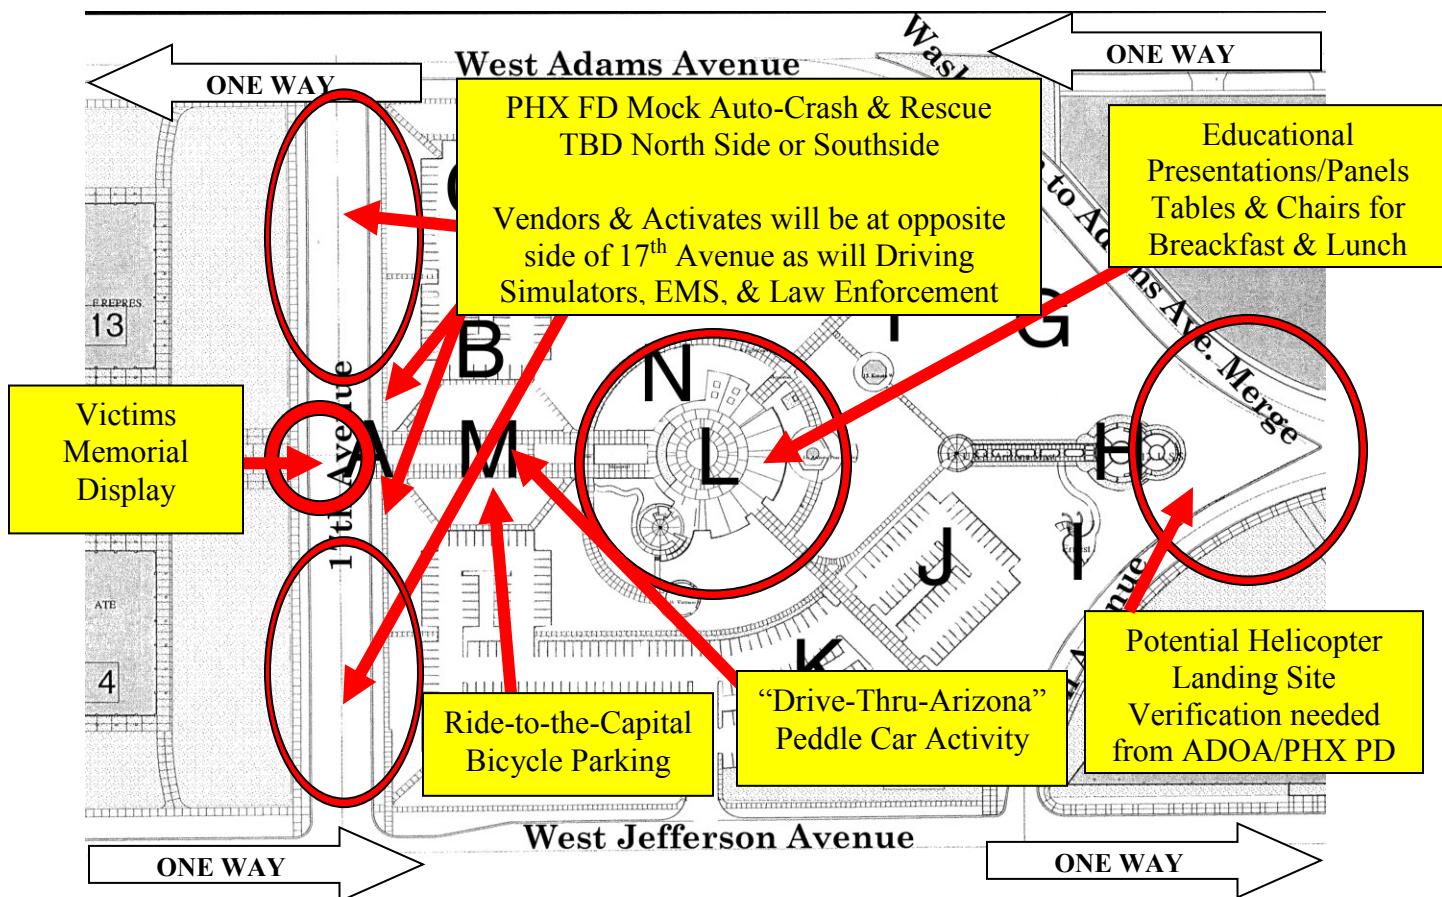

## S U M M I T

**Educate – Enforce - Engage**

*Wesley Bolin Memorial Plaza*  
*Wednesday January 23, 2019*  
*8:30AM – 1:30PM*

General Site Map

Logistics Page 1 of 2

-N-

ANNUAL ARIZONA

**DISTRACTED  
DRIVING**  
S U M M I T

**Educate – Enforce - Engage**

*Wesley Bolin Memorial Plaza  
Wednesday January 23, 2019  
8:30AM – 1:30PM*

Specific Event Layout Map  
[Logistics Page 2 of 2](#)

-N-