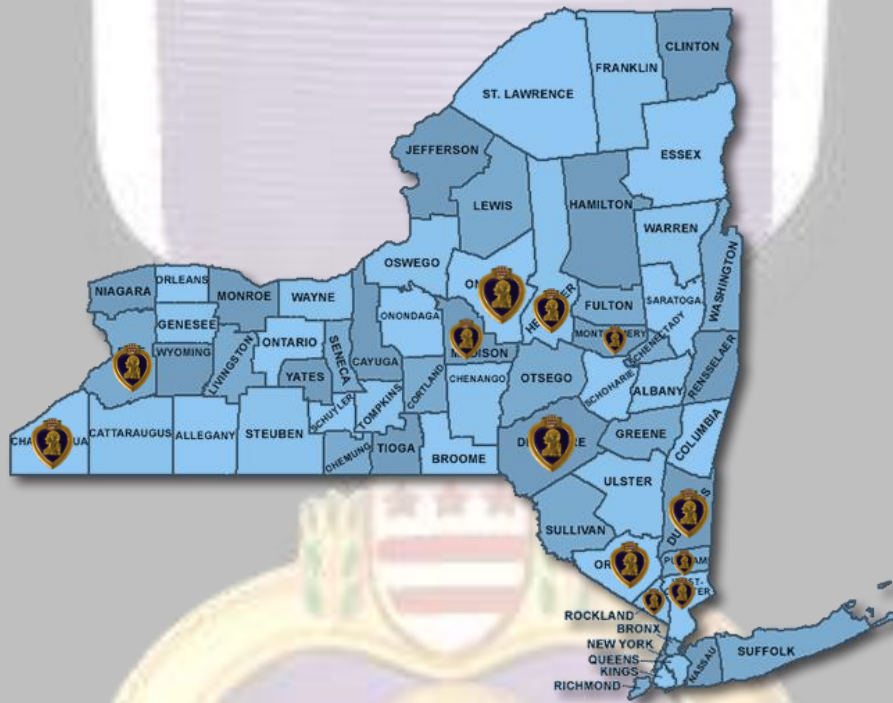

# NEW YORK PURPLE HEART ENTITIES

## STATE

📍 New York, USA 12224

- Pleasantville, NY 10570
- Pound Ridge, NY 10576
- Putnam Valley, NY 10579
- Ravena, NY 12143
- Ripley, NY 14775
- Rochelle, NY 10801
- Southeast, NY 10509
- Tarrytown, NY 10591
- Utica, NY 13502
- White Plains, NY 10601
- Yonkers, NY 10701
- Yorktown, NY 10598

## OTHER LOCATIONS

- 22nd Congressional District, NY 13502
- Illuminated Empire State Building, New York, NY 10118

❖ Keller Chevrolet, 3600 Genesee St., Cheektowaga,  
NY 14225

❖ Walmart Distribution Center #6038, 8827 Old River  
Rd, Marcy, NY 13403