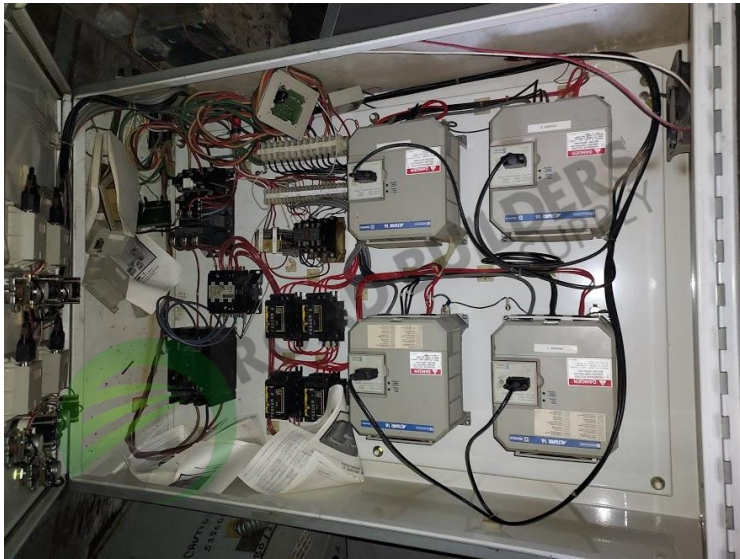

PC013RBS 4 Bin Cold Feed VFD Panel

ID: PC013RBS

Details:

- 4 bin cold feed VFD panel
- 3hp motors

- All equipment subject to prior sale.
- RBS strives to ensure the accuracy of all listings, but all listings are "as-is, where-is," with no implied warranty.
- All buyers are encouraged to inspect equipment personally to verify accuracy.
- All information contained in this listing sheet is confidential. It is the property of RBS and is not to be shared.
- Road Builders Supply, LLC accepts no liability for the accuracy of the above listing.