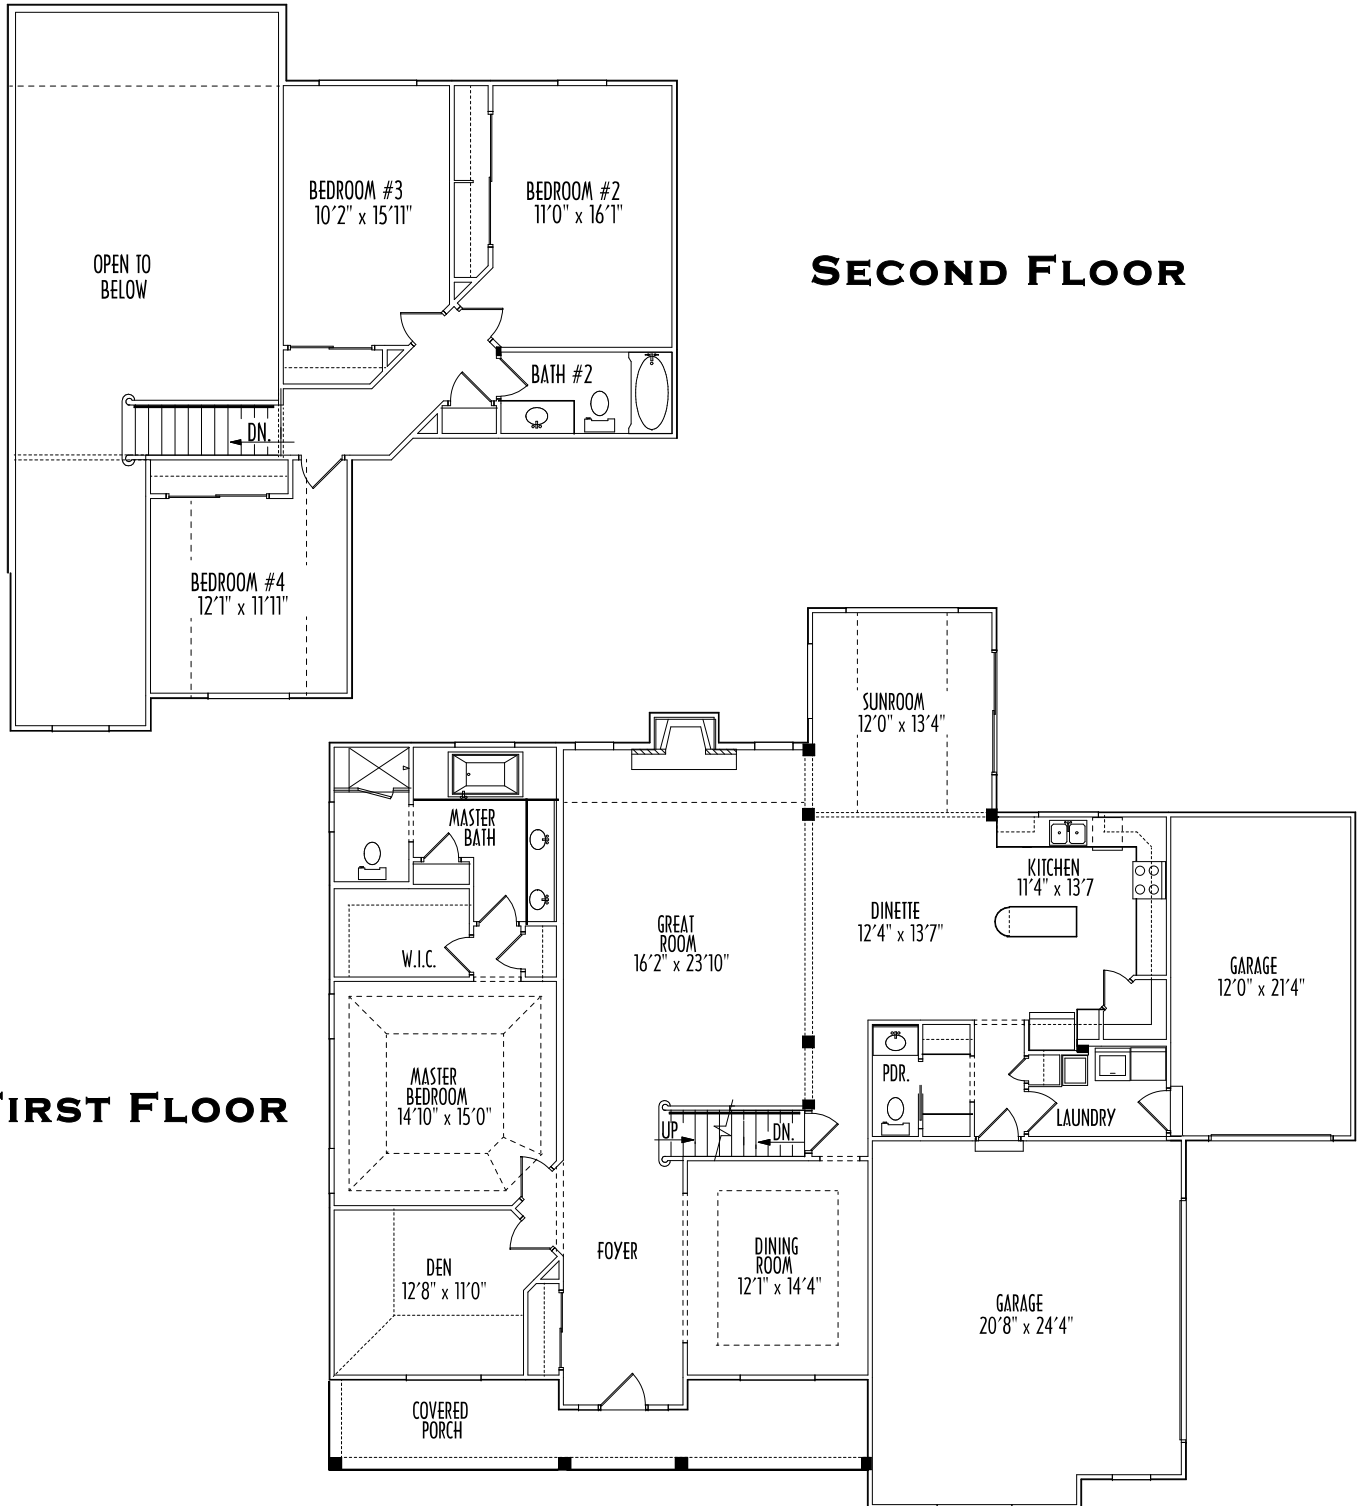

THE CLIFTON

CAPE COD | 4 BED | 2.5 BATH | 2,928 SQ FT

**6779 ENGLE ROAD, SUITE K
MIDDLEBURG HEIGHTS,
OHIO 44130**

WWW.FIRESIDEBUILDERS.COM

MAIN: 440.243.6820

FAX: 440.243.1820

CAPE COD | 4 BED | 2.5 BATH | 2,928 SQ FT