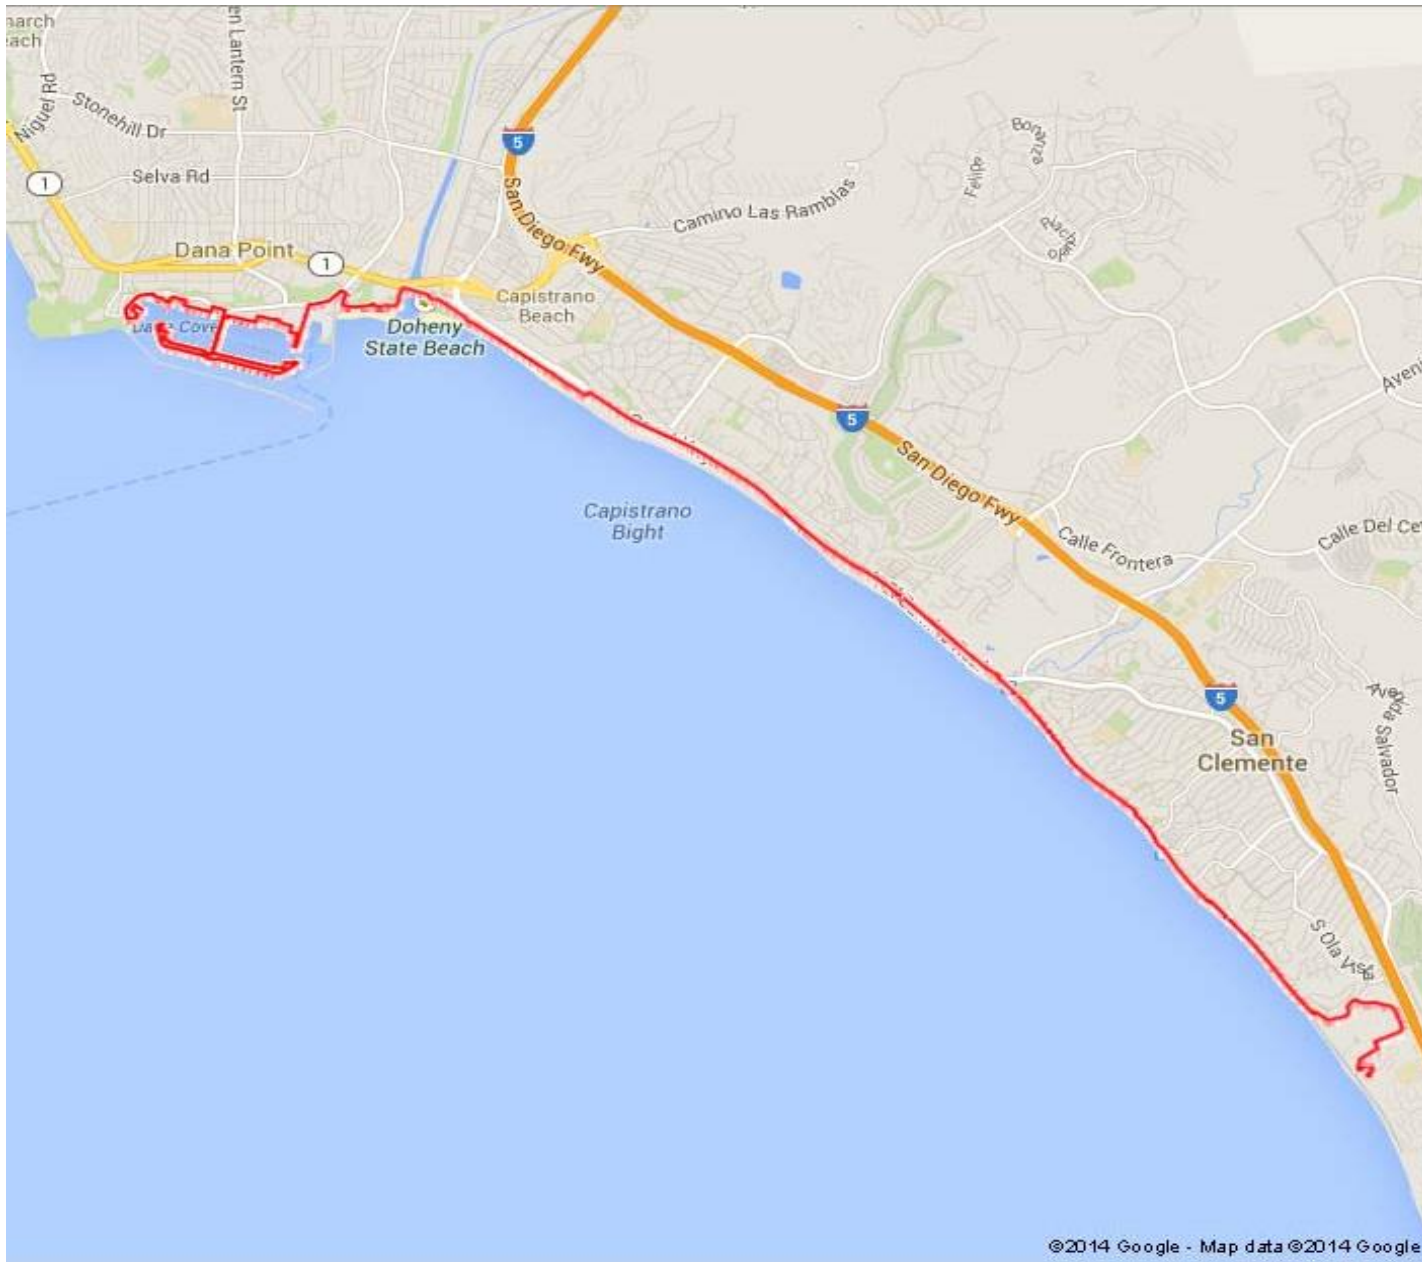

San Clemente

Great ride along the beach and railroad tracks between Dana Point Marina and San Clemente. Passes thru Doheny & San Clemente State Beaches.

Photos

Detail Map

Ride-A-Long

San Clemente

Doheny

BEACH CREWS

San Clemente