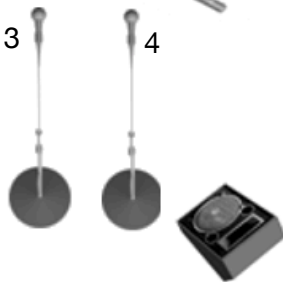

*

3

4

*

Channel List

- 1, Lead Vocal - Neumann KMS 104 (musicians own) Phantom power
- 2, Acoustic guitar - Martin D18/fishman pick up - AER C60 - XLR out
- 3, Flute - SM58 or similar needed
- 4, Backing vocal SM58 or similar needed
- 5, Harp with pick up. - AER C60 - XLR out
- 6, Backing vocal SM58 or similar needed
- 7, Bodhran with clip on mic, (musicians own) Phantom power & DI needed
- 8, Foot stomp - phantom power & DI needed
- 9, Backing vocal SM58 or similar needed
- 10 Toms/cymbals/snare - overhead mics needed