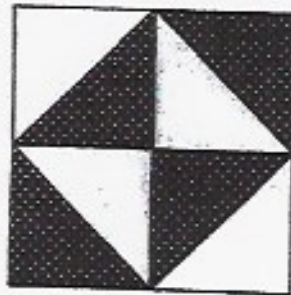

Double Square

2-Unit Grid

Color Illustration: page 14

Fabric: Polka Dots

A Light Polka Dot: 6 and 7/8 inches

B Dark Polka Dot: 6 and 7/8 inches

Finished Block Size: 12 inches

FAT QUARTER: orange and black