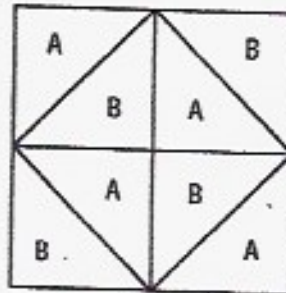

Double Square

2-Unit Grid

Color Illustration: page 14

Fabric: Polka Dots

A Light Polka Dot: 6 and 7/8 inches

B Dark Polka Dot: 6 and 7/8 inches

Finished Block Size: 12 inches

FAT QUARTER: orange and black