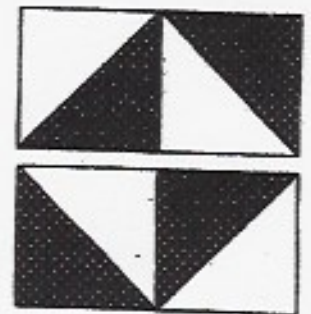

Double Square

2-Unit Grid

Color Illustration: page 14

Fabric: Polka Dots

A Light Polka Dot: 6 and 7/8 inches

B Dark Polka Dot: 6 and 7/8 inches

Finished Block Size: 12 inches

FAT QUARTER: orange and black