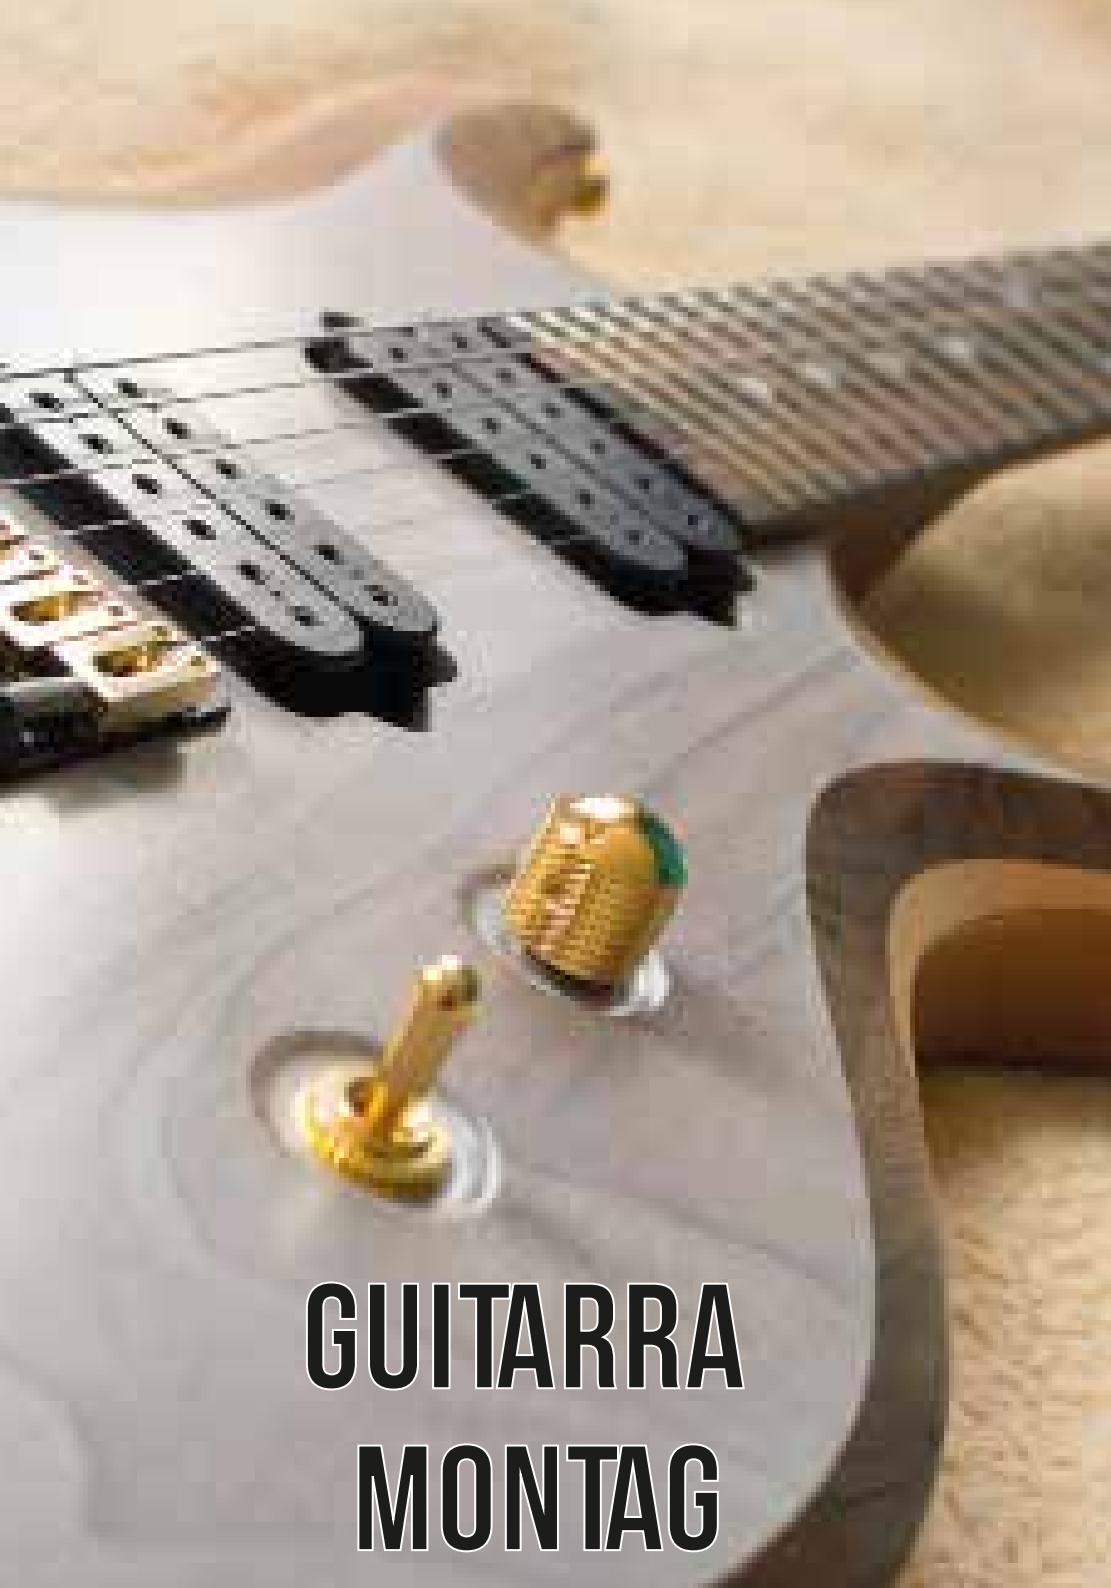

GLOSS BLACK

USD: \$ 379

Guitarra: FENDER
Modelo: SQUIER
Amplicador: SQUIER 10w RSM

¡SOLD!

PLAY.FENDER.COM
FREE ONLINE LESSONS*

Squier
by Fender

EVERYTHING YOU NEED
TO START TODAY!

Includes:
SQUIER STRATOCASTER®
WORLD'S MOST POPULAR ELECTRIC GUITAR
SQUIER FRONTMAN 10G
AUX-IN AND HEADPHONE OUT FOR SILENT JAMMING
ACCESSORIES
FENDER 10' CABLE, STRAP AND PICKS
FREE ONLINE LESSONS*
*30-DAY FREE TRIAL | VISIT PLAY.FENDER.COM