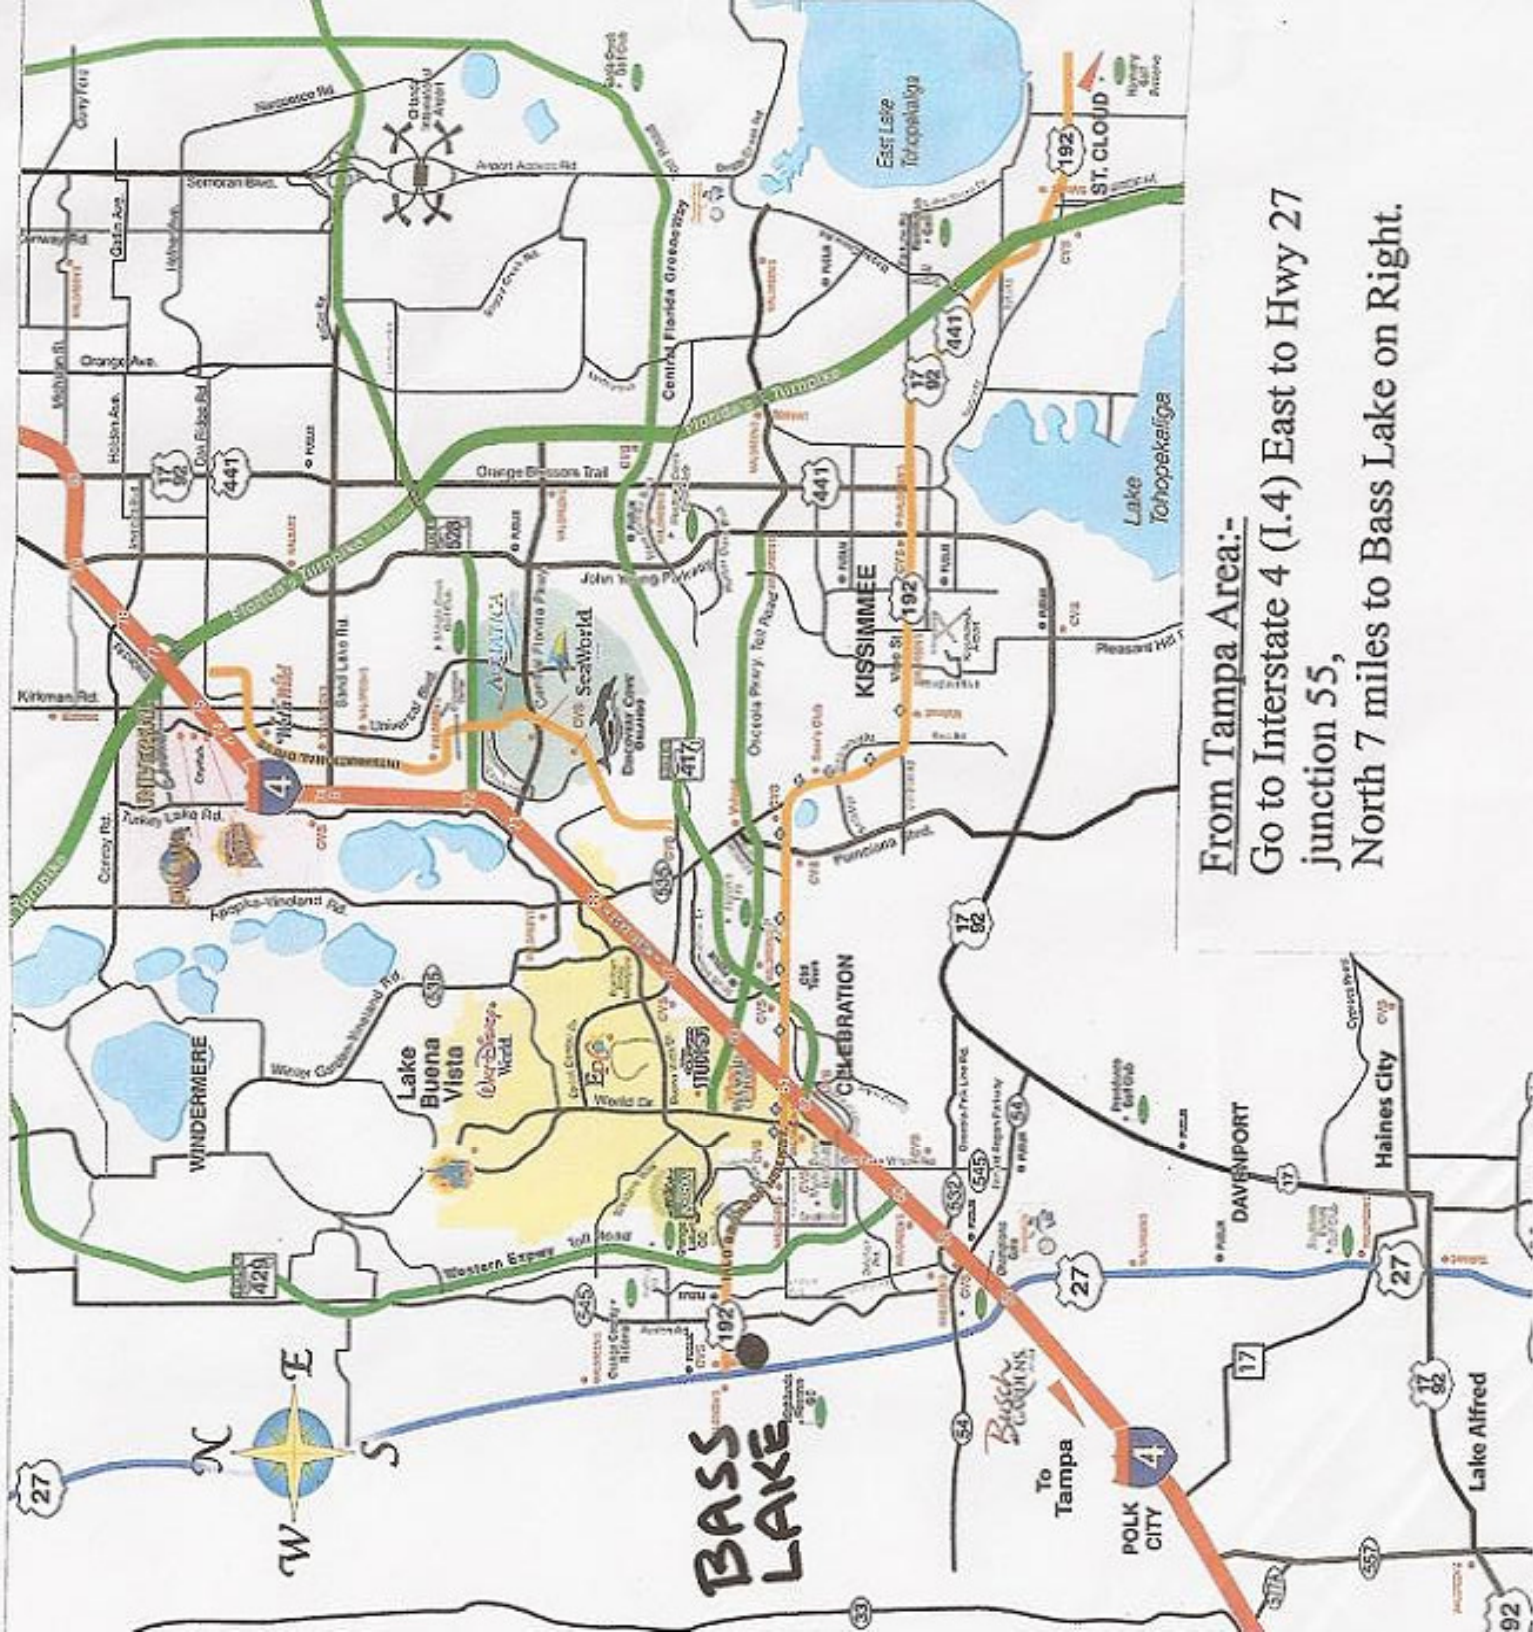

## Direction to Bass Lake

From Sanford Airport:- West along Lake Mary Blvd to Interstate 4 (I.4) west to junction 64 (Hwy 192) west to Hwy 27, south 1 mile, Bass lake on the left.

From Orlando Airport:- West on Hwy 528 to Interstate 4 (I.4) junction 72, west to junction 64 (Hwy 192) west to Hwy 27, south 1 mile, Bass Lake on the left.

This is a Gated Community, please DO NOT tailgate.

### From Tampa Area:-

Go to Interstate 4 (I.4) East to Hwy 27 junction 55, North 7 miles to Bass Lake on Right.