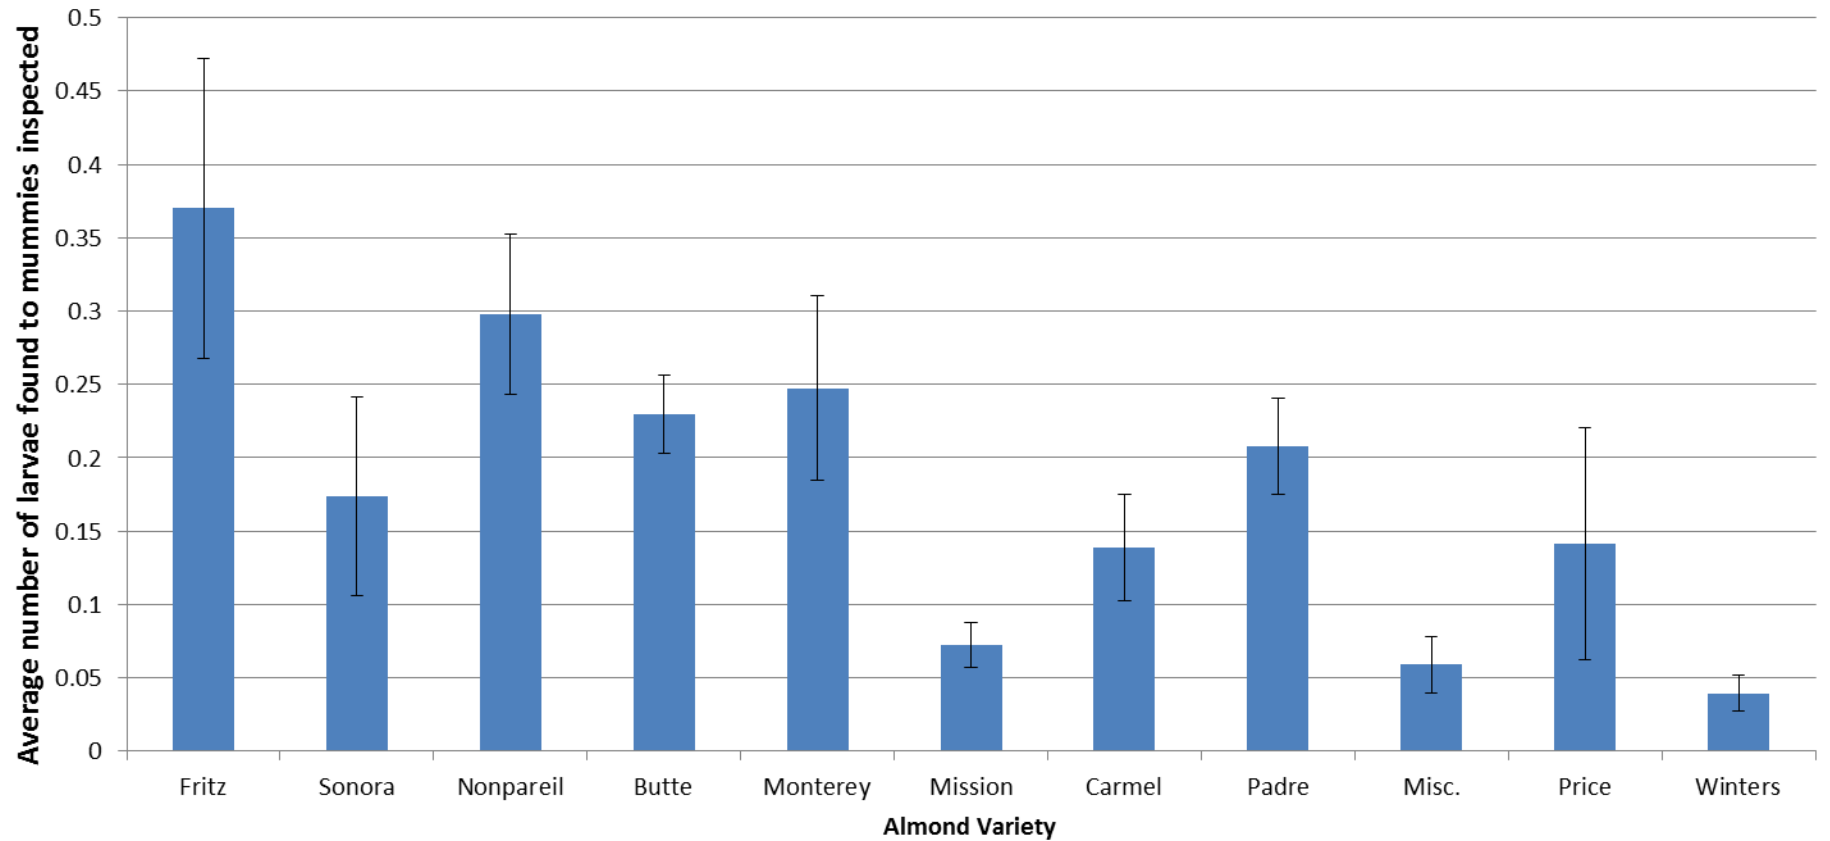

2006-2015 Navel orangeworm infested mummies (December samples)

2006-2015 yearly average mummy infest ratio from Navel Orangeworm

Yearly Navel orangeworm infest all varieties combined