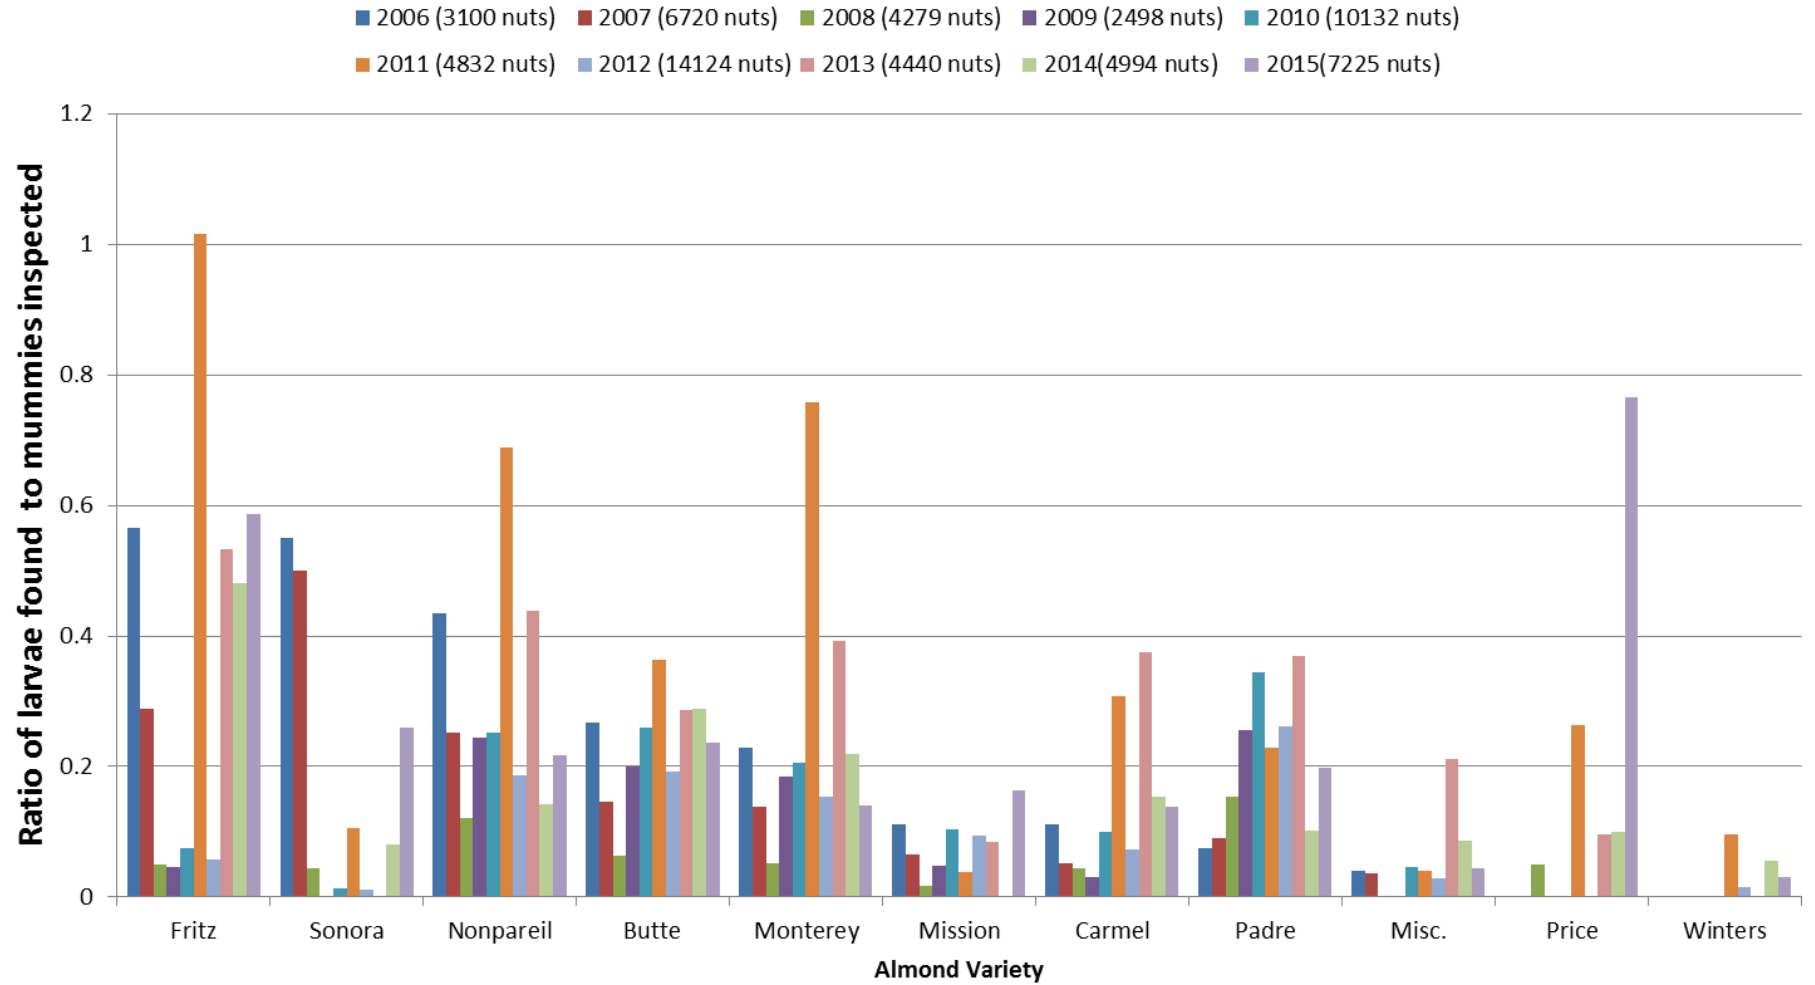

2006-2015 Navel orangeworm infested mummies (December samples)

2006-2015 yearly average mummy infest ratio from Navel Orangeworm

Yearly Navel orangeworm infest all varieties combined