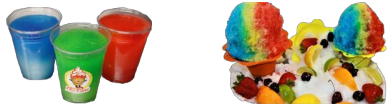

Orange Sherbet (our recipe since 1972!)

Famous Orange & Vanilla Swirl (like the Old Creamsicle!)

Strawberry or Strawberry & Vanilla Swirl

Peanut Butter (Coneman's favorite!)

Blueberry Yogurt, Sugar Free Vanilla or Blueberry Vanilla Swirl

Key Lime, Blue Raspberry, Swirl Italian Ice (Dairy Free!)

Pineapple Sherbet (Summer)

Famous Pumpkin (September-End of Season)

View the "Alternating Special Flavors" at TheCone.com!

Diptops

Chocolate, Nutty Chocolate, Blue Raspberry, Cherry, Cotton Candy, Butterscotch, Toasted Coconut, Cake Batter, & Peanut Butter!

Sprinkles

Rainbow, Chocolate, Crunch Cote

Shave Ice, Slushes, & Freezes

Naturally Flavored and Made in The Cone Daily!

Slush Flavors:

Cherry, Blue Raspberry, Lemon Lime, Grape, Orange, & Pina Colada

Freeze Flavors:

Cone Wizzards

Ice Cream Mixed with Toppings

Banana Cream Pie, Grasshopper Mint Oreo, Tiramisu, Oreo Explosion, Reese's Explosion, Butterfinger, Snickers, Reese's Cup or Pieces, Heath, Kit Kat, Nerds, Gummi Bears, Sour Patch, Nestle Crunch, Chocolate Chunk, Golden Oreo, M&M, Strawberry Cheesecake, Cake Batter, Chocolate Chip Cookie Dough, Cheesecake, Oreo, Rice Krispie Treat, Cherry Cordial, Brownie Batter, S'mores, Malted Milk Ball, Fried Ice Cream, Nutter Butter, Mint Chocolate Chunk, & Banana Split Pumpkin Pie & Pumpkin Cheesecake in FALL