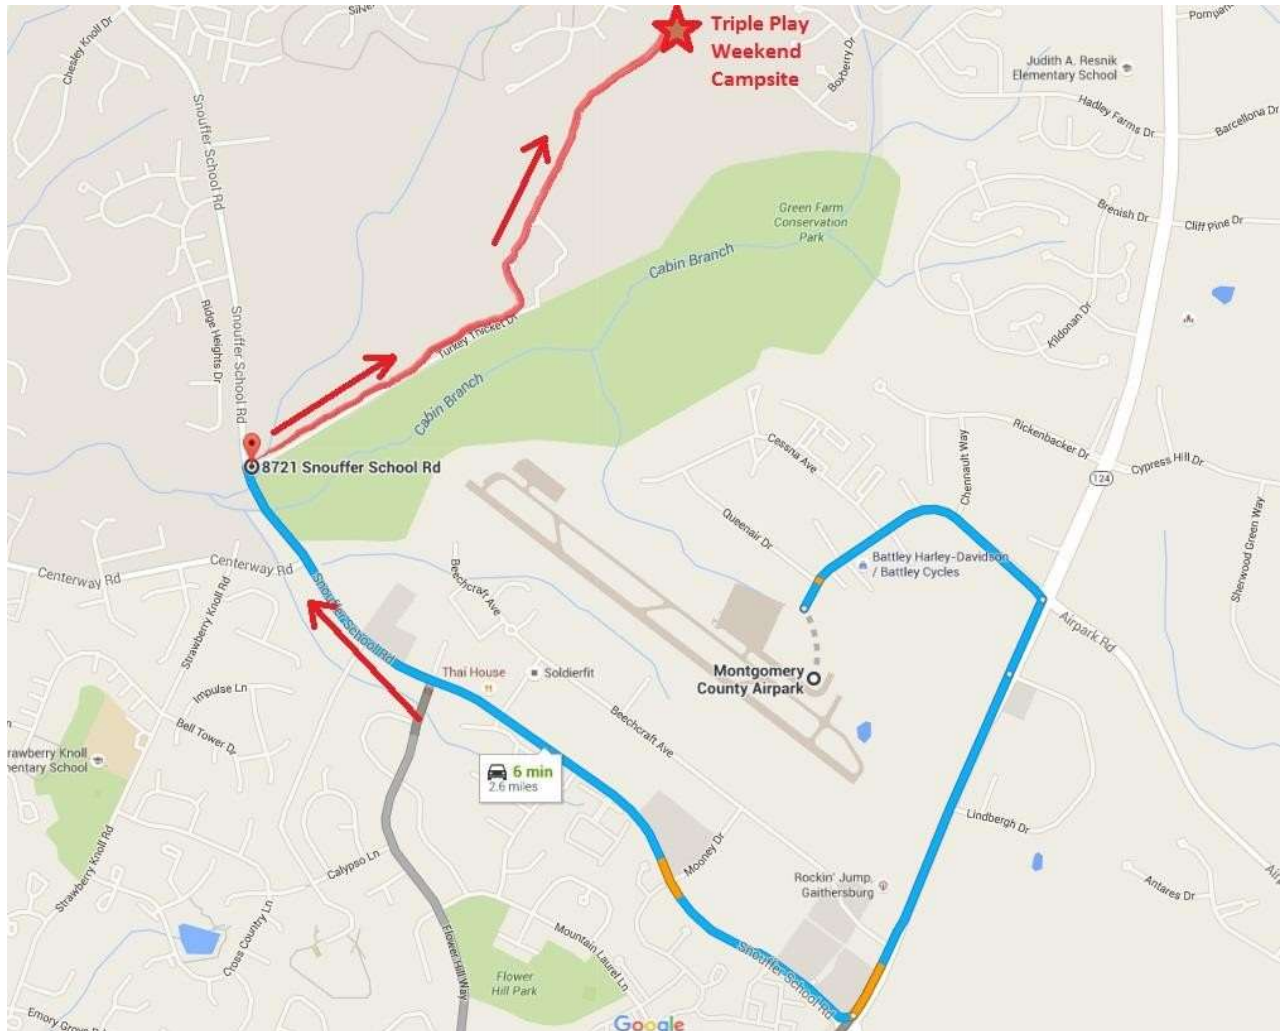

# B-CC Composite Squadron Triple Play Weekend Map

Address: Lois Green-Sligo Chapter, Izaak Walton League of America  
**8721 Snouffer School Road, Gaithersburg, MD 20879**

When entered into GPS or other navigational aid, the above address will take you to the corner of Snouffer School Road and Turkey Thicket Drive. **\*\*Note that this corner is NOT your destination.\*\*** You will need to turn onto Turkey Thicket Drive and continue up the road highlighted in red on attached map. This road will dead end at our campsite. Signs will be posted.