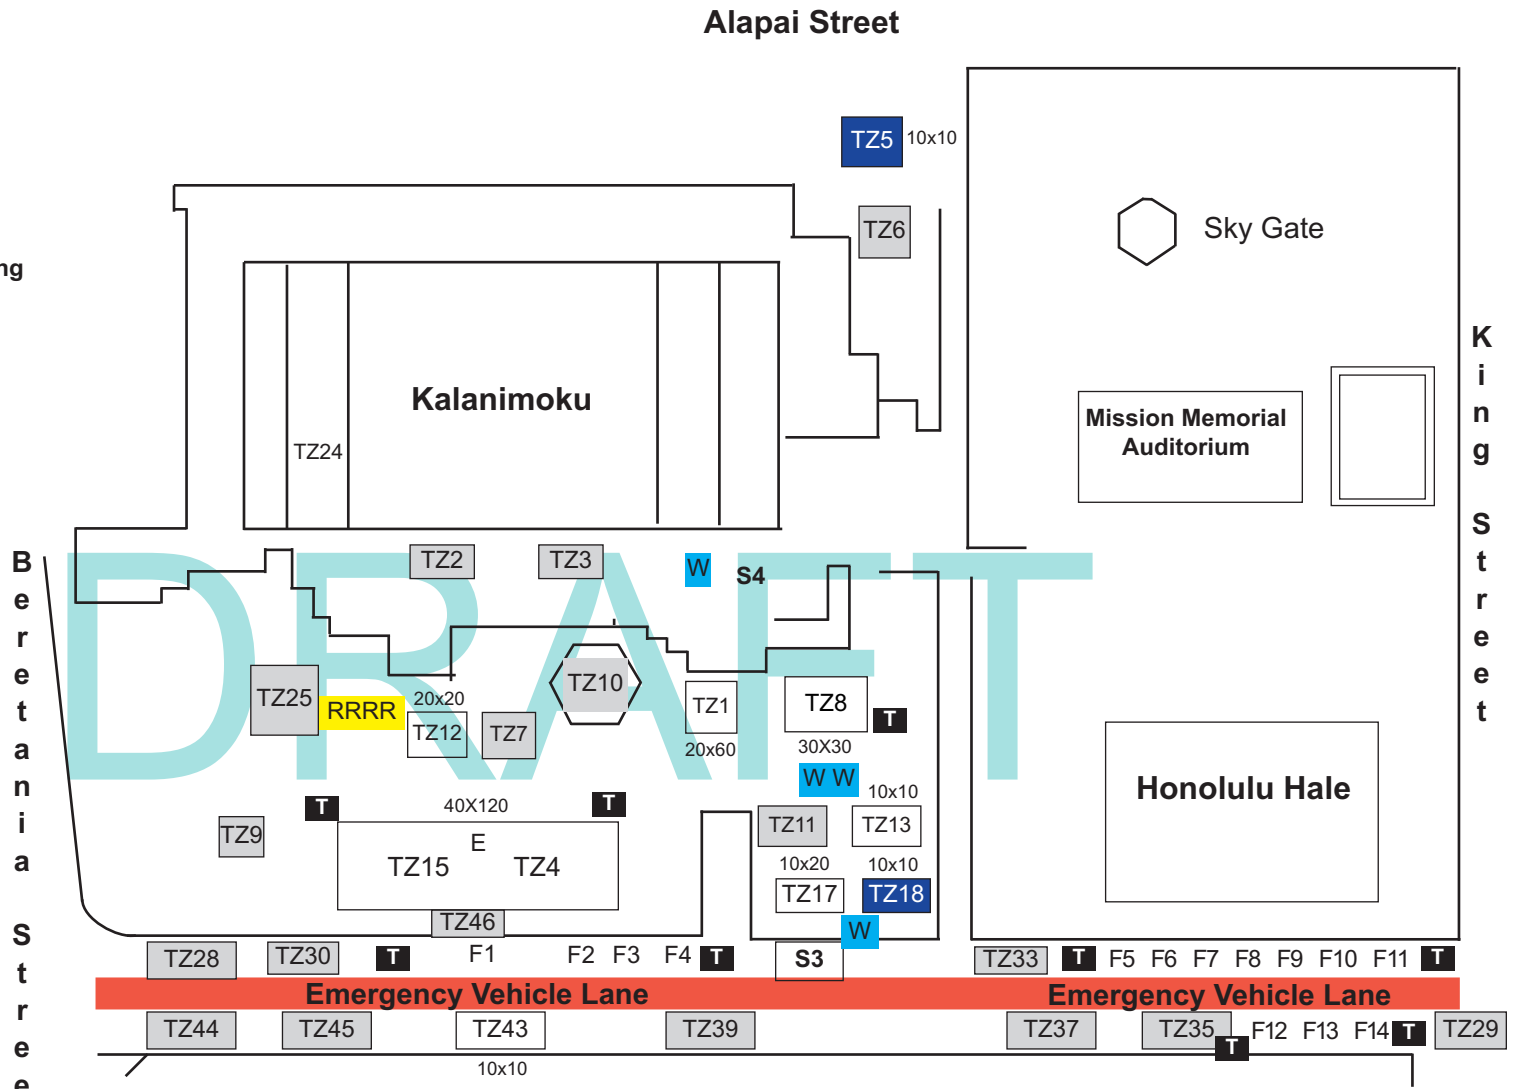

# 2017 Children and Youth Day State Capitol

- 1 Monsanto Vegetables and Insects
- 2 Green Zone: Recycling Drop-Off
- 3 Green Zone
- 4 Event Check-In
- 5A Volunteer Hospitality Drinks
- 5B Hospitality Supply Tent
- 6 Volunteer Hospitality Food
- 8 Farm to School Zone
- 9 Key Club
- 10 Keola O Ke Kai Canoe Club
- 12 Cultural Activities
- 13 Fun Fitness Obstacle Course
- 14 Scouting Zone
- 15 Children's Interactive Activities
- 16 Kaiser Permanente
- 17 First Aid Station
- 18 Information
- 20 Healthy Hawaii Youth
- 21 Children's Interactive Activities
- 22 i9 Sports
- 23 Meadow Gold Dairies/AYSO Soccer
- 24 United States Tennis Association (USTA) Hawaii
- 25 McDonald House Charities of HI
- 26 McDonalds Happy Meal Tent
- 26A McDonalds Supply Tent
- 27 McDonalds Access Area
- 28 Bulls Soccer Stadium
- 29 Information
- 30 Summit Media
- 30A Summit Media Vehicle
- 30B McDonalds Belfor Truck
- 31 Children's Interactive Activities
- 33 Mālama: Perinatal, Neonatal, Toddlers (0-2 yrs) & Early Learning (3-5 yrs)
- 34 UH Institute of Astronomy
- 35 Entertainers Area
- 36 Olelo Community Media
- 37 Goodie Bags
- 38 Goodie Bags
- 39 Keiki Car Seat Check-Up
- 40 Kama'aina Kids
- 41 Ohana Hewahewa

**EVENTS IN CAPITOL**  
Respite/ Breast Feed Area (Room 229)

**STAGES**  
S1 Iolani Palace Ground  
S2 Capitol Rotunda

**B** Bouncer/ Heathers Inflatables  
**P** Picnic Area  
**R** Restrooms  
**W** Water Dispenser  
**E** Fire Extinguisher  
**T** Trash Receptacle

**TOURS**  
T1 The Judiciary  
T2 Iolani Palace  
T5 HI State Art Museum  
**ATM**  
Chamber Level (Across from Snack Shop)  
Likelike Mall

\* Capitol Restrooms located on upper floors and chamber level

- F1 - Lemonade Alley  
2 Tables
- F2 - Pizza Hut
- F3 - Gordon Biersch
- F4 - Woody's Hot Dogs
- F5 - Jamba Juice
- F6 - Simply Ono
- F7 - Mark's Specialties

- F8 - Iron Grill
- F9 - Serg's Mexican Kitchen
- F10 - Grinds 2da Max
- F11 - Slush Puppies
- F12 - Linaka's Catering
- F13 - Da Spot
- F14 - L & L Hawaiian BBQ