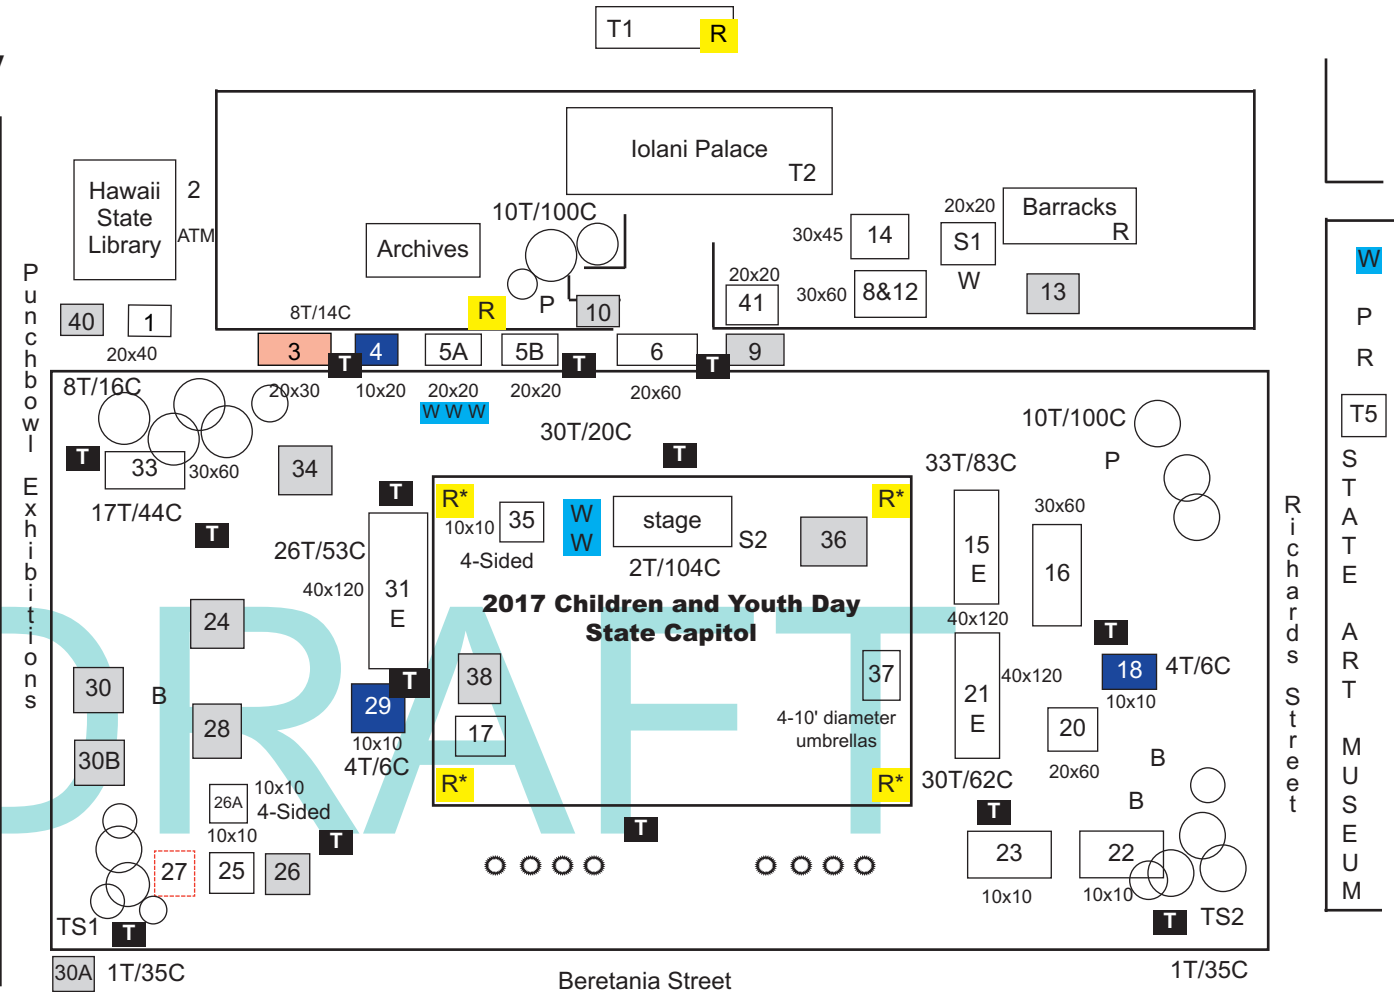

# 2017 Children and Youth Day State Capitol

- 1 Monsanto Vegetables and Insects
- 2 Green Zone: Recycling Drop-Off
- 3 Green Zone
- 4 Event Check-In
- 5A Volunteer Hospitality Drinks
- 5B Hospitality Supply Tent
- 6 Volunteer Hospitality Food
- 8 Farm to School Zone
- 9 Key Club
- 10 Keola O Ke Kai Canoe Club
- 12 Cultural Activities
- 13 Fun Fitness Obstacle Course
- 14 Scouting Zone
- 15 Children's Interactive Activities
- 16 Kaiser Permanente
- 17 First Aid Station
- 18 Information
- 20 Healthy Hawaii Youth
- 21 Children's Interactive Activities
- 22 i9 Sports
- 23 Meadow Gold Dairies/AYSO Soccer
- 24 United States Tennis Association (USTA) Hawaii
- 25 McDonald House Charities of HI
- 26 McDonalds Happy Meal Tent
- 26A McDonalds Supply Tent
- 27 McDonalds Access Area
- 28 Bulls Soccer Stadium
- 29 Information
- 30 Summit Media
- 30A Summit Media Vehicle
- 30B McDonalds Belfor Truck
- 31 Children's Interactive Activities
- 33 Mālama: Perinatal, Neonatal, Toddlers (0-2 yrs) & Early Learning (3-5 yrs)
- 34 UH Institute of Astronomy
- 35 Entertainers Area
- 36 Olelo Community Media
- 37 Goodie Bags
- 38 Goodie Bags
- 39 Keiki Car Seat Check-Up
- 40 Kama'aina Kids
- 41 Ohana Hewahewa

**EVENTS IN CAPITOL**  
Respite/ Breast Feed Area (Room 229)

**STAGES**  
S1 Iolani Palace Ground  
S2 Capitol Rotunda

**B** Bouncer/ Heathers Inflatables  
**P** Picnic Area  
**R** Restrooms  
**W** Water Dispenser  
**E** Fire Extinguisher  
**T** Trash Receptacle

**TOURS**  
T1 The Judiciary  
T2 Iolani Palace  
T5 HI State Art Museum  
**ATM**  
Chamber Level (Across from Snack Shop)  
Likelike Mall

\* Capitol Restrooms located on upper floors and chamber level

- F1 - Lemonade Alley  
2 Tables
- F2 - Pizza Hut
- F3 - Gordon Biersch
- F4 - Woody's Hot Dogs
- F5 - Jamba Juice
- F6 - Simply Ono
- F7 - Mark's Specialties

- F8 - Iron Grill
- F9 - Serg's Mexican Kitchen
- F10 - Grinds 2da Max
- F11 - Slush Puppies
- F12 - Linaka's Catering
- F13 - Da Spot
- F14 - L & L Hawaiian BBQ