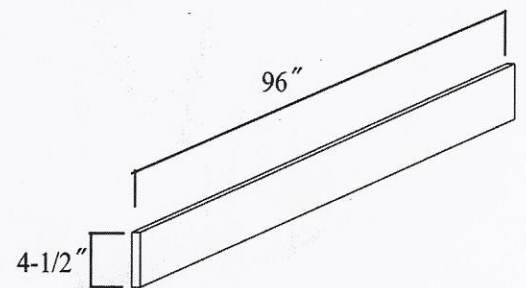

Base Moulding

BM8 (96"w, 4-1/2"h, 3/4"d)