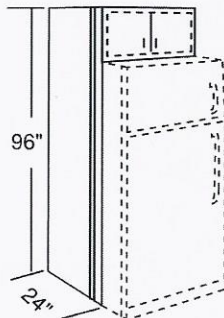

Light Moulding  
CLR8

Corner Moulding  
OCM8

Scriber Moulding  
SM8

Corbel

KC-L ( 5-1/2"w, 8-1/4" h, 4-5/8"d )  
KD-M ( 3"w, 6" h, 3-1/4"d )  
KD-S ( 3"w, 4-7/8" h, 1-7/8"d )

Dentil Moulding

DM8 ( 96"w, 1-1/2" h, 1/4"d )

4 x 8 Panel  
PN48x96x15mm  
PN48x96x5mm

Fridge Panel  
PN24x96

Base Moulding

BM8 ( 96"w, 4-1/2"h, 3/4"d )