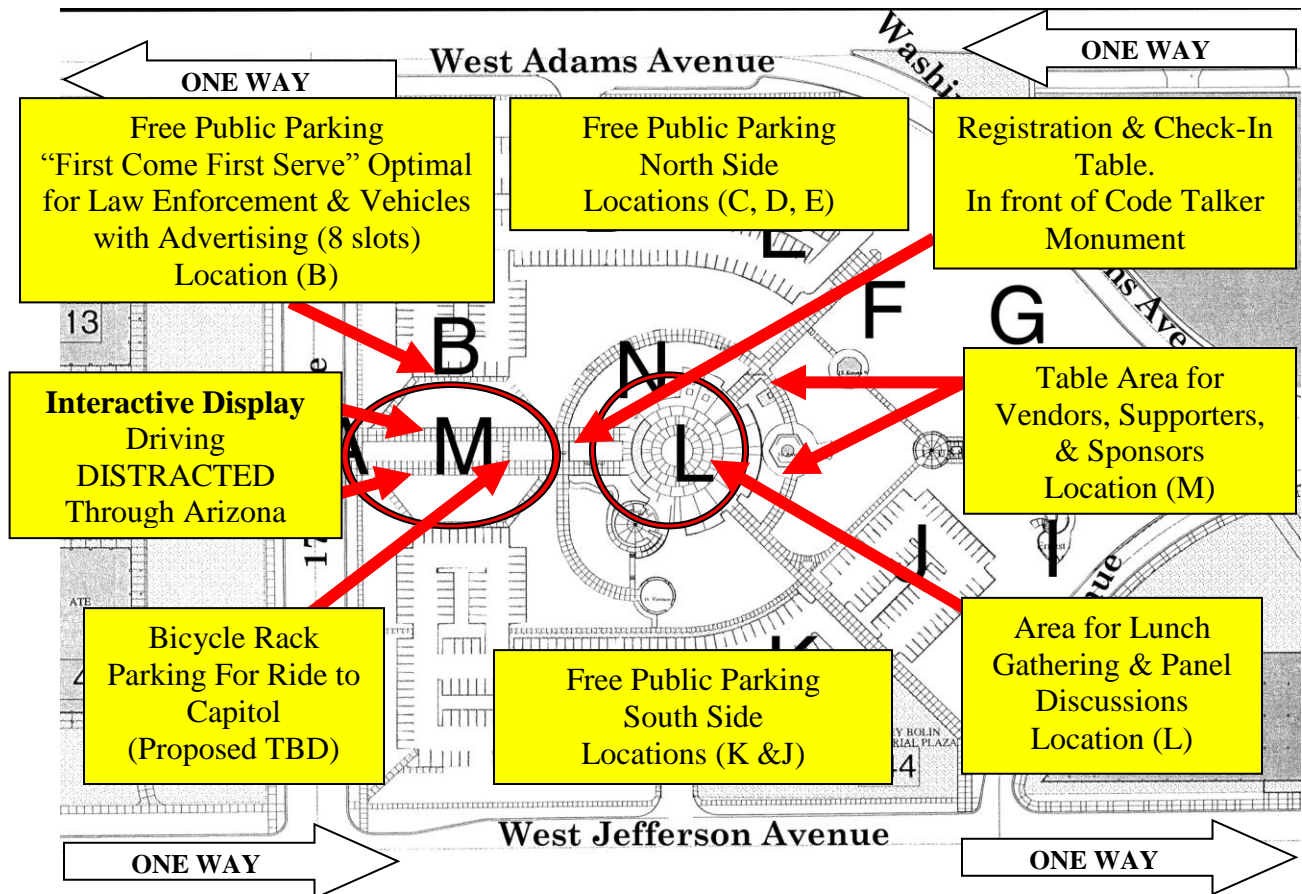

ANNUAL ARIZONA

**DISTRACTED
DRIVING**
S U M M I T

Educate – Enforce - Engage

*Wesley Bolin Memorial Plaza
Wednesday January 24, 2018
9:00AM – 3:00PM*

General Site Map

-N-

ANNUAL ARIZONA

**DISTRACTED
DRIVING**
S U M M I T

Educate – Enforce - Engage

Wesley Bolin Memorial Plaza
Wednesday January 24, 2018
9:00AM – 3:00PM
Specific Event Layout Map
-N-