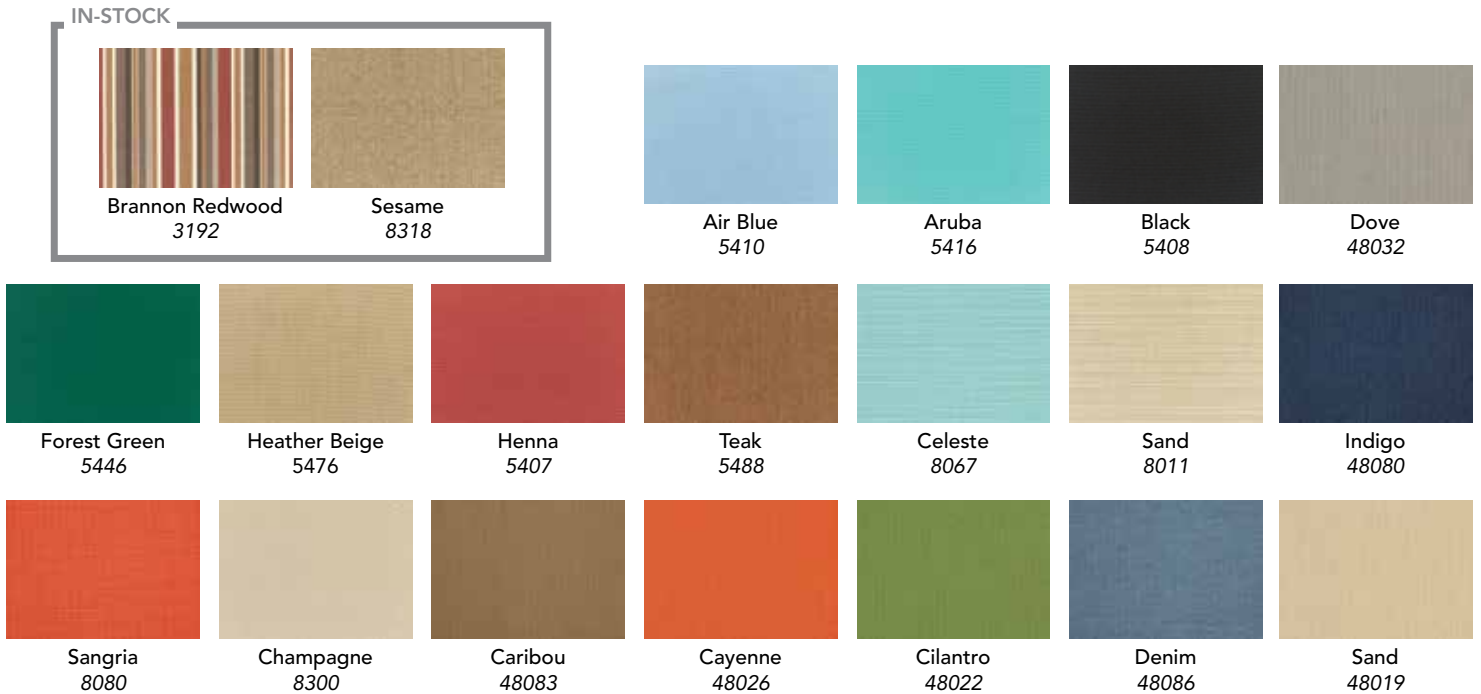

**with pre-drilled umbrella hole*

Cushion Fabric Selection

Outdoor Furniture Cleaners

Cleaner | OFCL
Weight: 32 oz.

Protectant | OFPR
Weight: 32 oz.

All Surface Stain Remover | OFSR
Weight: 32 oz.

Star Brite® Outdoor Collection Furniture Cleaner, Protectant or Stain Remover can all be used on your Perfect Choice Furniture.