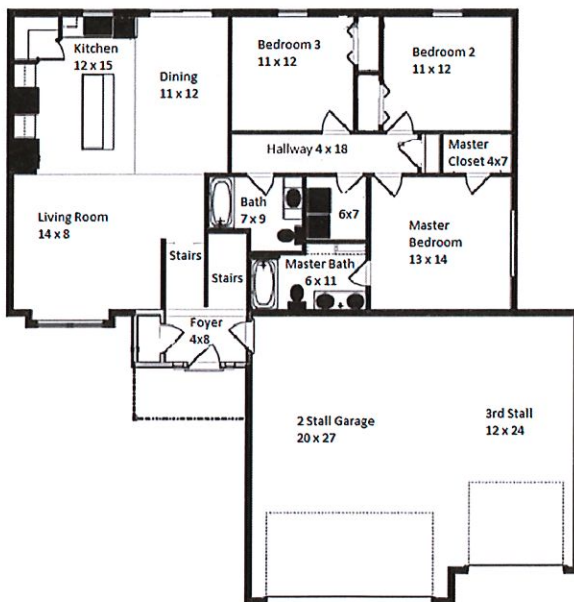

13343 RIVER MEADOW ST WILLISTON ND

MM B4 L8

Your dream home is waiting for you!