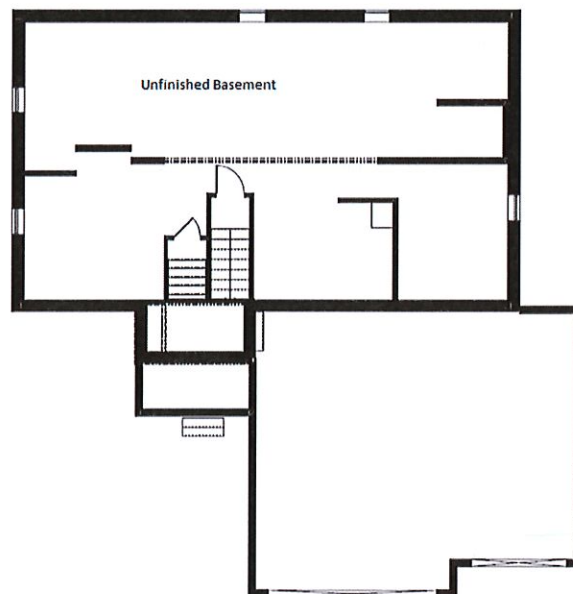

13343 RIVER MEADOW ST WILLISTON ND

MM B4 L8

Your dream home is waiting for you!