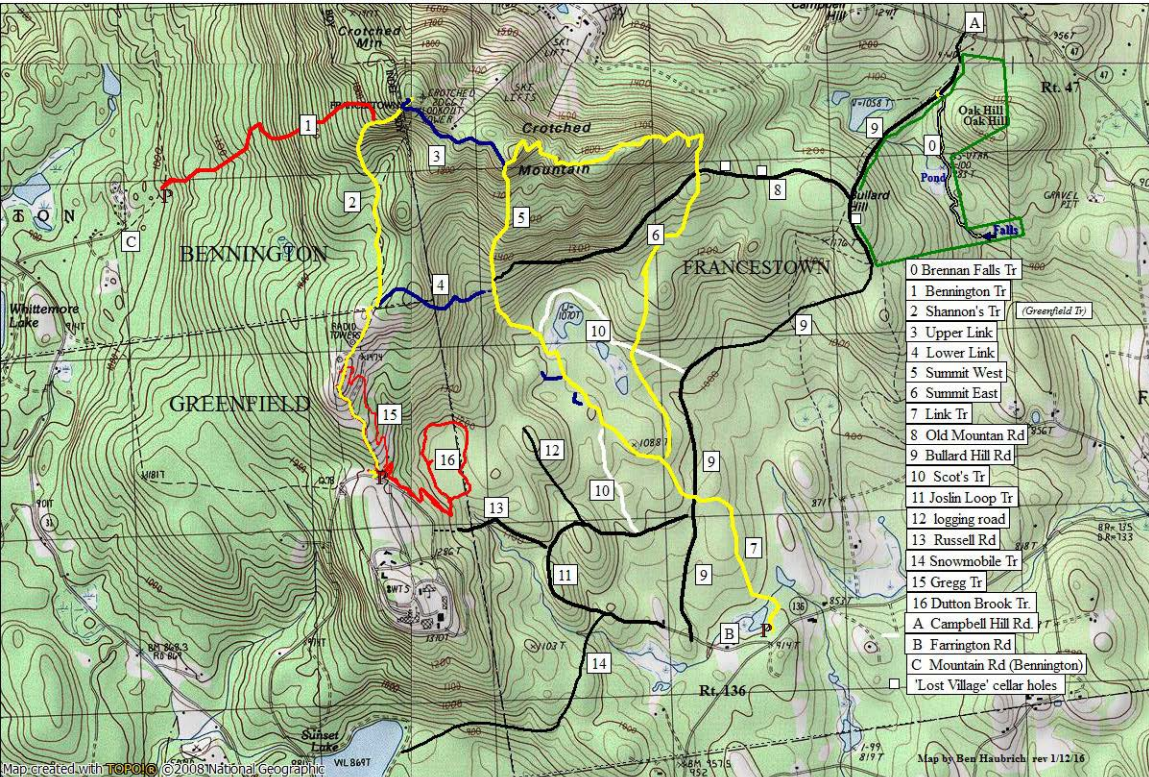

Crotched Mt. South Side Trails + Scott Brennan Falls Preserve

Map created with **Topo!** © 2008 National Geographic

Map by Ben Haubrich rev 1/12/16

MN ↑

14½°

01/12/16