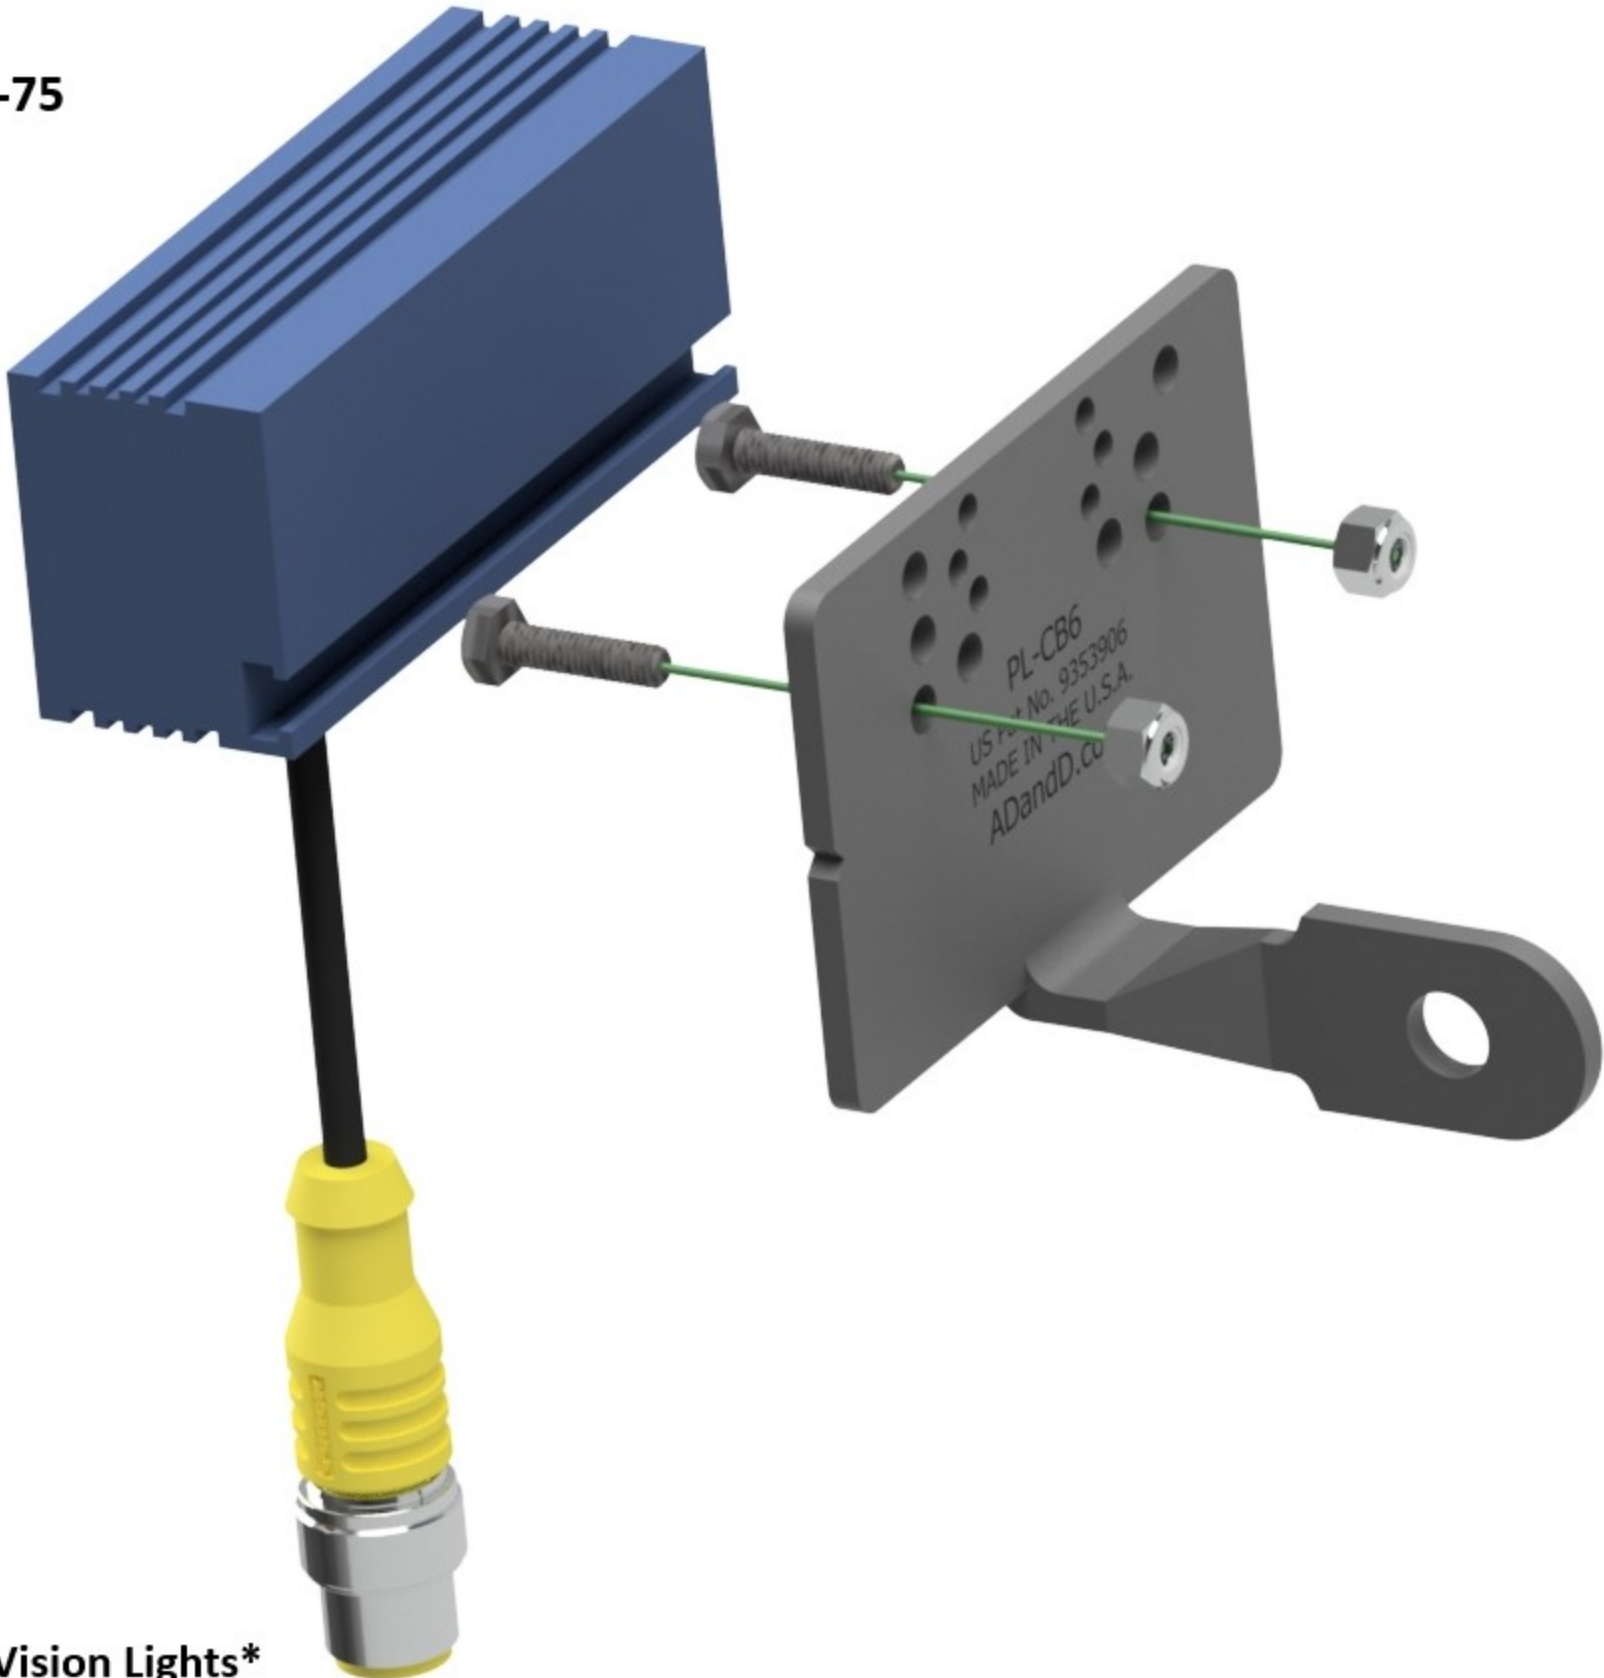

ADandD Pop-Link #CB6
Mounting for Smart Vision Light #LM-75

Included Hardware

Mounting Hardware Provided by Smart Vision Lights