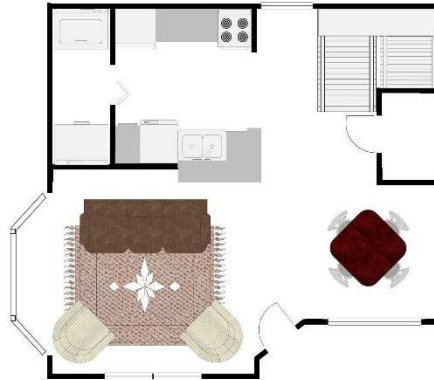

Creekstone Ranch Apartments

2 Bedroom 1 Bath- 833 Sq. Ft
 Rent: \$_____ Dep: \$_____

2 Bedroom 2 Bath Townhome- 1031 Sq. Ft
 Rent: \$_____ Dep: \$_____

3 Bedroom 2 Bath Townhome- 1122 Sq. Ft.
 Rent:\$_____ Dep:\$_____

4 Bedroom 2 Bath - 1248 Sq. Ft.
 Rent:\$_____ Dep:\$_____