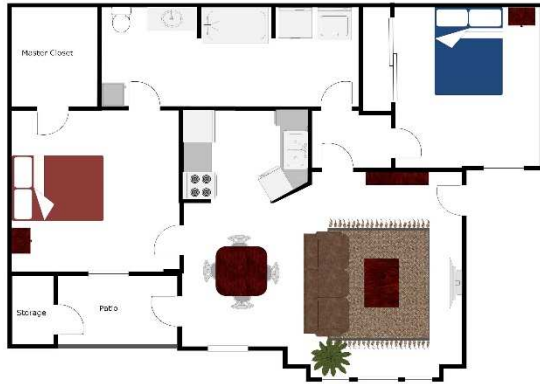

Creekstone Ranch Apartments

2 Bedroom 1 Bath- 833 Sq. Ft
 Rent: \$_____ Dep: \$_____

2 Bedroom 2 Bath Townhome- 1031 Sq. Ft
 Rent: \$_____ Dep: \$_____

3 Bedroom 2 Bath Townhome- 1122 Sq. Ft.
 Rent:\$_____ Dep:\$_____

4 Bedroom 2 Bath - 1248 Sq. Ft.
 Rent:\$_____ Dep:\$_____