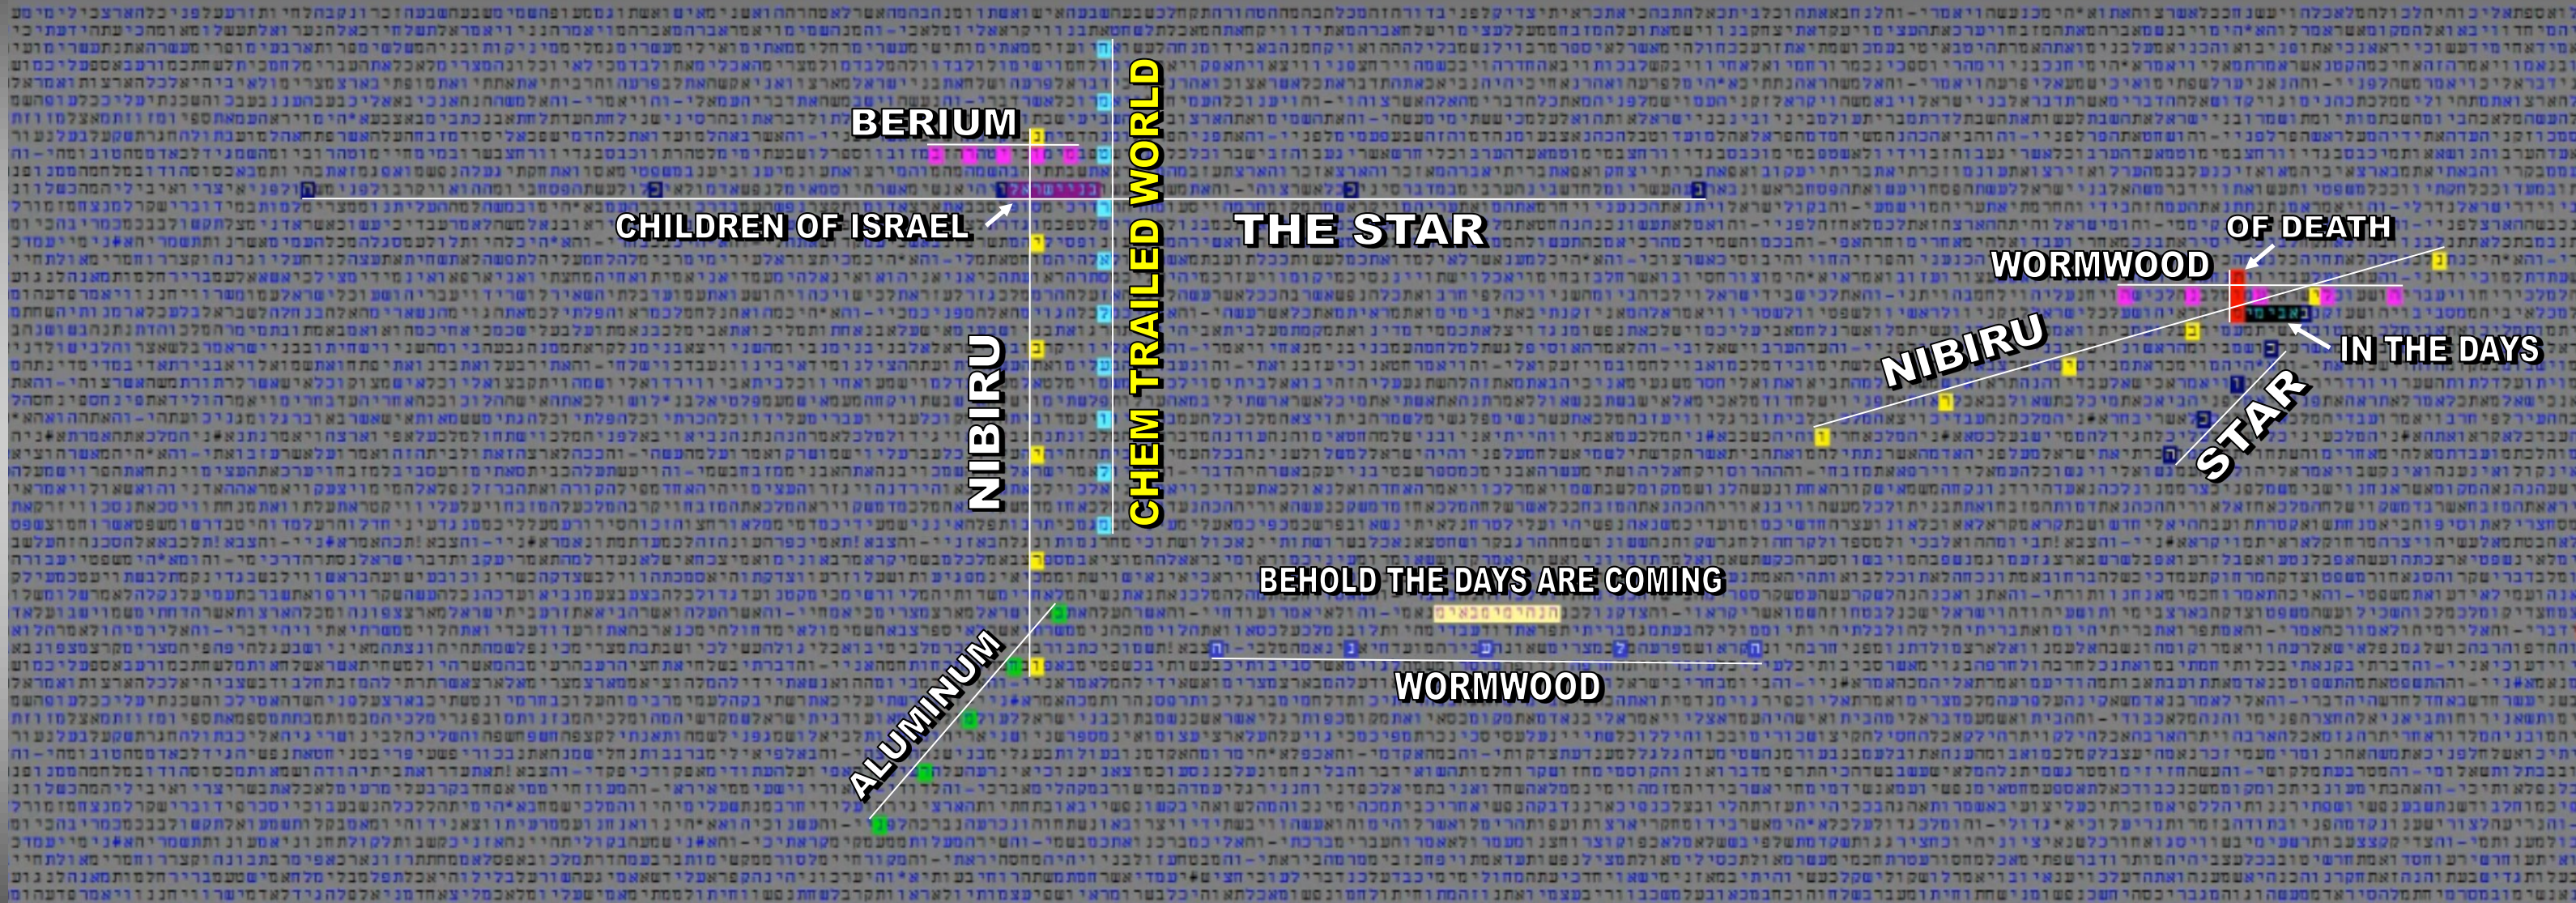

CHEM TRAILED WORLD

Bible Code Matrix of End Time Prophecy

© MATTHEW WRIGHT MINISTRIES
Graphic layout by Luis B. Vega

RESOURCES
[youtube.com/user/TheMatt71269](https://www.youtube.com/user/TheMatt71269)
biblecodenow1@gmail.com
biblecodenow.com
[facebook.com/groups/codesearcher](https://www.facebook.com/groups/codesearcher)

SCRIPTURE SOURCE(S)
 Old & New Testament
 TorahSoft

FOR AN EXPLANATION - STUDY OF THE CHART CODE MATRIX, VISIT THE YOUTUBE CHANNEL VIDEO SERIES.
WIDTH: 19602 CENTER: 47210