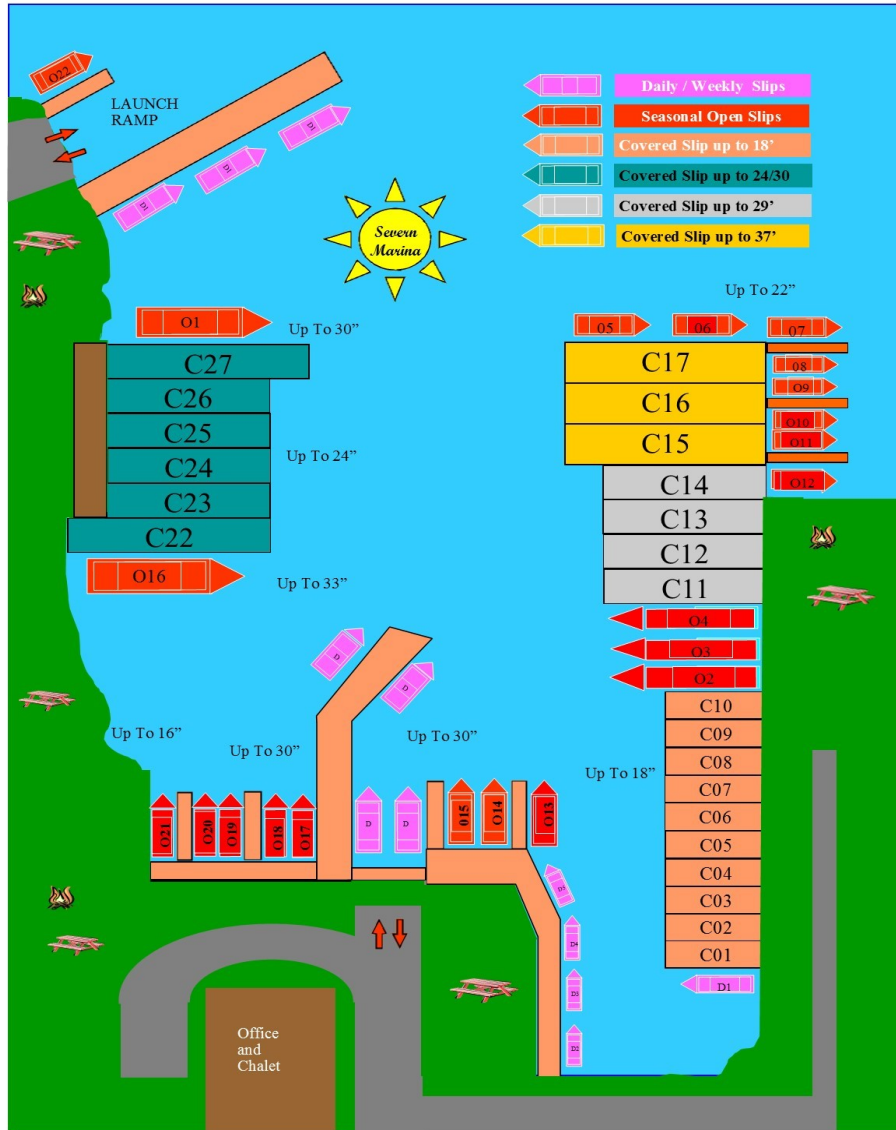

Launch In/ Out Parking \$20. Parking ( Visitor) \$5 per day  
 Lift/ Launch on Hydraulic Trailer \$12 per Ft Blocking \$6 Ft  
 Trailer Parking \$175 Season outdoor \$300 Indoor  
 Transient slips \$1.25 ft per day Covered \$1.75 per day (20 ft min)

<u>Covered Slips</u>	
C1	\$1000.00
C2	\$1000.00
C3	\$1000.00
C4	\$1000.00
C5	\$1000.00
C6	\$1000.00
C7	\$1000.00
C8	\$1000.00
C9	\$1000.00
C10	\$1000.00
C11	\$1,500.00
C12	\$1,500.00
C13	\$1,500.00
C14	\$1,500.00
C15	\$1,800.00
C16	\$1,800.00
C17	\$1,800.00
C22	\$1,800.00
C23	\$1,500.00
C24	\$1,500.00
C25	\$1,500.00
C26	\$1,500.00
C27	\$1,800.00

<u>Open Slips</u>	
O1	\$1,500.00
O2	\$1,200.00
O3	\$1,200.00
O4	\$1,200.00
O5	\$1,350.00
O6	\$1,350.00
O7	\$1,350.00
O8	\$1,350.00
O9	\$1,350.00
O10	\$1,350.00
O11	\$1,350.00
O12	\$1,350.00
O13	\$1,350.00
O14	\$1,350.00
O15	\$1,350.00
O16	\$1,350.00
O17	\$1,350.00
O18	\$1,350.00
O19	\$1,350.00
O20	\$1,350.00
O21	\$1,350.00
O22	\$900.00
D1-D12	Call for Price

**“PLS” PARK LAUNCH STORE**  
 Unlimited launch / parking for 1 car 1 trailer / Boat  
**\$399** for the Summer season