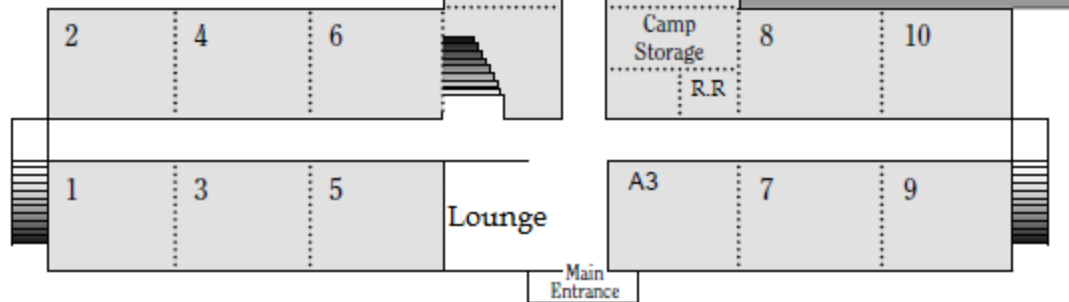

Cedar Lake Camp

Herriman Lodge Floor Plan

Bath Facilities

All rooms have a full bath except A3 & A6.
A3 has access to a half bath.
A6 has a half bath.
Both rooms use showers at the end of the hall.

First Floor