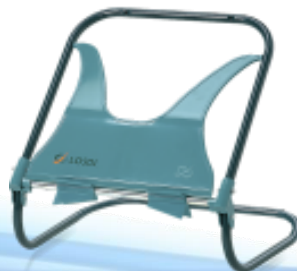

CCDS 0081
Industrial A-Tork Roll Dispenser
Wall Mounted

Compatible with CCPR 0005

CCDS 0083
Industrial A-Tork Roll Dispenser
Floor Mounted

Compatible with CCPR 0005