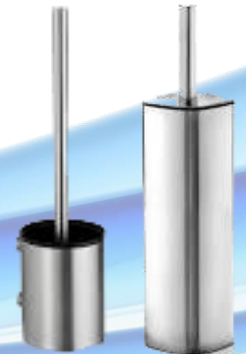

CCTL 0010
Toilet Brush With Long Base - Stainless Steel

Available Color Codes: