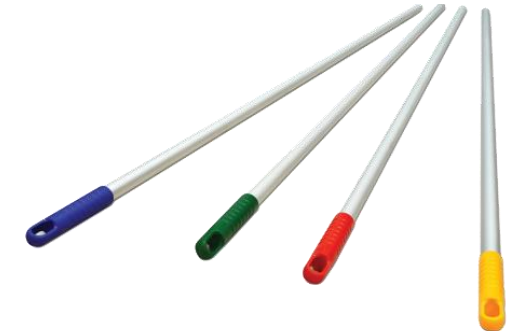

CCMP 0011
Aluminium Handle - 155cm