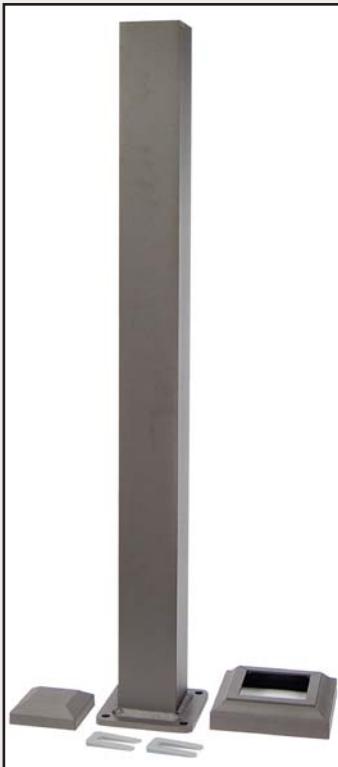

Available in:

Absolute Black

Cocoa Bronze

Dream White

4" Aluminum Post w/ Cap and Skirt

Sold in any quantity.

4" Welded flange post includes post cap, 2 piece skirt and shims.

Residential

4" x 40"

Item # PR4040POSTABT - Absolute Black

Item # PR4040POSTCBT - Cocoa Bronze

Item # PR4040POSTDWT - Dream White

4" x 44"

Item # PR4044POSTABT - Absolute Black

Item # PR4044POSTCBT - Cocoa Bronze

Item # PR4044POSTDWT - Dream White

4" x 54"

Item # PR4054POSTABT - Absolute Black

Item # PR4054POSTCBT - Cocoa Bronze

Item # PR4054POSTDWT - Dream White