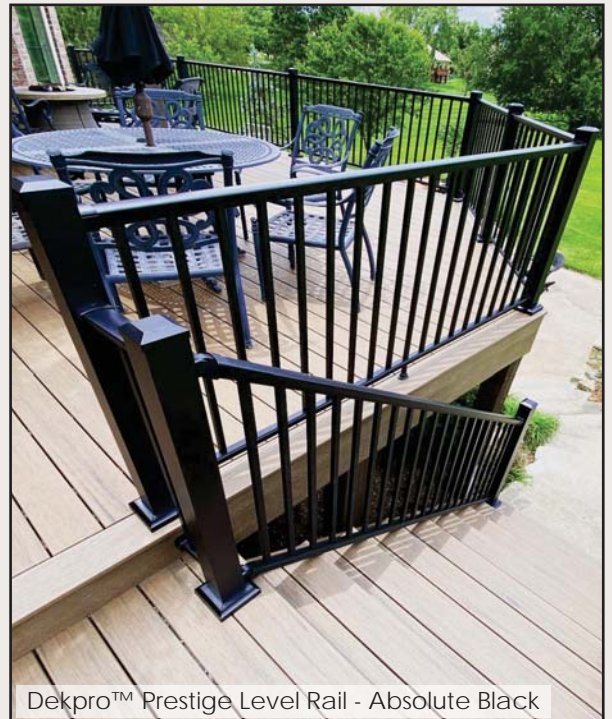

Level Aluminum Rails

- Durable Aluminum Components
- Textured Powder Coat Finish
- Available in 4 Colors
- Sleek, Stylish Design
- Fast and Easy Installation