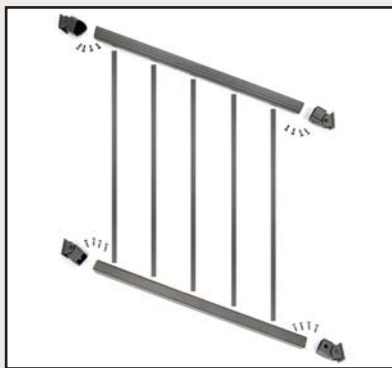

- Absolute Black
- Cocoa Bronze
- Dream White
- Maple Cream

Drink Rail Bracket

Sold in any quantity.

Drink rail bracket contours to the exact curves of the rail for a tight fit to secure cap rails. Bracket allows for a variety of cap rails to be added to the Prestige rail system. Brackets are recommended every 2' along the rail. Includes screws.

Quick Jig rail guide allows the installer to easily locate and fasten rail connectors to the post for level railing with out having to measure or center brackets manually. Quick jig can also be used to plumb posts using the attached 2 way level.

- Item # PRJIG3C - Quick Jig for 3" & 4" Post
(Includes pre-drilled holes for cable railing spacing)

- Item # PRJIG4 - Quick Jig for 4" Post Sleeve

Stair Railing

Dekpro™ Prestige Stair Rail - Cocoa Bronze

Adjustable Stair Railing

Stair Kit Includes:

- A. 1 - 1-3/4" x 2-1/4" Architectural top rail pre-slotted to accept balusters
- B. 1 - 1-1/4" x 1-1/4" Bottom rail pre-slotted to accept balusters
- C. Square 3/4" balusters:
15 per 6' kit • 21 per 8' kit
- D. 2 - Top rail brackets - stair
- E. 2 - Bottom rail brackets - stair
- F. T30 Torx self-drilling screws included