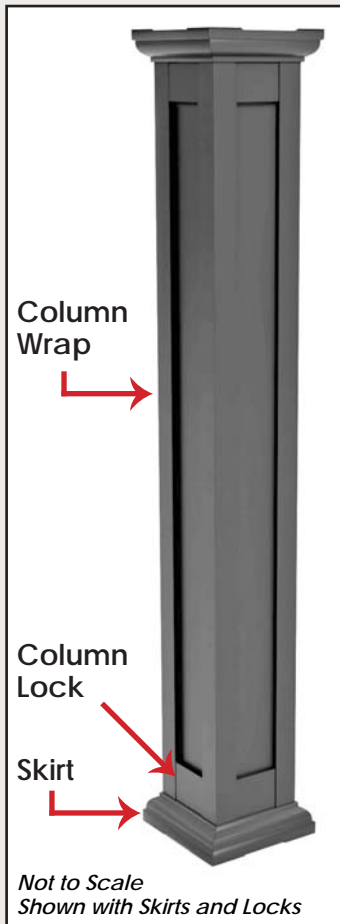

Column Wrap

DekPro™ Column Wrap

Available in:
Absolute Black
Cocoa Bronze
Dream White

120" Aluminum Column Wrap - 4 Piece

Sold in any quantity.

120" - 4 Piece snap together aluminum column wrap. Available to fit around 4x4 and 6x6 wood posts. Does **not** include post skirt or column locks.

6" x 120" - Fits 4x4 Wood Post

Item # PR6120CWRAPABT - Absolute Black
Item # PR6120CWRAPCBT - Cocoa Bronze
Item # PR6120CWRAPDWT - Dream White

8" x 120" - Fits 6x6 Wood Post

Item # PR8120CWRAPABT - Absolute Black
Item # PR8120CWRAPCBT - Cocoa Bronze
Item # PR8120CWRAPDWT - Dream White