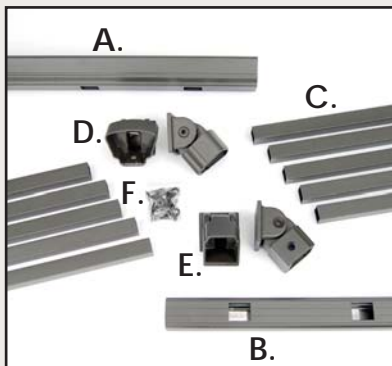

Quick Jig rail guide allows the installer to easily locate and fasten rail connectors to the post for level railing with out having to measure or center brackets manually. Quick jig can also be used to plumb posts using the attached 2 way level.

- Item # PRJIG3C - Quick Jig for 3" & 4" Post
(Includes pre-drilled holes for cable railing spacing)

- Item # PRJIG4 - Quick Jig for 4" Post Sleeve

Stair Railing

Dekpro™ Prestige Stair Rail - Cocoa Bronze

Adjustable Stair Railing

Stair Kit Includes:

- A. 1 - 1-3/4" x 2-1/4" Architectural top rail pre-slotted to accept balusters
- B. 1 - 1-1/4" x 1-1/4" Bottom rail pre-slotted to accept balusters
- C. Square 3/4" balusters:
15 per 6' kit • 21 per 8' kit
- D. 2 - Top rail brackets - stair
- E. 2 - Bottom rail brackets - stair
- F. T30 Torx self-drilling screws included