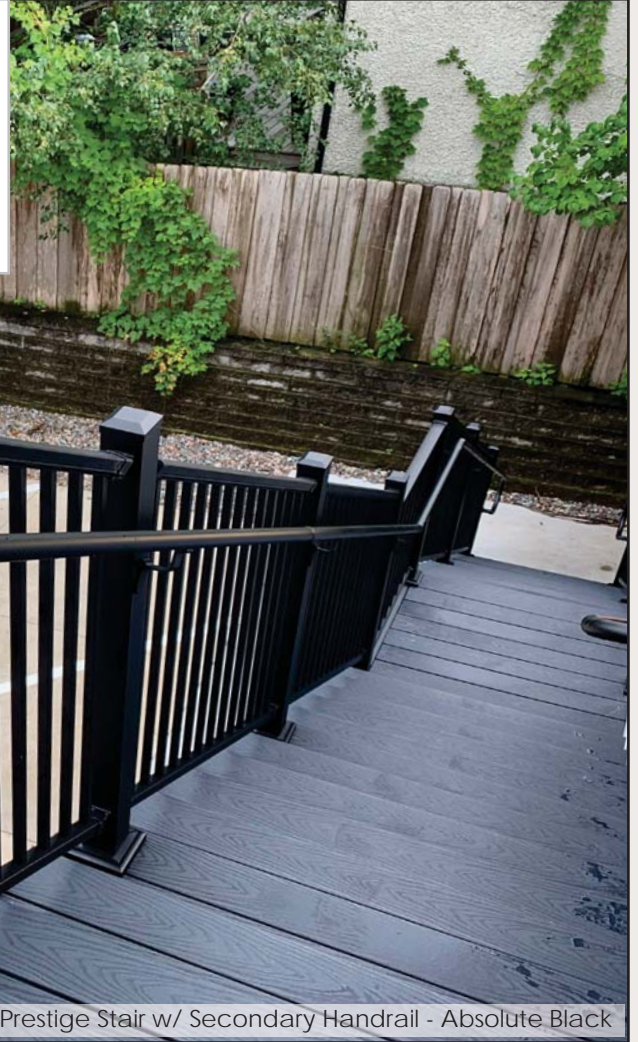

Stair Railing

DekPro™ Prestige aluminum stair railing features a slotted top and bottom rail that allows it to adjust up to 40 degrees. Made from durable aluminum with a finely textured powder coat finish, this rail is virtually maintenance free.