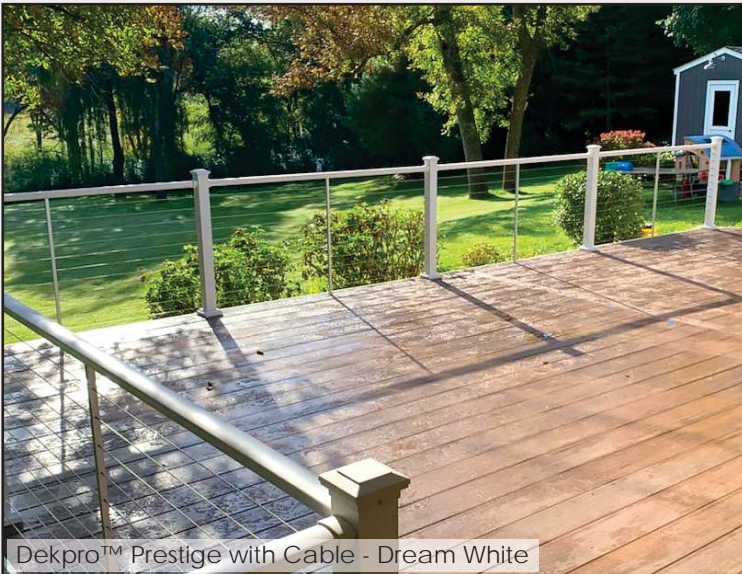

Dekpro™ Secondary Handrail - Absolute Black