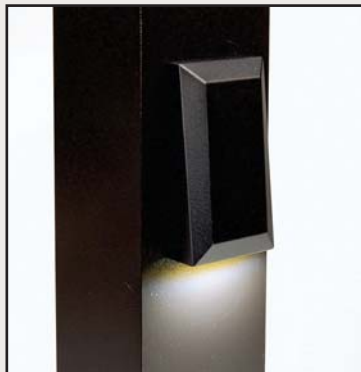

Available in:

- ☒ Absolute Black
- ☐ Cocoa Bronze
- ☐ Dream White
- ☐ Maple Cream

DekPro™ EFFEX Vertical Post Light

Sold in any quantity.

LED Vertical Post Light fits posts 2" or wider and is great for illuminating decks or walkways. Features 2 ea. - 3' Quick Connect leads for easy wiring. Draws **1 watt** per fixture. Measures 3-1/2"H x 1-3/4"W x 7/8"T. Casts light approx. 3-6 feet. Light color - 3000 - 3500K.

Item # DPPLABT - Absolute Black

Item # DPPLCBT - Cocoa Bronze

Item # DPPLDWT - Dream White

Item # DPPLMCT - Maple Cream

DekPro Quick Connect System