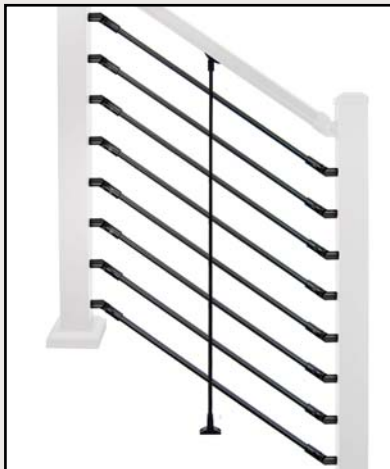

Horizontal Baluster Kits for DekPro™ Prestige