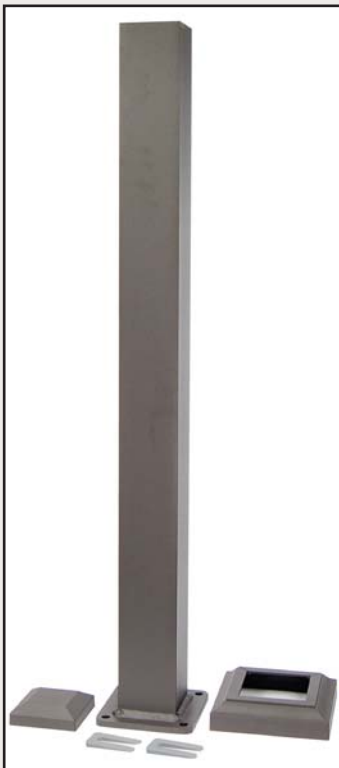

Available in:

- Absolute Black
- Cocoa Bronze
- Dream White

4" Aluminum Post w/ Cap and Skirt

Sold in any quantity.

4" Welded flange post includes post cap, 2 piece skirt and shims.

Residential

4" x 40"

- Item # PR4040POSTABT - Absolute Black
- Item # PR4040POSTCBT - Cocoa Bronze
- Item # PR4040POSTDWT - Dream White

4" x 44"

- Item # PR4044POSTABT - Absolute Black
- Item # PR4044POSTCBT - Cocoa Bronze
- Item # PR4044POSTDWT - Dream White

4" x 54"

- Item # PR4054POSTABT - Absolute Black
- Item # PR4054POSTCBT - Cocoa Bronze
- Item # PR4054POSTDWT - Dream White