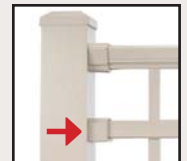

Rail Bracket

- Item # PRLBBABT - Absolute Black
- Item # PRLBBCBT - Cocoa Bronze
- Item # PRLBDWT - Dream White
- Item # PRLBBMCT - Maple Cream

Level Railing

Drink Rail Bracket for Level Railing

Available in: