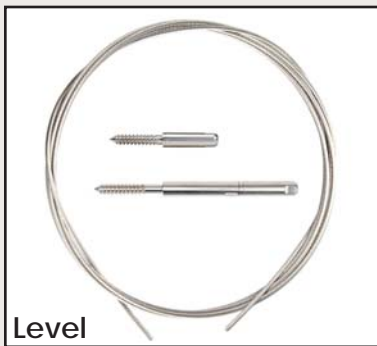

Level

FlexFX™ - Cable Fittings for Sleeves over Wood

Sold in any quantity.

Cable railing and fittings made in USA from high quality 316 grade stainless steel. Designed to work for aluminum sleeved wood posts. Pre-Drill using 7/32" drill bit.

Level Cable Fittings

- Item #: RFXWLN1/8 - 1/8" Fitting
- Item #: RFXWLN1/8-10 - 1/8" Fitting (10 Pack)

- Item #: RFXWLT1/8 - 1/8" Tensioner
- Item #: RFXWLT1/8-10 - 1/8" Tensioner (10 Pack)