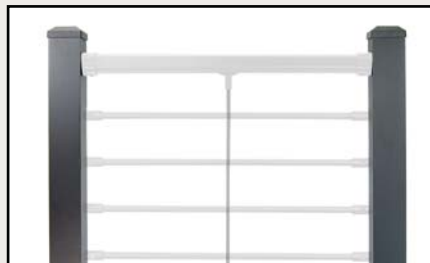

Available Baluster Colors:

Black Textured

Anodized

3 Part Selection Process

Baluster Kits

Posts

Top Rail / Brackets

Horizontal Baluster Railing