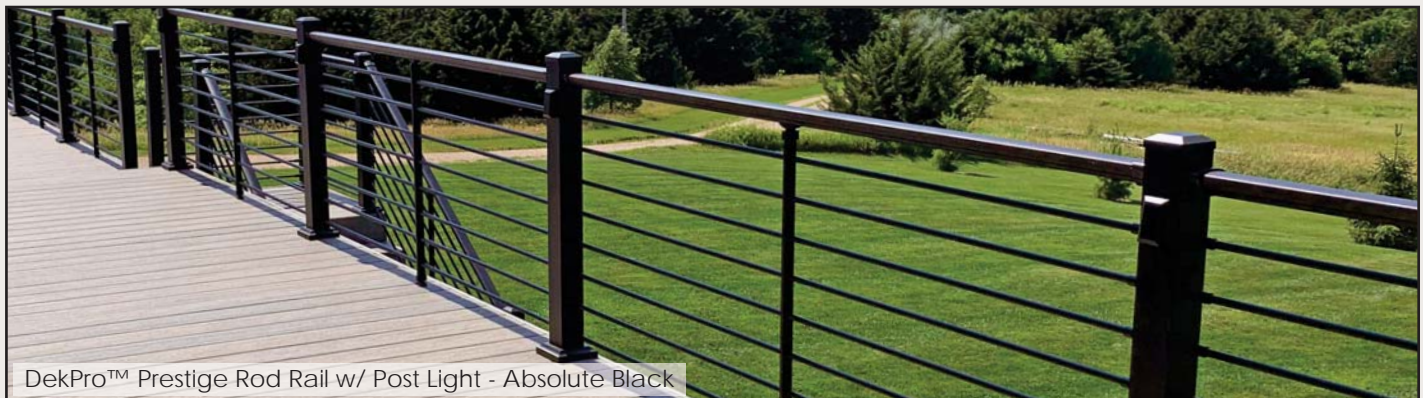

DekPro™ Prestige Rod Rail w/ Post Light - Absolute Black