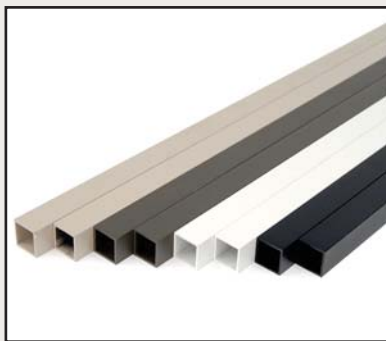

Available in:

Absolute Black

Cocoa Bronze

Dream White

Maple Cream

48" Textured Cable Brace - Undrilled

Sold in any quantity.

48" x 3/4" Square undrilled balusters to be used as intermediate cable supports to match DekPro Prestige railing colors. Connectors sold separately.

48" Baluster:

Item # PR48SABT - Absolute Black

Item # PR48SCBT - Cocoa Bronze

Item # PR48SDWT - Dream White

Item # PR48SMCT - Maple Cream

Connectors:

Item # DP374 - Level

Item # DP377 - Stair (Black)

Item # DP377BZ - Stair (Bronze)

Item # DP377WH - Stair (White)