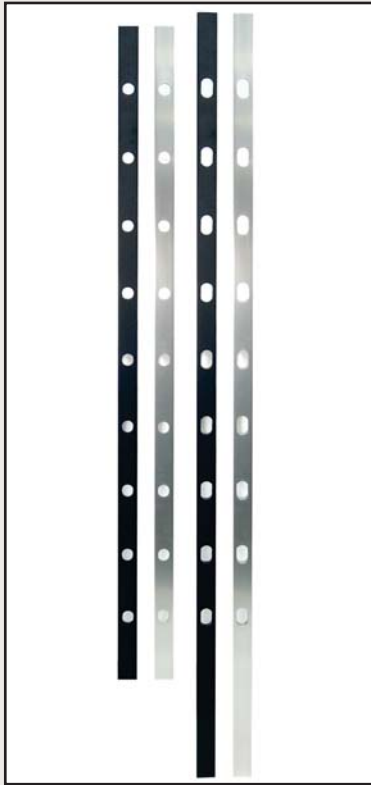

Horizontal Baluster Railing

Horizontal Rail Components

Available in:

Black Textured

Anodized

Horizontal Rail Mid-Rail Support - REPLACEMENT

Sold in any quantity.

Horizontal rail mid-rail support is used with railing sections over 4' wide as a center support to keep balusters from flexing over 4". Each support comes with 10 set screws and 2 attachment shoes with fasteners. Supports need to be cut to length on site.

Level Support

Item # 203008 - Black Textured

Item # 203009 - Anodized

Stair Support

Item # 203010 - Black Textured

Item # 203011 - Anodized