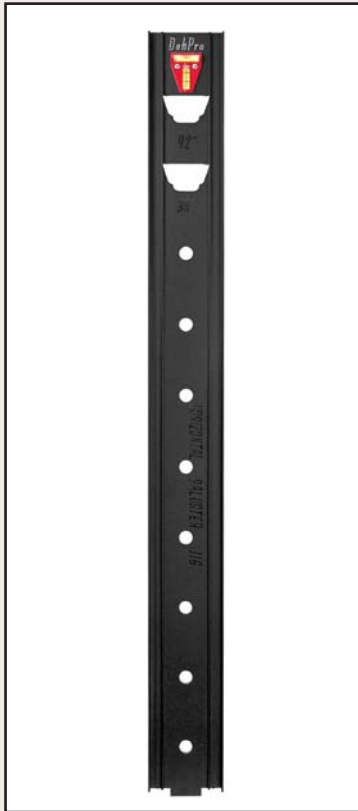

Horizontal Baluster Railing

Post Jig and Caps