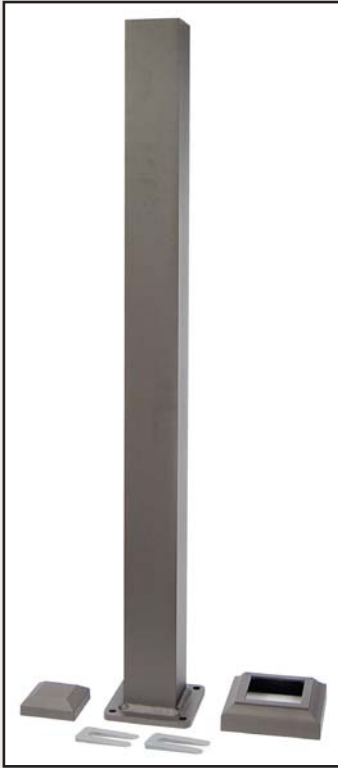

Posts

Posts and Post Sleeves

Available in:

Absolute Black

Cocoa Bronze

Dream White

Maple Cream

3" Aluminum Post w/ Cap and Skirt

Sold in any quantity.

3" Welded flange post includes post cap, 2 piece skirt and shims.

Residential

3" x 40"

Item # PR3040POSTABT - Absolute Black

Item # PR3040POSTCBT - Cocoa Bronze

Item # PR3040POSTDWT - Dream White

Item # PR3040POSTMCT - Maple Cream

3" x 44"

Item # PR3044POSTABT - Absolute Black

Item # PR3044POSTCBT - Cocoa Bronze

Item # PR3044POSTDWT - Dream White

Item # PR3044POSTMCT - Maple Cream

3" x 54"

Item # PR3054POSTABT - Absolute Black

Item # PR3054POSTCBT - Cocoa Bronze

Item # PR3054POSTDWT - Dream White

Item # PR3054POSTMCT - Maple Cream

* Commercial rated posts available.