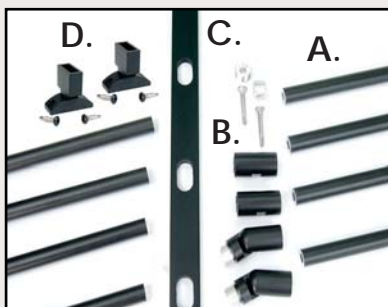

6' Rail Kit (5/8" x 72")

Item # 203063 - Black Textured

Item # 203062 - Anodized

8' Rail Kit (5/8" x 96")

Item # 203067 - Black Textured

Item # 203066 - Anodized

Stair Kit Includes:

- A. 8 - 5/8" Diameter Horizontal Balusters
- B. 16 - Stair Horizontal Baluster Connectors w/ Fasteners
- C. 1 - Mid-Rail Support
- D. 2 - Mid-Rail Support Connector Shoes w/ Fasteners