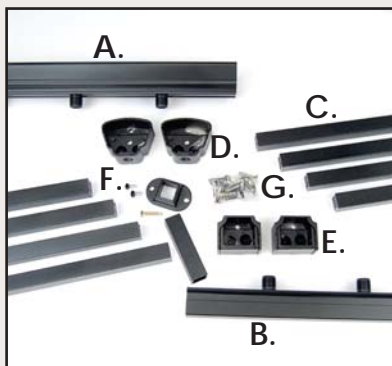

CODE
COMPLIANCE
CCRR - 0223

FEATURED ITEM

Quick Jig

For Fast, Accurate
Rail Installations

(See Pg. 7)

Level Railing

Dekpro™ Prestige Rail - Cocoa Bronze

Level Railing

Level Kit Includes:

- A. 1 - 1-3/4" x 2-1/4" Architectural top rail w/ baluster connectors installed
- B. 1 - 1-1/4" x 1-1/4" Bottom rail w/ baluster connectors installed
- C. Square 3/4" balusters:
15 per 6' kit • 21 per 8' kit
- D. 2 - Top rail brackets - level
- E. 2 - Bottom rail brackets - level
- F. 1 - Rail support - surface mount
- G. T30 Torx self-drilling screws included