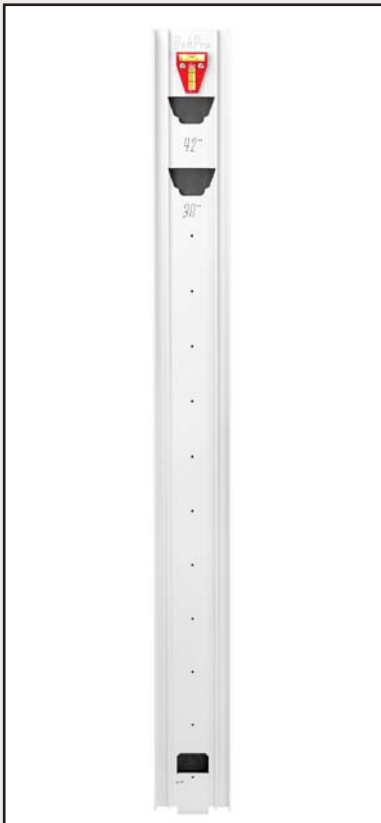

Quick Jig for Level Railing