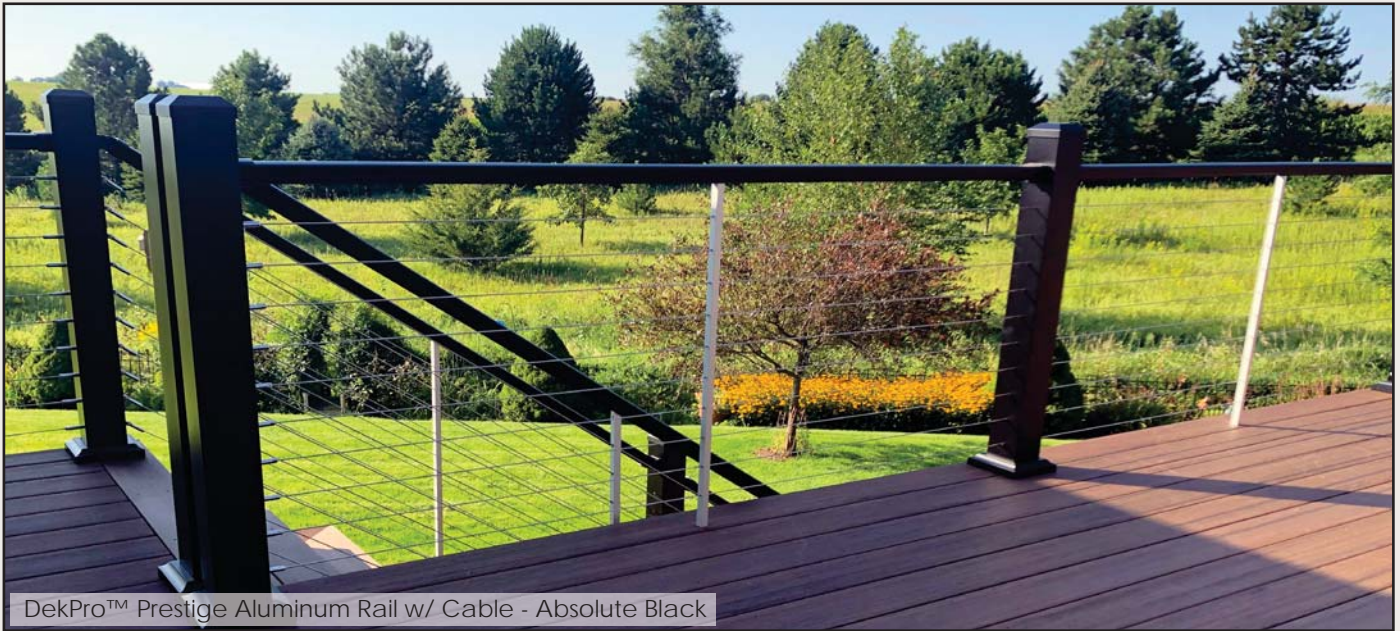

Cable Railing

Cable Railing w/ Aluminum Sleeves Aluminum Sleeves over Wood Posts

DekPro™ Prestige Aluminum Rail w/ Cable - Absolute Black

Cable Railing for DekPro™ Prestige 4" Sleeves