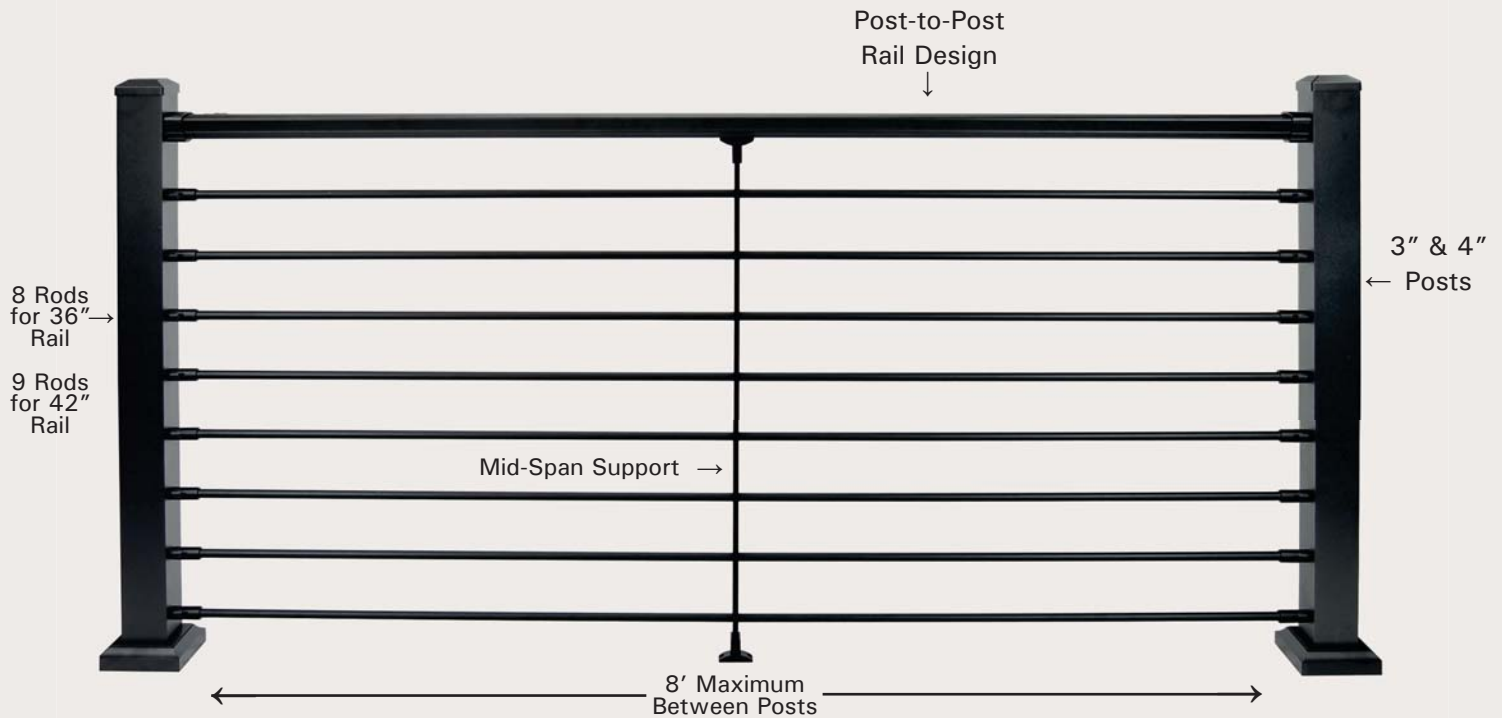

Item # DP377BZ - Stair (Bronze)

Item # DP377WH - Stair (White)

DekPro™ Prestige Aluminum Rail w/ Cable - Absolute Black

Horizontal Baluster Railing

Horizontal Baluster Railing System

- Sleek, Modern Design
- 6' and 8' Lengths
- Field Trimmable to Length
- Level and Stair Railings
- 36" and 42" Rail Heights
- Easy Installation
- 5/8" Diameter Rods