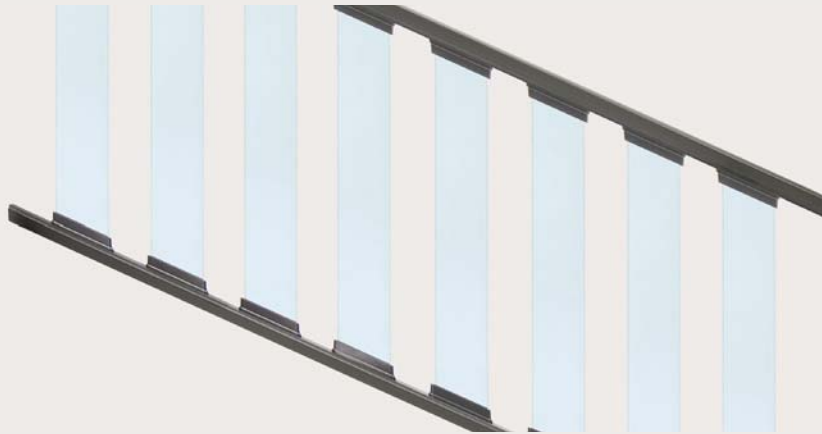

Glass Railing

Glass Stair Railing