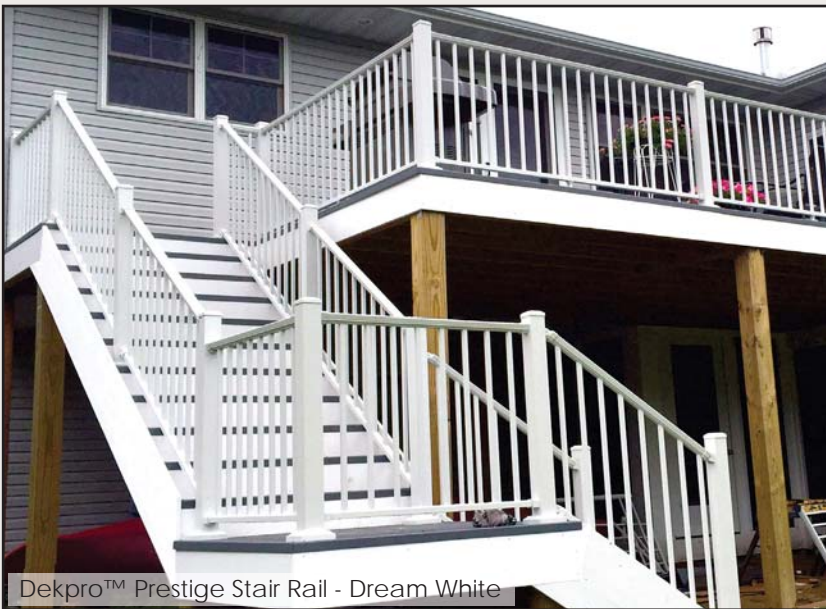

Dekpro™ Prestige Stair Rail - Absolute Black

Dekpro™ Prestige Stair w/ Secondary Handrail - Absolute Black

Dekpro™ Prestige Stair Rail - Dream White

Stair Aluminum Rails

- Adjustable up to 40° angle
- Textured Powder Coat Finish
- Available in 4 Colors
- Low Maintenance Railing
- Residential and Commercial