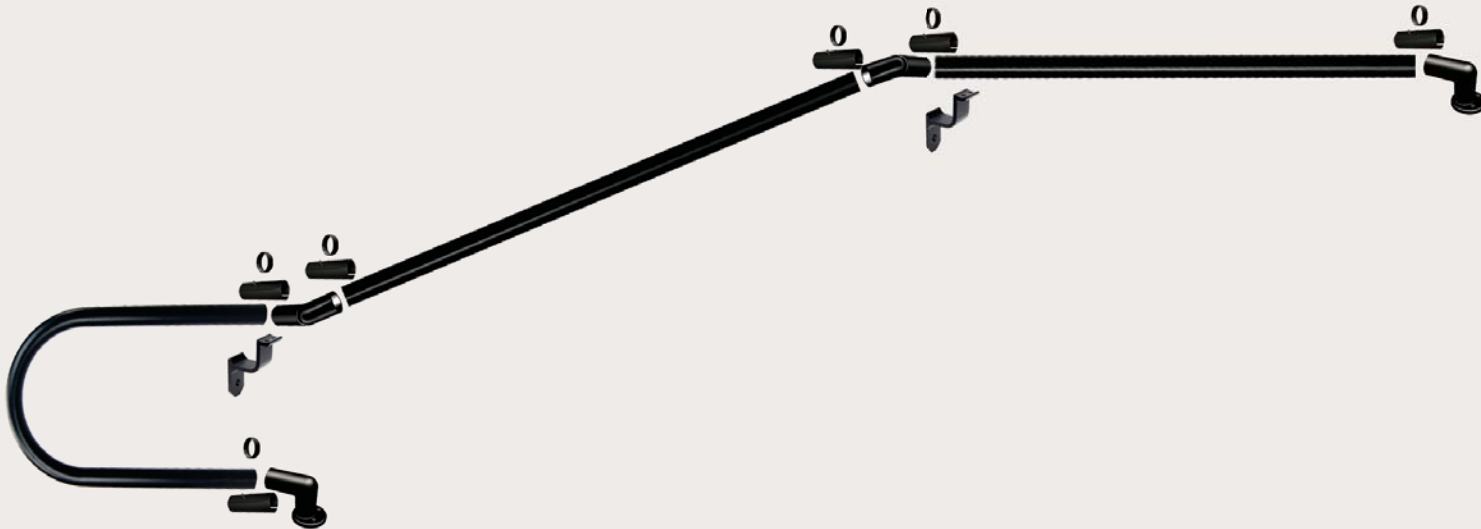

Secondary Handrail

1-1/2" DekPro™ Prestige Round Aluminum Handrail - Textured

Available in:

- Absolute Black
- Cocoa Bronze
- Dream White
- Maple Cream
- Silver

8' - Straight Round Handrail

Sold in any quantity.

1-1/2" x 8' round graspable handrail meets IRC requirements for secondary handrail system. Installs with screws or adhesive.

- Item # PR1596SHRABT - Absolute Black
- Item # PR1596SHRCBT - Cocoa Bronze
- Item # PR1596SHRDWT - Dream White
- Item # PR1596SHRMCT - Maple Cream
- Item # PR1596SHRSILVER - Silver