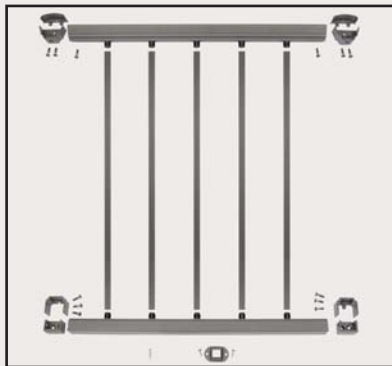

CODE
COMPLIANCE
CCRR - 0223

FEATURED ITEM

Quick Jig

For Fast, Accurate
Rail Installations

(See Pg. 7)

Level Railing

Dekpro™ Prestige Rail - Cocoa Bronze

Level Railing

Level Kit Includes:

- A. 1 - 1-3/4" x 2-1/4" Architectural top rail w/ baluster connectors installed
- B. 1 - 1-1/4" x 1-1/4" Bottom rail w/ baluster connectors installed
- C. Square 3/4" balusters:
15 per 6' kit • 21 per 8' kit
- D. 2 - Top rail brackets - level
- E. 2 - Bottom rail brackets - level
- F. 1 - Rail support - surface mount
- G. T30 Torx self-drilling screws included