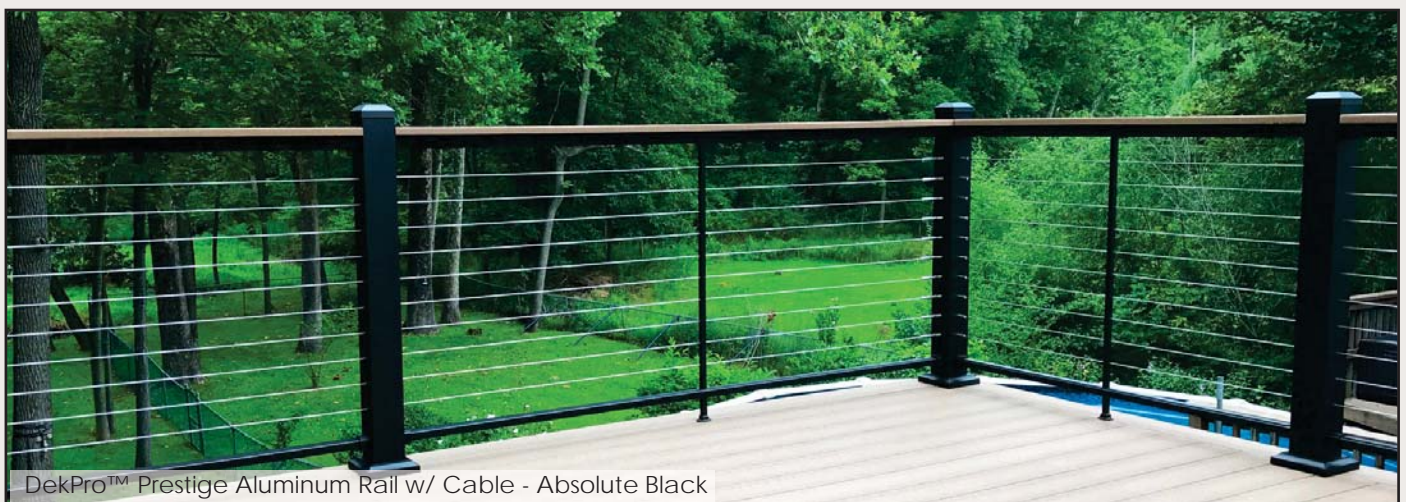

DekPro™ Prestige Aluminum Rail w/ Cable - Absolute Black