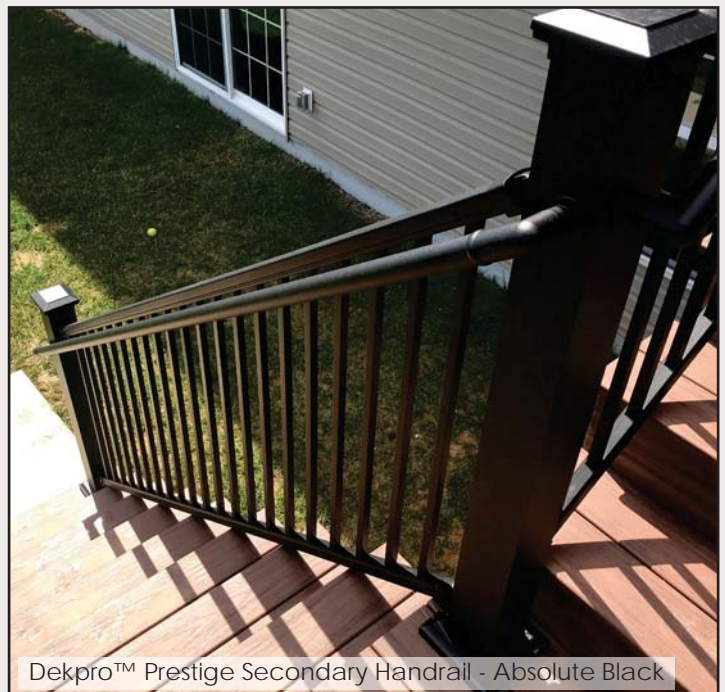

Dekpro™ Prestige Secondary Handrail - Absolute Black