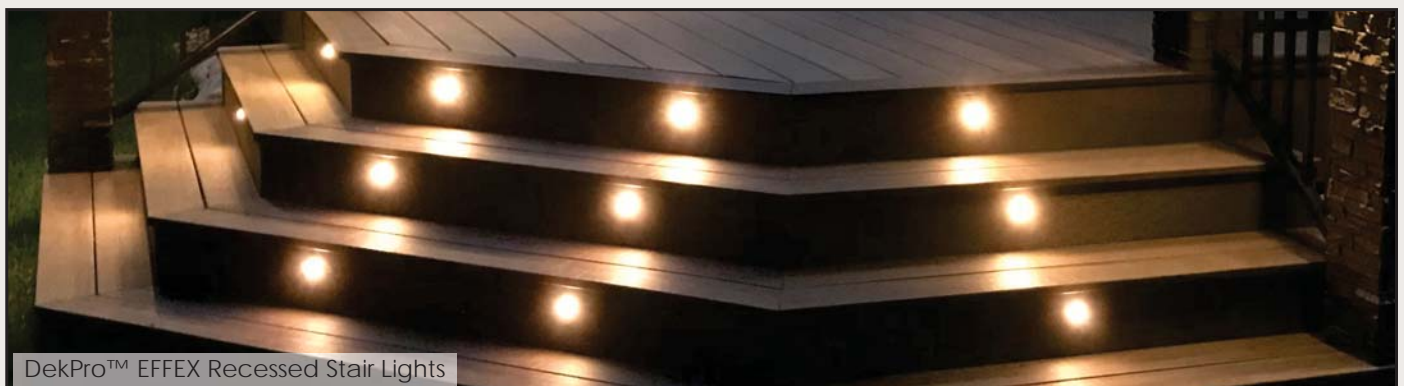

DekPro™ EFFEX Recessed Stair Lights