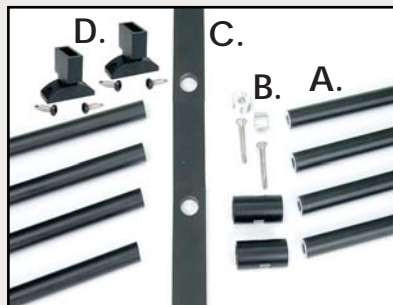

Post Jig

Sold in any quantity.

Quick Jig rail guide allows the installer to easily locate and fasten top rail bracket as well as locate horizontal baluster railing without having to measure or center manually.