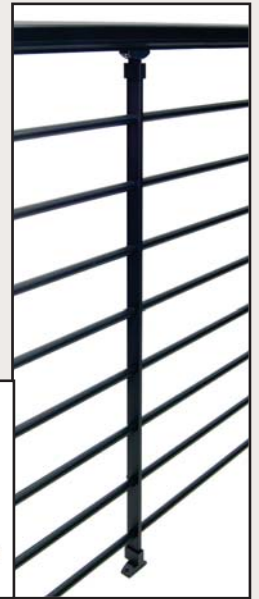

Horizontal Baluster Railing

Horizontal Rail Components

Available in:

Black Textured

Anodized

Horizontal Rail Mid-Rail Support - REPLACEMENT

Sold in any quantity.

Horizontal rail mid-rail support is used with railing sections over 4' wide as a center support to keep balusters from flexing over 4". Each support comes with 10 set screws and 2 attachment shoes with fasteners. Supports need to be cut to length on site.

Level Support

Item # 203008 - Black Textured

Item # 203009 - Anodized

Stair Support

Item # 203010 - Black Textured

Item # 203011 - Anodized

Included