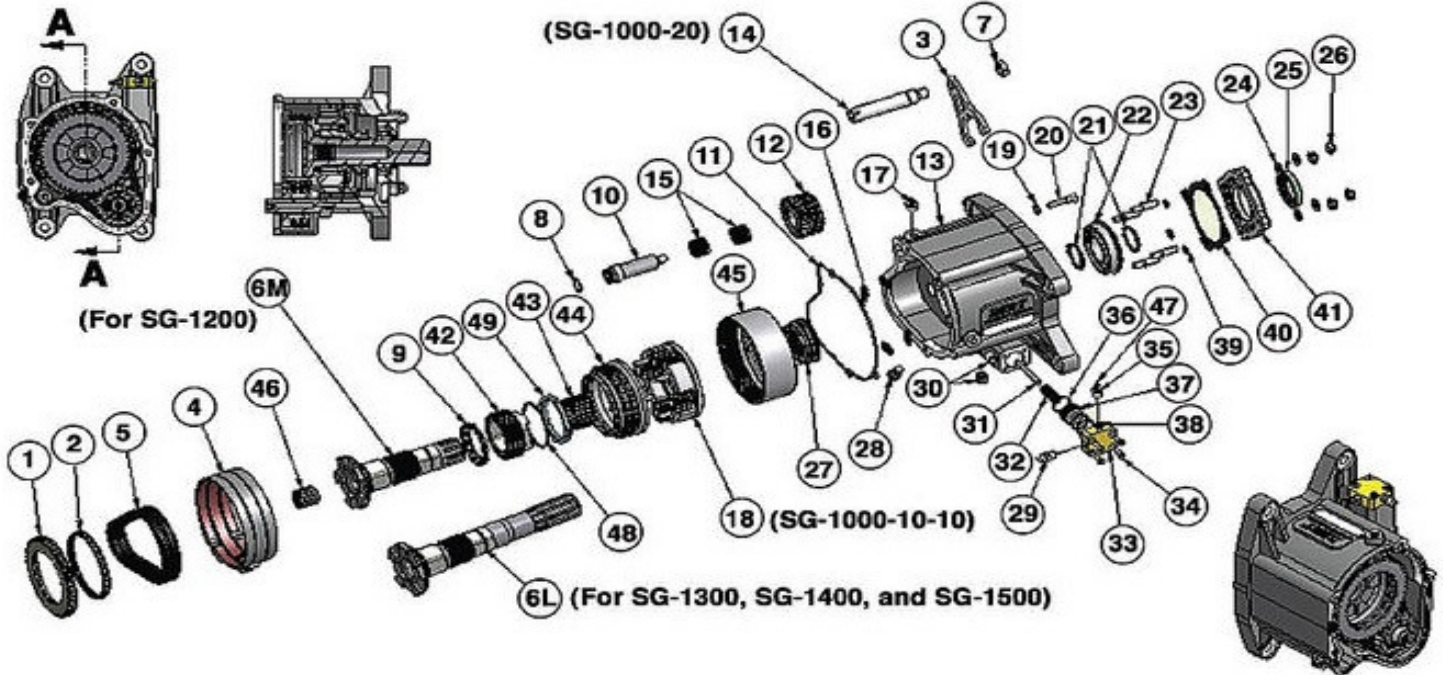

## SECOND GENERATION LATE MODEL TRANSMISSION INTERNAL PARTS BREAKDOWN

Item	Qty	Part No.	Description
1	1	BERSG-1029	Reverse Gear
2	1	BERSG-1031-K	Reverse Bearing (Seal Together With SG-1061)
2b	1	BERSG-1061	Steel Ball, 3/16"
3	1	BERSG-1017	Selector Fork
4	1	BERSG-1030-02	Bert Band (Together With SG-1030-01)
4b	1	BERSG-1030-01	Band Anchor
5	1	BERSG-1076	Double Row Chain
6M	1	BERSG-1002	Input Shaft (For SG-1200)
6L	1	BERSG-1003	Input Shaft, Late (For SG-1300, SG-1400, And SG-1500)
7	1	BERSG-1056	Hex Nylon Lock 1/2-20 UNF
8	1	BERSG-1079	O-Ring OD 3/4 ID 5/8 with 1/16
9	1	BERSG-1032-K	Carrier Thrust Support Bearing
9b	1	BERSG-1060	Steel Ball, 5/16"
10	1	BERSG-1027	Reverse Gear Shaft (Sale Together with SG-1034)
11	1	BERSG-1038	O'Ring Casting (In Development)
12	1	BERSG-1028	Reverse Idler Gear
13	1	BERSG-1001	Main Casting
14	1	BERSG-1000-20	Front Fork System Sub Assembly
15	2	BERSG-1057	Needle Bearing 20" x 24" x 17"
16	4	BERSG-1021	Thrust Washer
17	1	BERSG-106	Breather
18	1	BERSG-1000-10-10	Carrier Sub Assembly
19	1	BERSG-1054	O'Ring OD 9/16" Wall 1/16"
20	1	BERSG-1022	Front Fork Support Screw
21	2	BERSG-1080	External Retaining Rings, 5160-137
22	1	BERSG-1053	Input Shaft Bearing