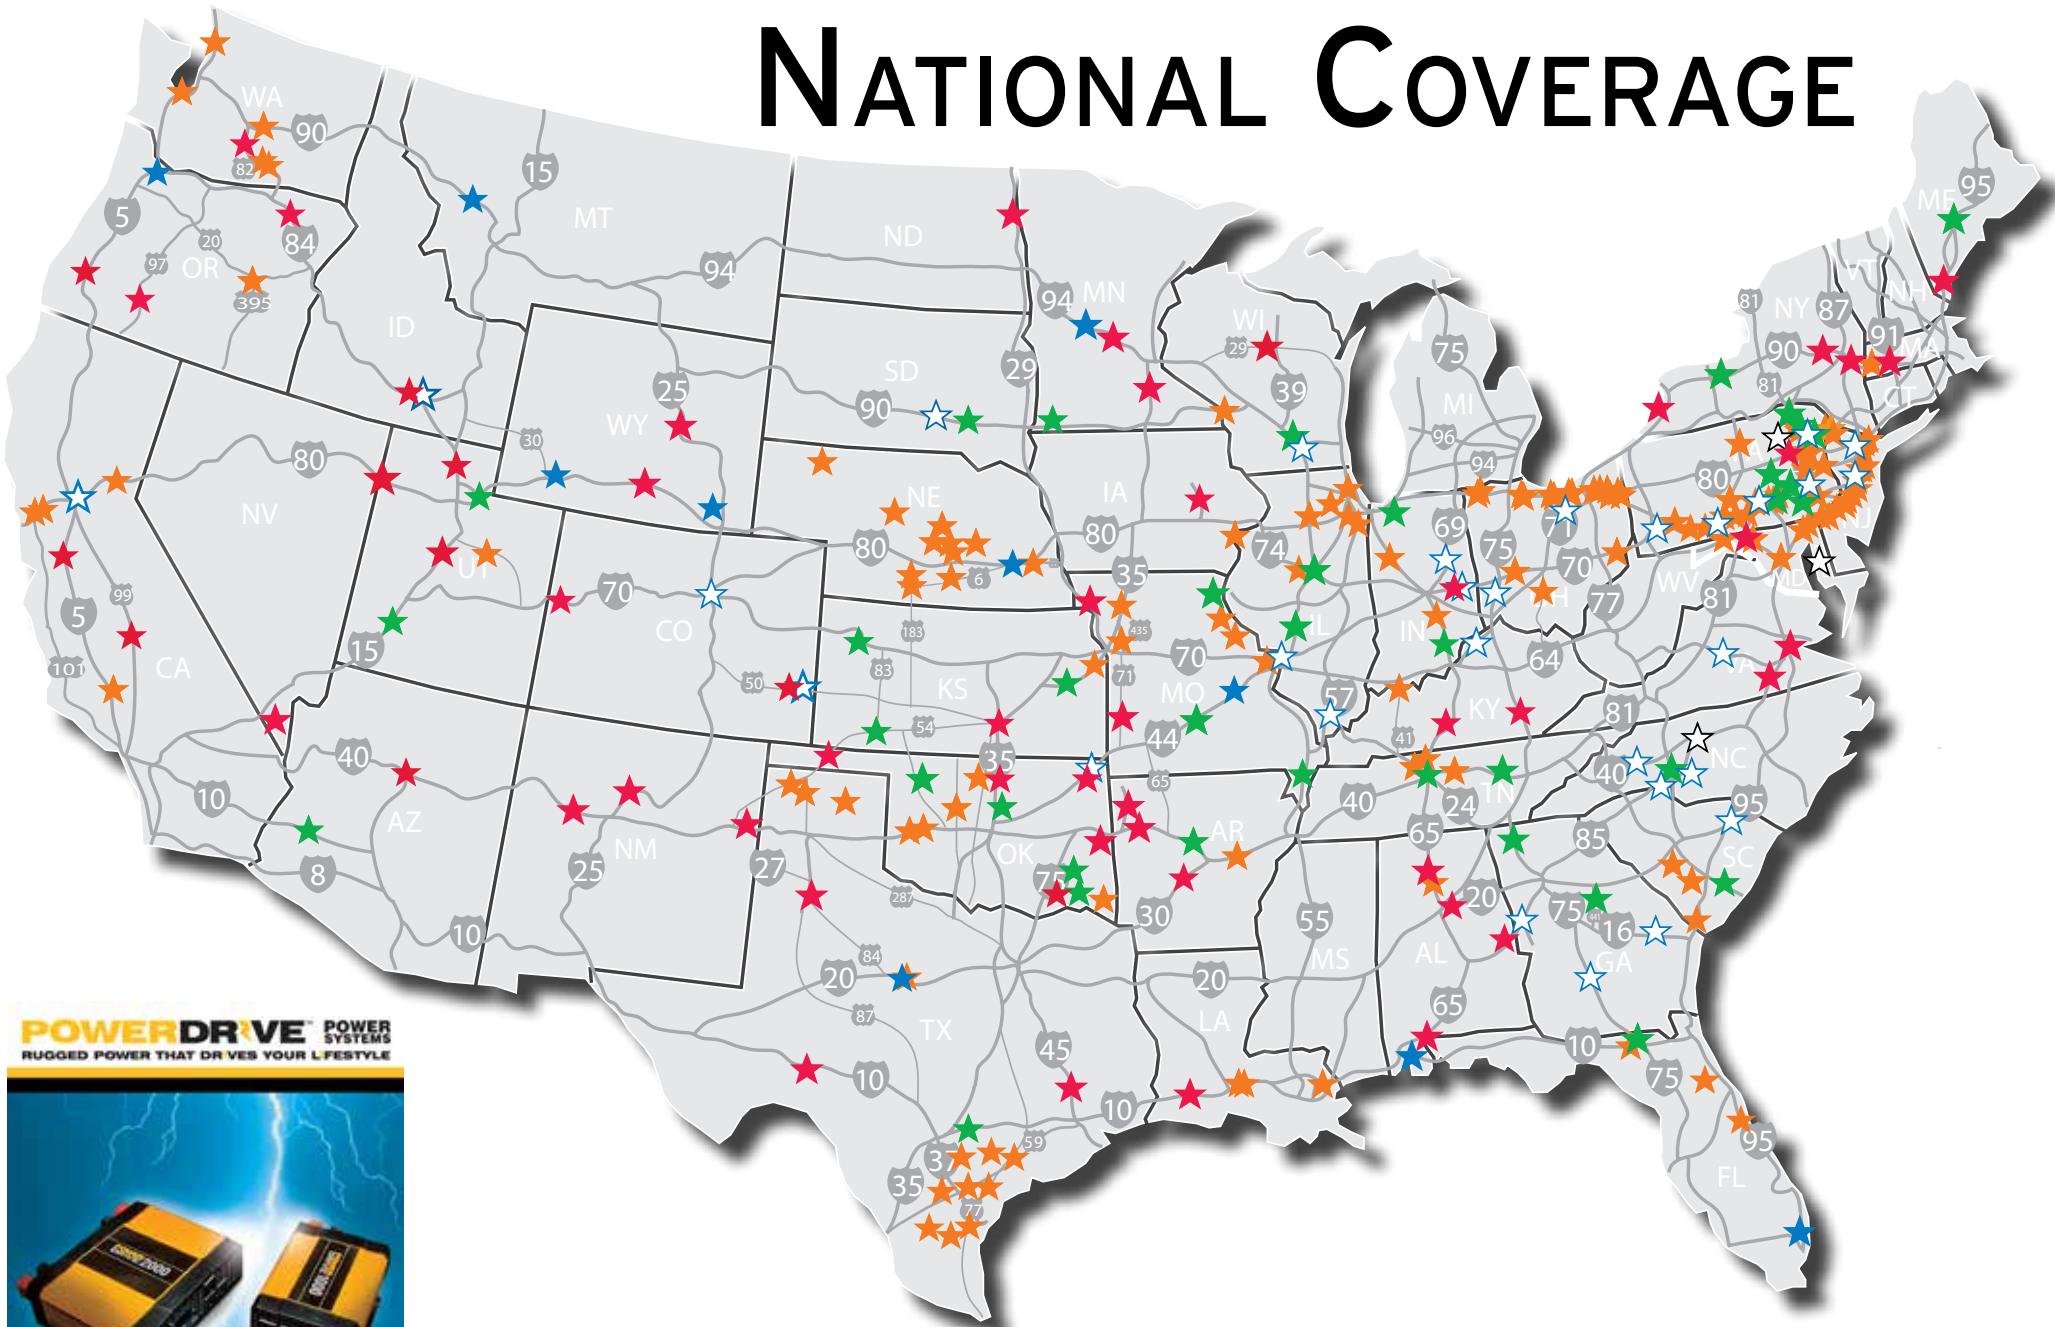

AMBEST

Locations and Services Directory

www.am-best.com

800-866-4086

WHERE AMERICA STOPS FOR SERVICE AND VALUE™

Download AMBEST App

Android - iPhone - Blackberry

AMBUCK\$ POINTS BALANCE NOW ON iPhone & ANDROID

Download Boss Shop Mobile App

Android - iPhone

iPHONE QR

ANDROID QR

BLACKBERRY QR

EARNPOINTSGETSTUFF

NATIONAL COVERAGE

- ★ AMBEST Travel Center/AMBEST Service Center
- ★ AMBEST Travel Center
- ★ AMBEST Express
- ★ AMBEST Fuel Stop
- ★ AMBEST Service Center
- ★ AMBEST Towing and Road Service