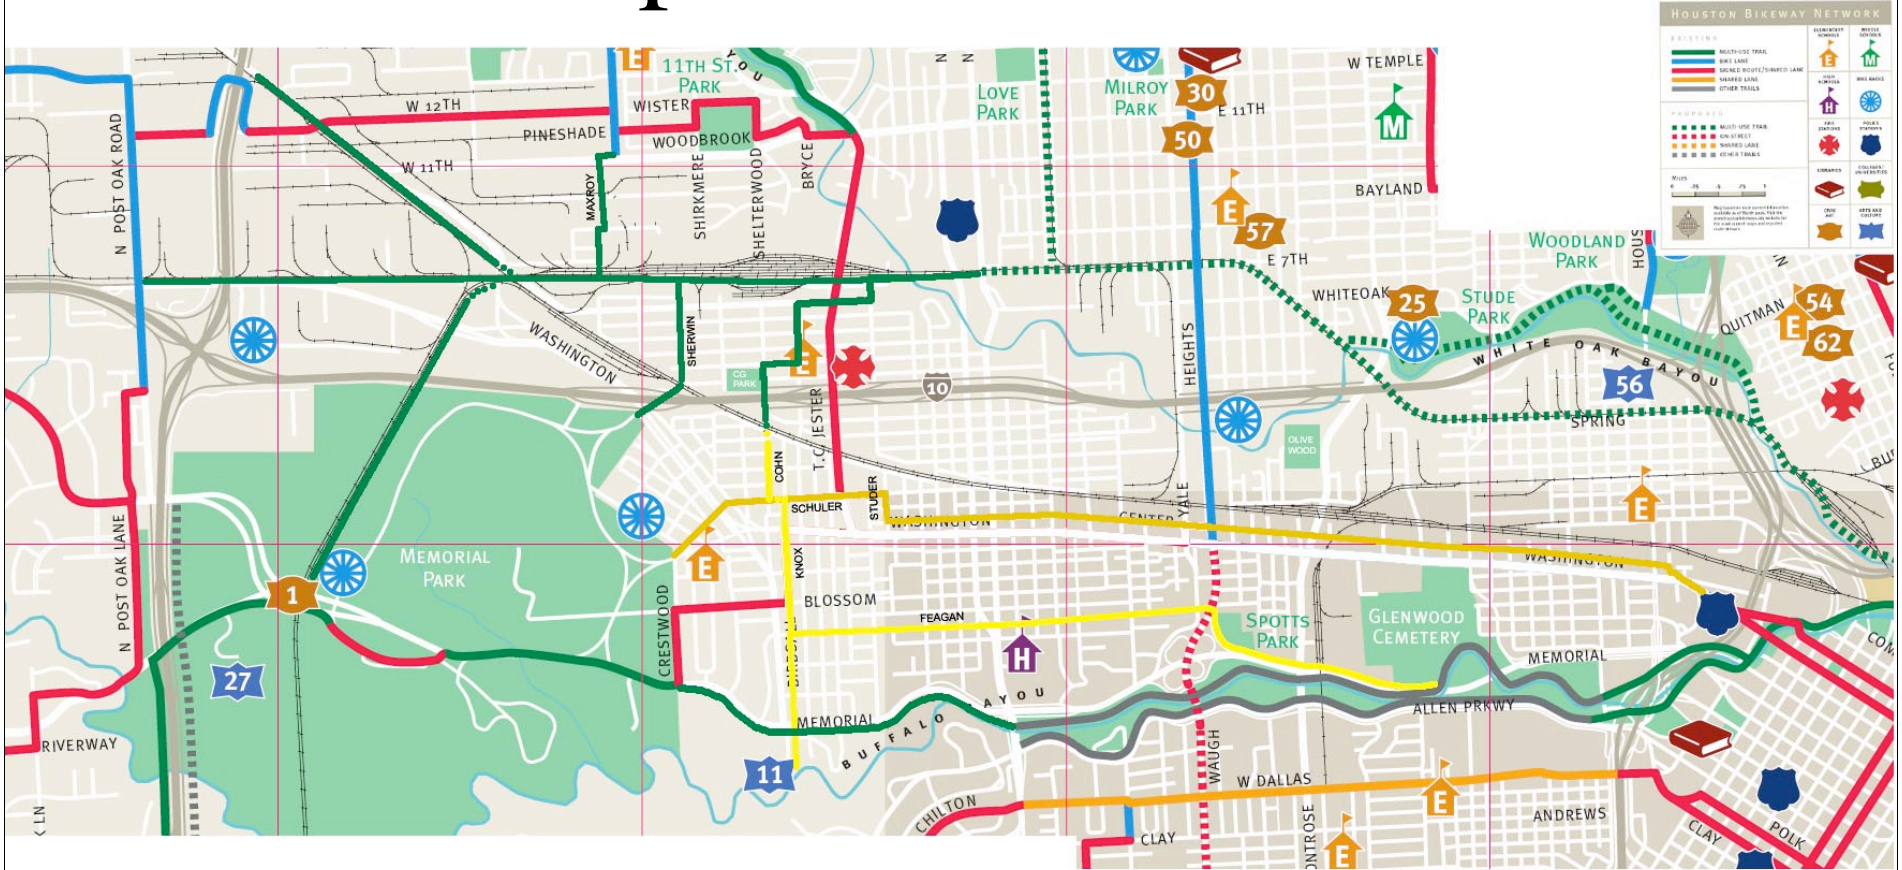

**SUPERNEIGHBORHOOD 22**  
**TRANSPORTATION COMMITTEE**

**SUGGESTED ADDITIONS**

11-16-09

# Add Feagan / Knox Route...

# ...and Complete Buffalo / Memorial

# White Oak - Olivewood - Studemont

The Washington Avenue District

WAVE

Superneighborhood Twenty Two