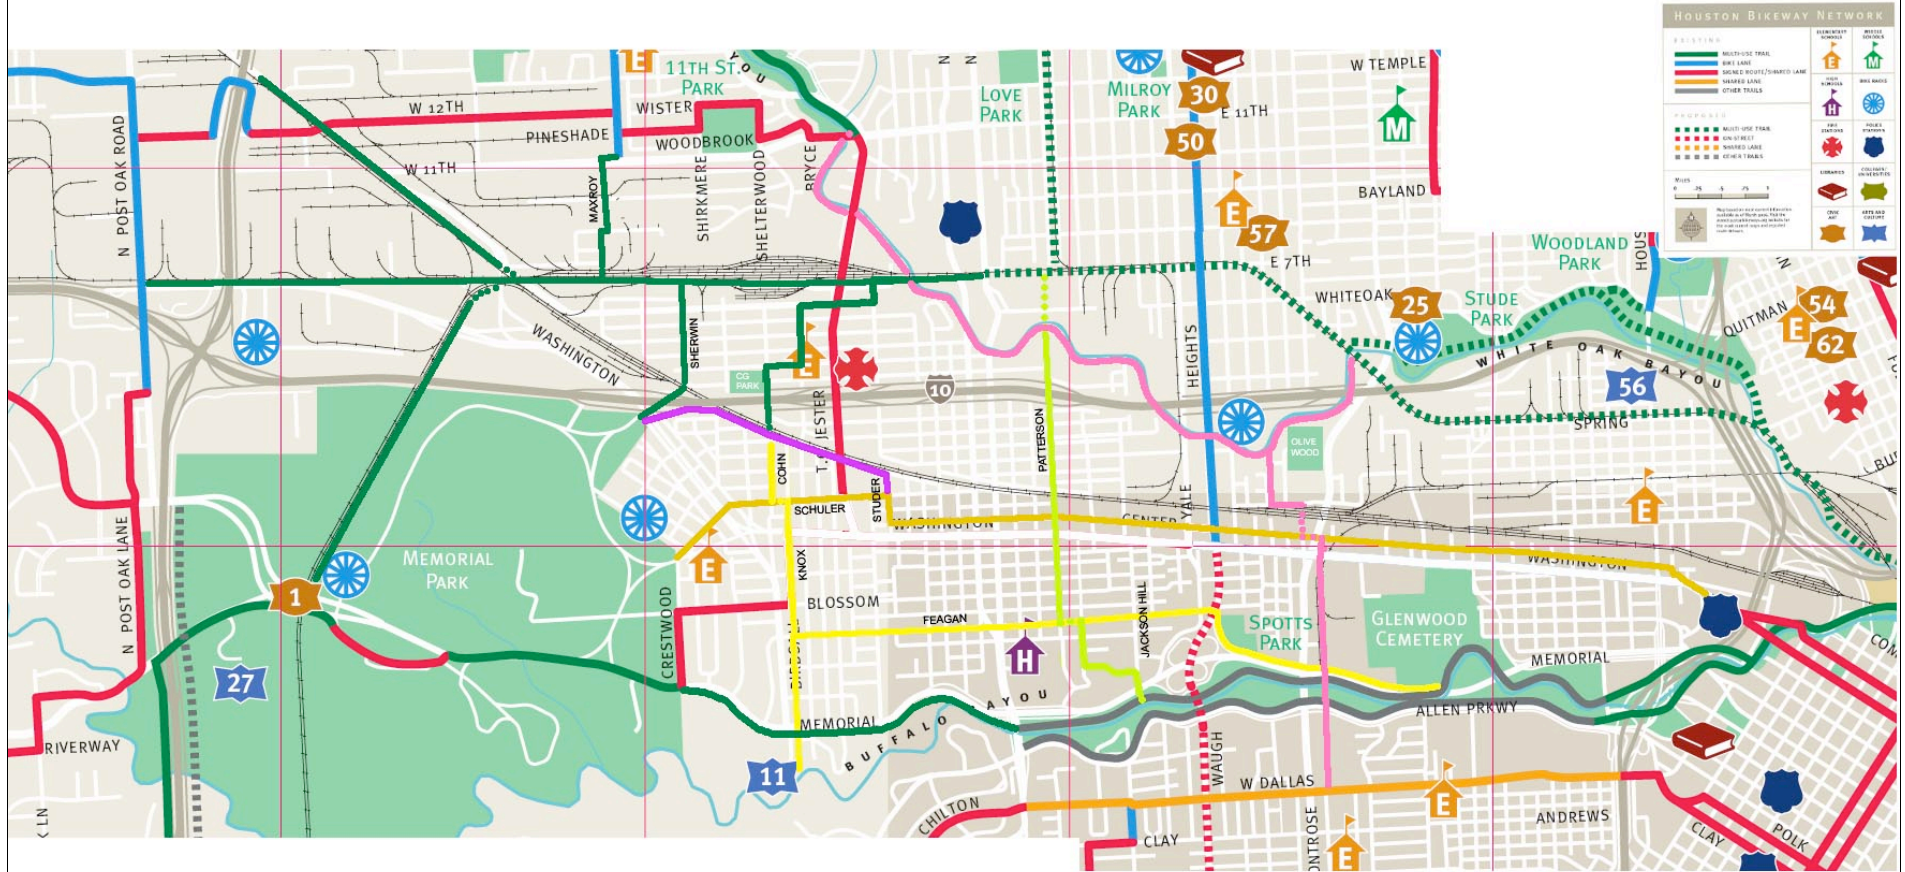

# Add Feagan / Knox Route...

# ...and Complete Buffalo / Memorial

# White Oak - Olivewood - Studemont

The Washington Avenue District

WAVE

Superneighborhood Twenty Two