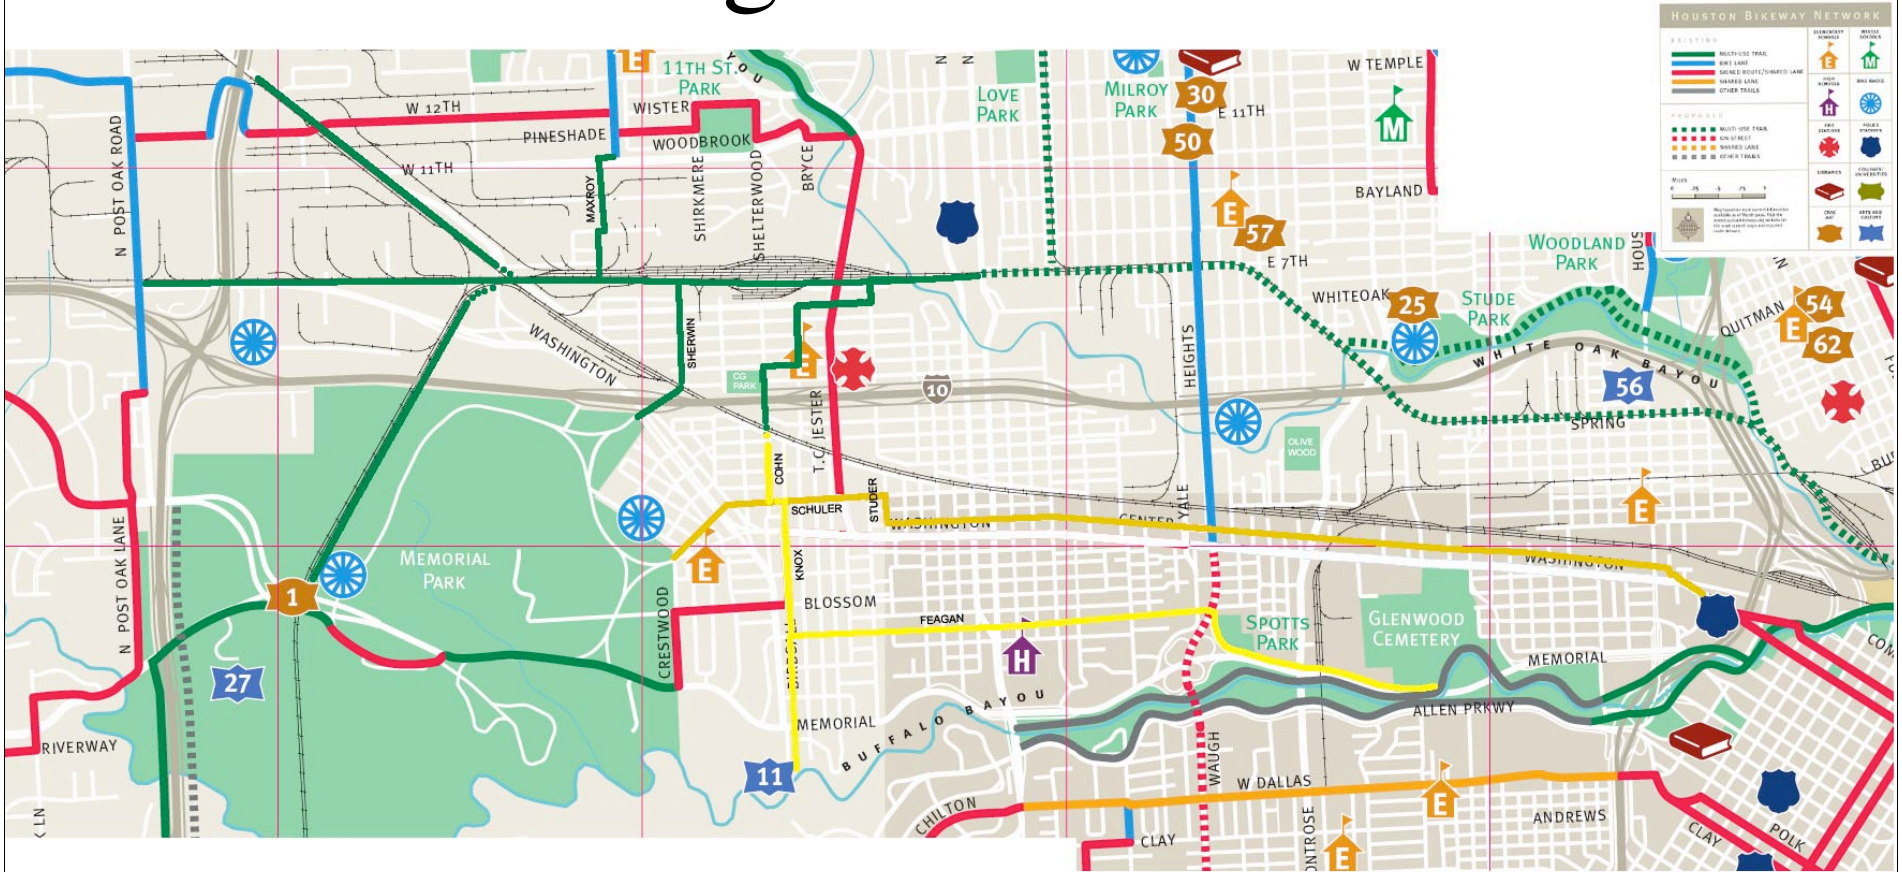

**SUPERNEIGHBORHOOD 22**  
**TRANSPORTATION COMMITTEE**

**SUGGESTED ADDITIONS**

11-16-09

# Add Feagan / Knox Route...

# ...and Complete Buffalo / Memorial

# White Oak - Olivewood - Studemont

The Washington Avenue District

WAVE

Superneighborhood Twenty Two