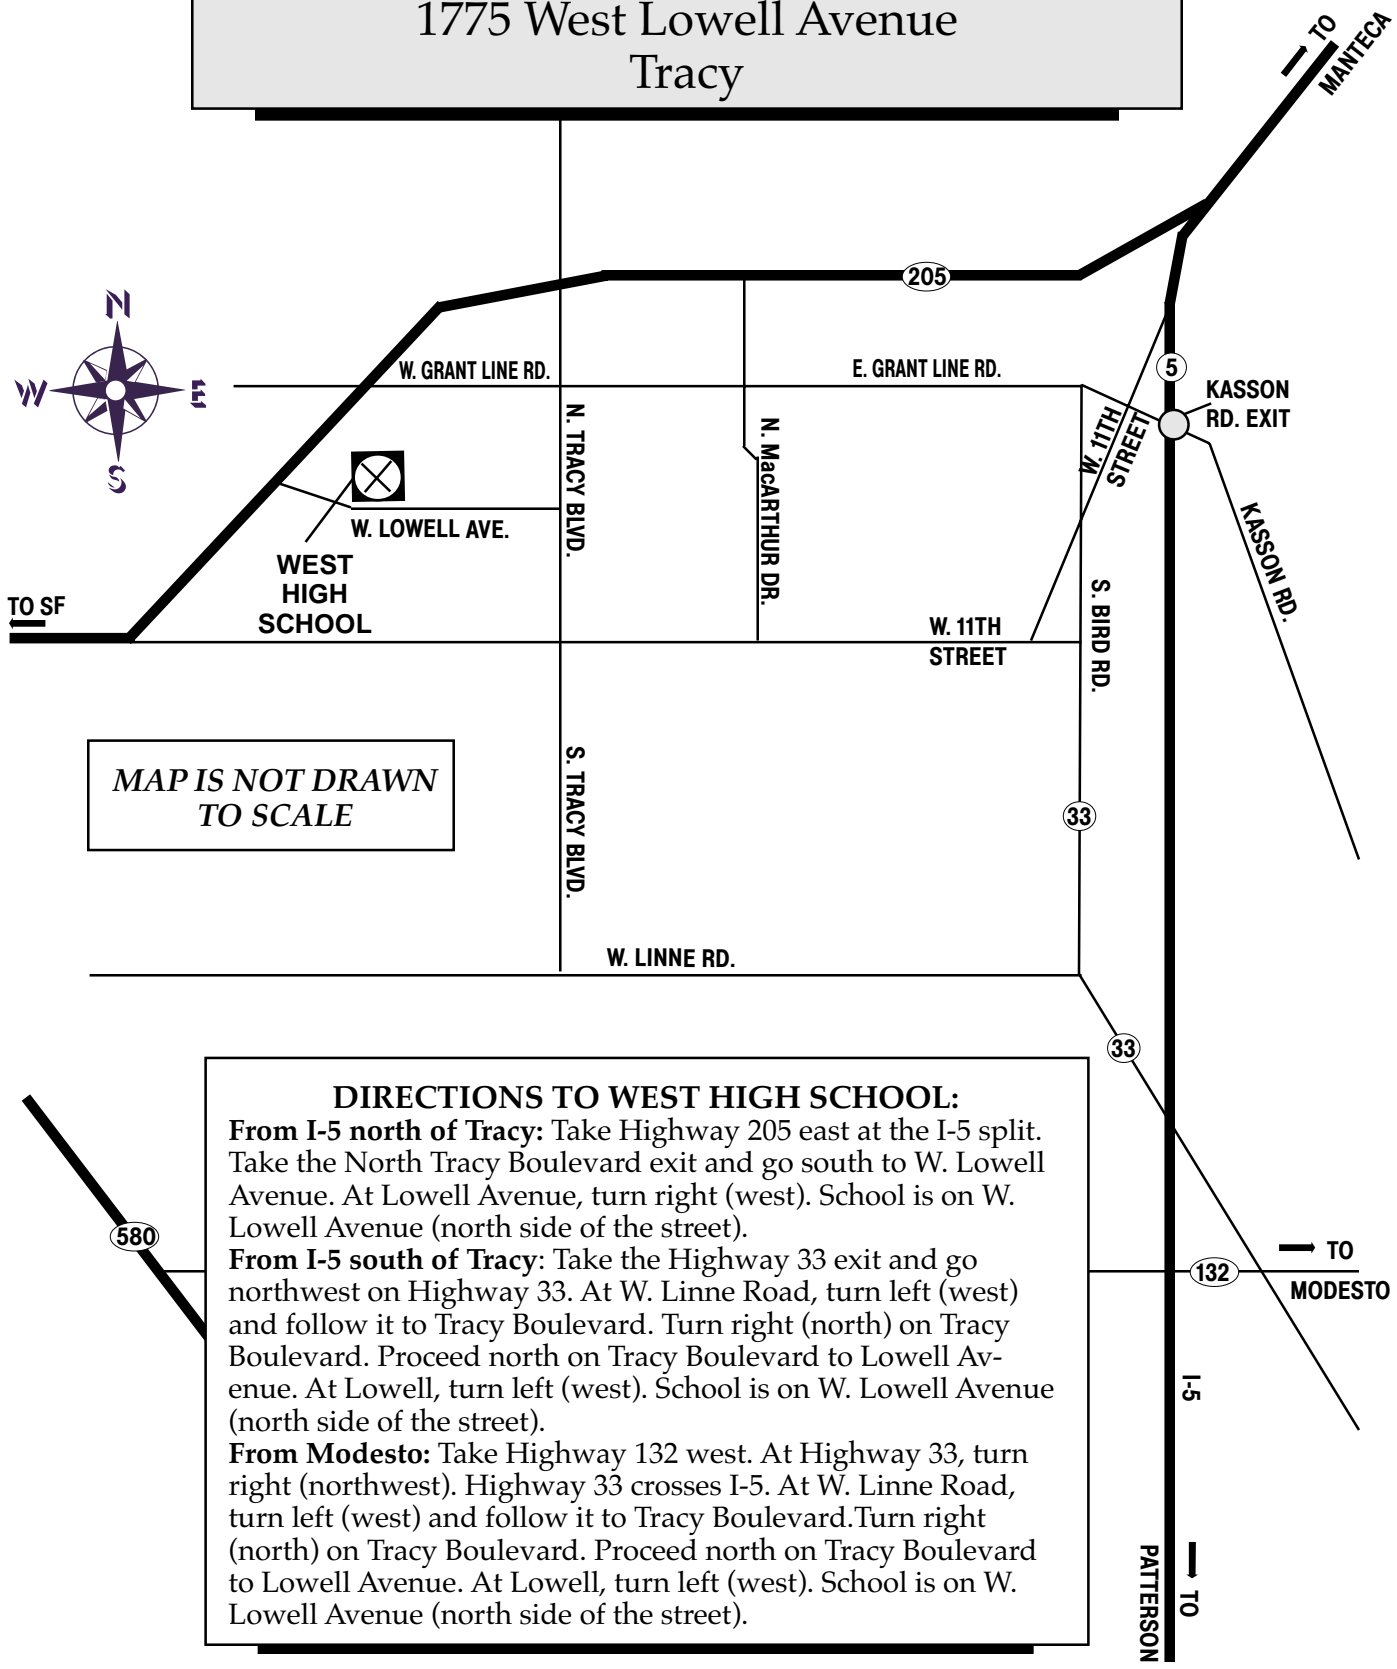

# WEST HIGH SCHOOL

1775 West Lowell Avenue  
Tracy

MAP IS NOT DRAWN  
TO SCALE

**DIRECTIONS TO WEST HIGH SCHOOL:**

**From I-5 north of Tracy:** Take Highway 205 east at the I-5 split. Take the North Tracy Boulevard exit and go south to W. Lowell Avenue. At Lowell Avenue, turn right (west). School is on W. Lowell Avenue (north side of the street).

**From I-5 south of Tracy:** Take the Highway 33 exit and go northwest on Highway 33. At W. Linne Road, turn left (west) and follow it to Tracy Boulevard. Turn right (north) on Tracy Boulevard. Proceed north on Tracy Boulevard to Lowell Avenue. At Lowell, turn left (west). School is on W. Lowell Avenue (north side of the street).

**From Modesto:** Take Highway 132 west. At Highway 33, turn right (northwest). Highway 33 crosses I-5. At W. Linne Road, turn left (west) and follow it to Tracy Boulevard. Turn right (north) on Tracy Boulevard. Proceed north on Tracy Boulevard to Lowell Avenue. At Lowell, turn left (west). School is on W. Lowell Avenue (north side of the street).