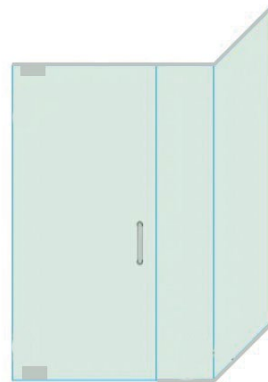

## Header Bar | *Custom Pivot Door Enclosures*

Header bar systems allow shower doors to pivot a full 90° IN or OUT. This provides a wide area for mobility and can be configured into multiple arrangements while still have a minimal need for framework. With guidance from your glass professional, architect, designer and/or our in-house design & engineering experts, your dream shower is only steps away. These custom showers fit beautifully into new construction projects, but are equally at home in bathroom renovations. Maximize space, open up site lines, honor windows and architectural details by designing for your space, not around it.

### Product Details

- Includes custom Neo Angle width sizes and arrangements
- Custom height based on curb height & shower head location
- Glass thickness: 3/8"
- Compatible with glass surface protectant (Shower Guard)
- Virtually limitless designs & configurations
- Wide selection of hardware styles and finishes
  - Shown on next page

### Configurations (can vary depending on shower layout)

Pivot Door

Pivot Door & Panel

Pivot Door & Return Panel

Neo Angle