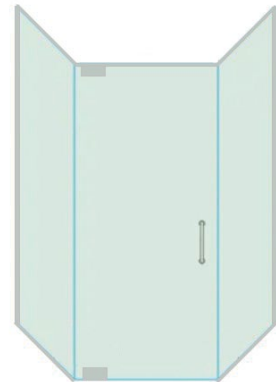

## Header Bar | *Custom Pivot Door Enclosures*

Header bar systems allow shower doors to pivot a full 90° IN or OUT. This provides a wide area for mobility and can be configured into multiple arrangements while still have a minimal need for framework. With guidance from your glass professional, architect, designer and/or our in-house design & engineering experts, your dream shower is only steps away. These custom showers fit beautifully into new construction projects, but are equally at home in bathroom renovations. Maximize space, open up site lines, honor windows and architectural details by designing for your space, not around it.

### Product Details

- Includes custom Neo Angle width sizes and arrangements
- Custom height based on curb height & shower head location
- Glass thickness: 3/8"
- Compatible with glass surface protectant (Shower Guard)
- Virtually limitless designs & configurations
- Wide selection of hardware styles and finishes
  - Shown on next page

### Configurations (can vary depending on shower layout)

Pivot Door

Pivot Door & Panel

Pivot Door & Return Panel

Neo Angle