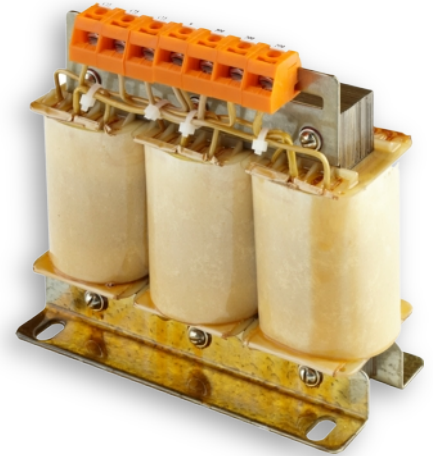

**Details:** Low loss iron core  
 Slotted mounting holes for fast installation  
 A full range of standard IP22 enclosures are available  
 Fully impregnated with tropic proof, anti fungus varnish

| 415V Input - 380V Output |             |              |
|--------------------------|-------------|--------------|
| VA                       | Input Volts | Output Volts |
| 5kVA                     | 415V        | 380V         |
| 10kVA                    | 415V        | 380V         |
| 15kVA                    | 415V        | 380V         |
| 20kVA                    | 415V        | 380V         |
| 30kVA                    | 415V        | 380V         |
| 40kVA                    | 415V        | 380V         |
| 50kVA                    | 415V        | 380V         |
| 60kVA                    | 415V        | 380V         |
| 75kVA                    | 415V        | 380V         |
| 100kVA                   | 415V        | 380V         |

| 415V Input - 200V Output |             |              |
|--------------------------|-------------|--------------|
| VA                       | Input Volts | Output Volts |
| 5kVA                     | 415V        | 200V         |
| 10kVA                    | 415V        | 200V         |
| 15kVA                    | 415V        | 200V         |
| 20kVA                    | 415V        | 200V         |
| 30kVA                    | 415V        | 200V         |
| 40kVA                    | 415V        | 200V         |
| 50kVA                    | 415V        | 200V         |
| 60kVA                    | 415V        | 200V         |
| 75kVA                    | 415V        | 200V         |
| 100kVA                   | 415V        | 200V         |