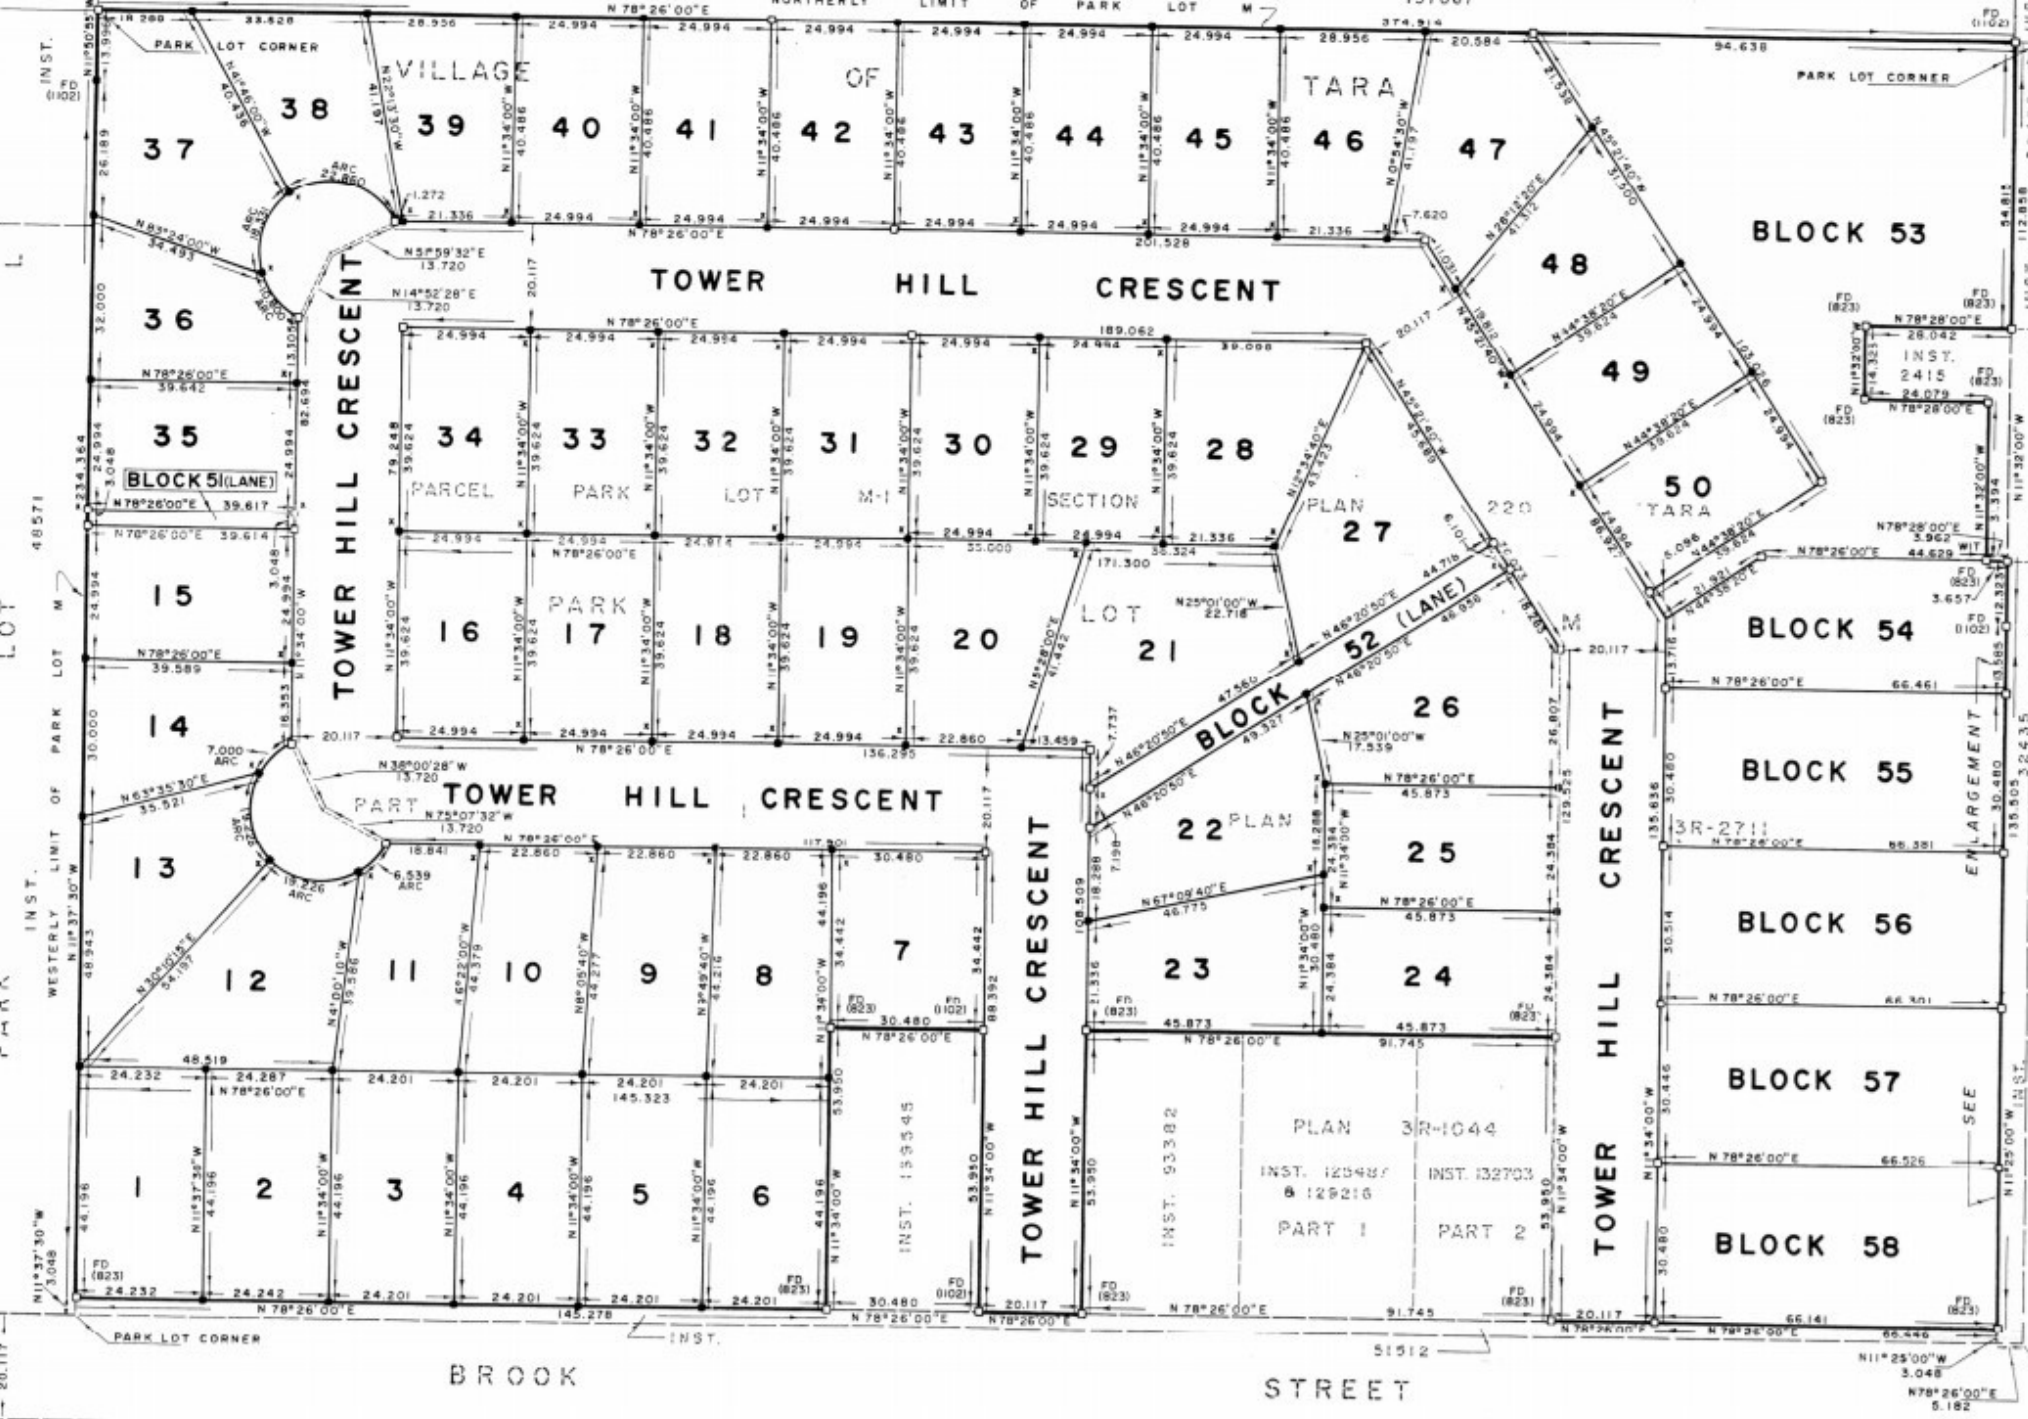

LOT 29
171223

CONCESSION

LOT
PART

PLAN

30
3R-1677

TOWNSHIP

INST.

NORTHERLY LIMIT OF PARK LOT M

137067

ARRAN

BROOK

STREET

PARK LOT
WESTERLY LIMIT OF PARK LOT M
INST. 48571

ENLARGEMENT
SEE

INST. 12858
32.433

INST. 12858
32.433