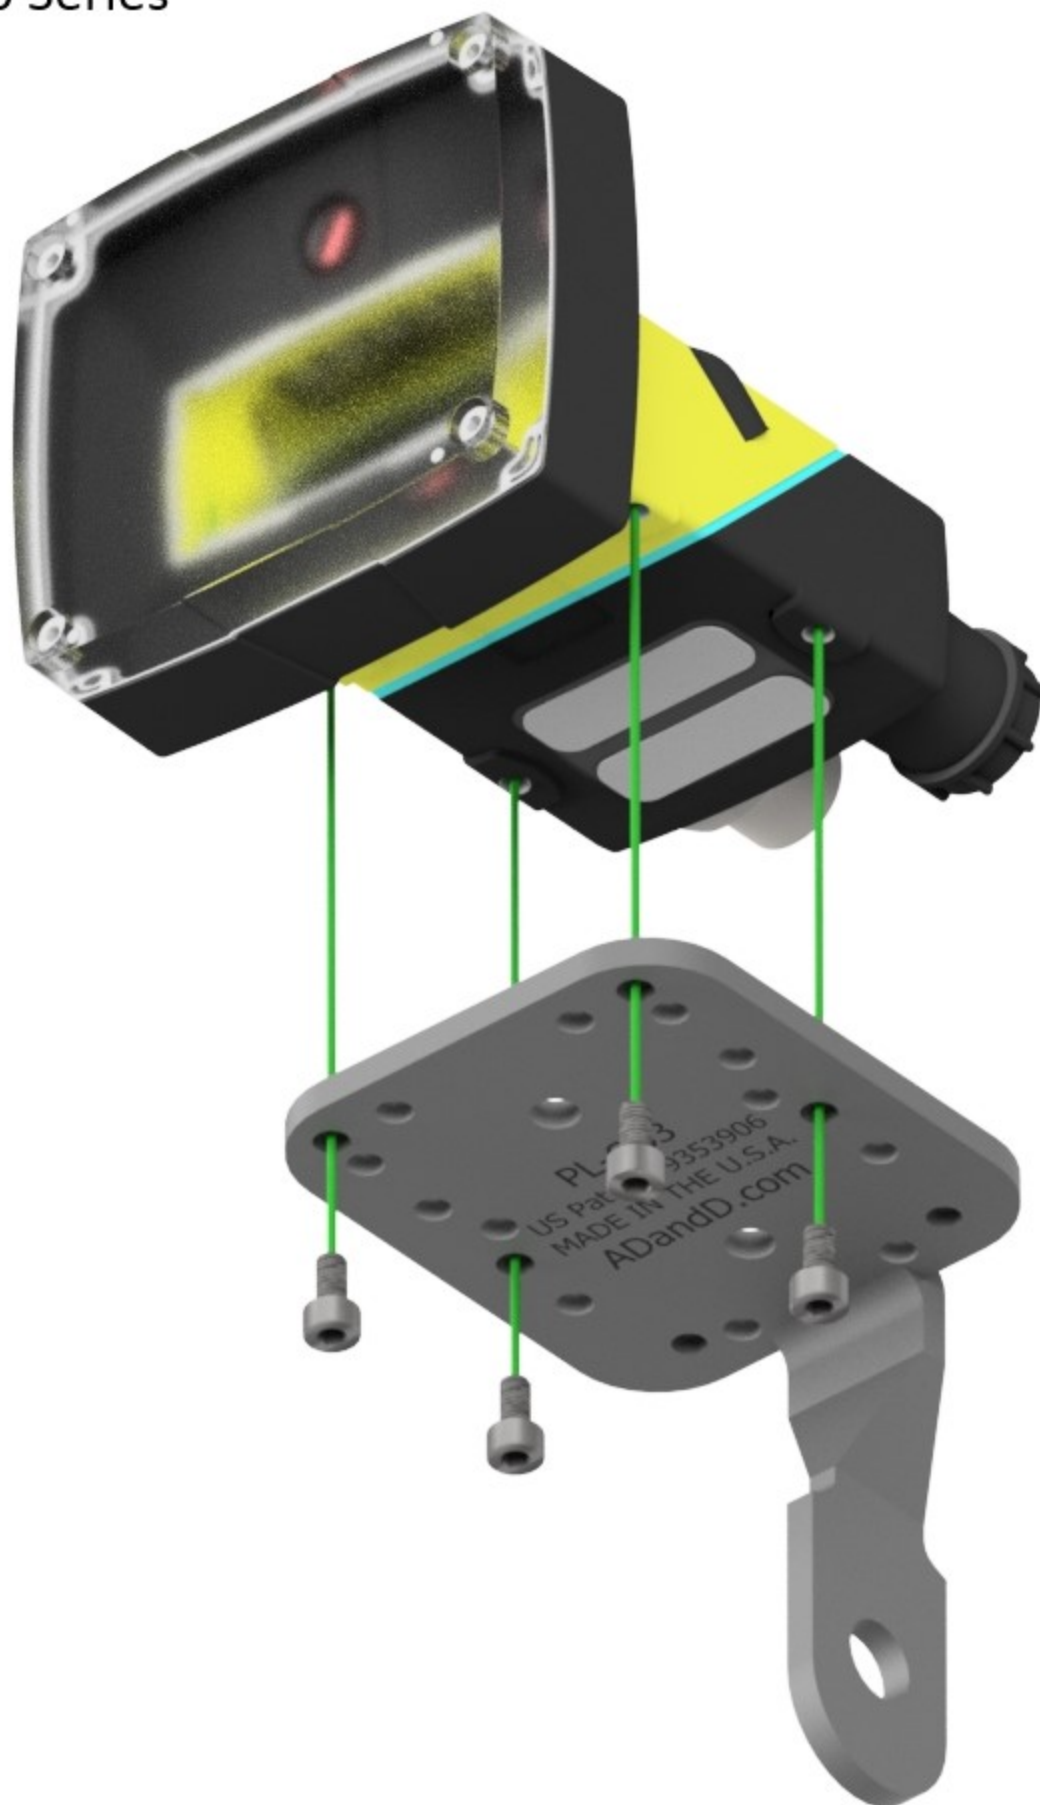

ADandD Pop-Link #PL-CB3

Mounting for Cognex InSight 2000 Series

Included Hardware

(4) M3-.5 X 6mm Lg SHCS