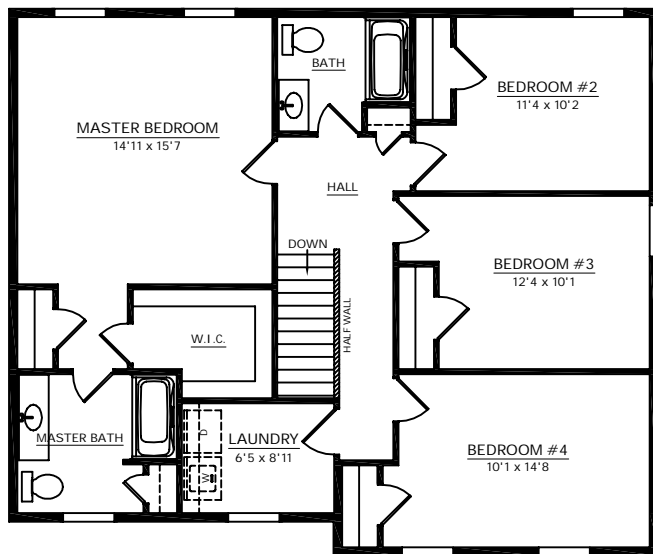

Dorchester

"Building our Legacy,
One Home at a Time!"

2,011 Square Feet
4 bedroom
2 1/2 bath
Open Floor Plan
Multiple Plan Options

FIRST FLOOR PLAN

SECOND FLOOR PLAN

buildalegacypa.com

This sheet is for illustrative purposes only and not part of a legal contract. Plans are subject to modification. Room measurements are approximate. Individual unit elevations are based on the entire building and will vary. Optional items indicated are available at additional cost. Refrigerator, washer and dryer are not included. Illustration is an artist's conception and may vary in precise detail. (3/10/2016)