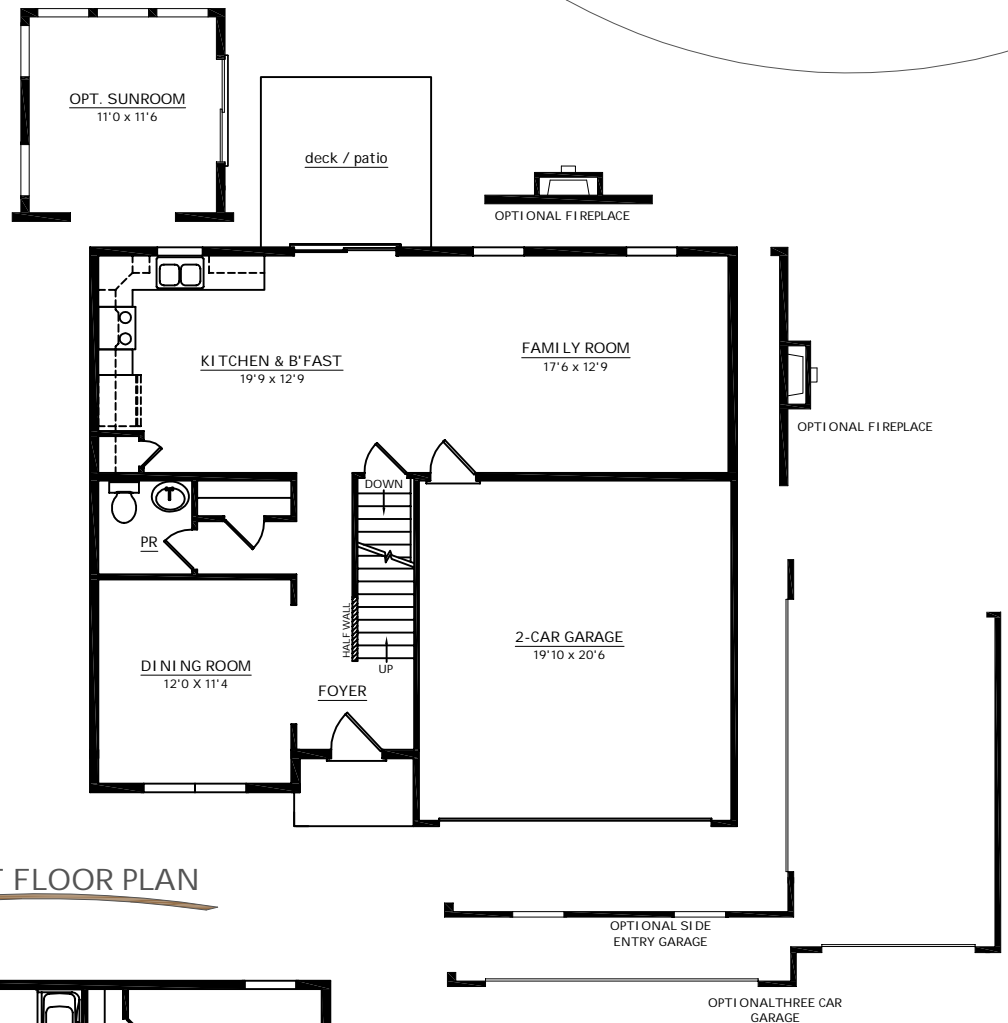

Dorchester

"Building our Legacy,
One Home at a Time!"

2,011 Square Feet
4 bedroom
2 1/2 bath
Open Floor Plan
Multiple Plan Options

FIRST FLOOR PLAN

SECOND FLOOR PLAN

buildalegacypa.com

This sheet is for illustrative purposes only and not part of a legal contract. Plans are subject to modification. Room measurements are approximate. Individual unit elevations are based on the entire building and will vary. Optional items indicated are available at additional cost. Refrigerator, washer and dryer are not included. Illustration is an artist's conception and may vary in precise detail. (3/10/2016)