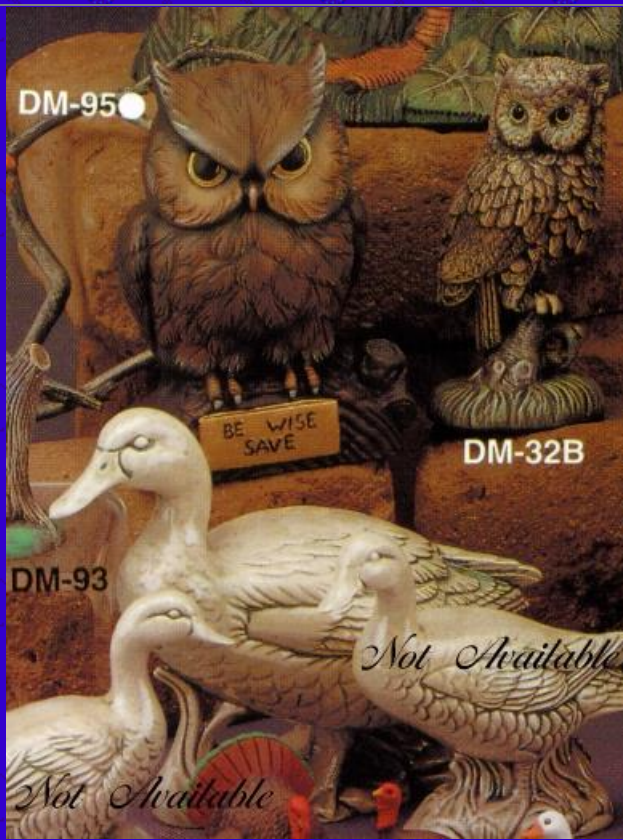

6.30

CPK-1283	Small Yawning Bear (see above picture)	6 Tall	8.10
CP-3709	 <p data-bbox="576 907 933 949">Piggly the Piggy Bank</p>	7 Long	9.60
CPK-EZ-6	Kilroy		3.50
D-319, 320, & 321	 <p data-bbox="479 1705 1031 1747">Soft Sculpture Butterfly Plaque Set</p>		19.40
D-319	Large Soft Sculpture Butterly Plaque	8 High	9.90
D-320	Medium Soft Sculpture Butterfly Plaque	6 High	6.30
D-321	Small Soft Sculpture Butterly Plaque	5 High	5.40

D-640

14.70

Monkey "Bankie"

D-711

9 High

7.50

Eskimo Girl

D-1937

6 1/4 High

8.70

"Loved A Lot" Bunny

DM-95

6 High

5.20

Owl Bank

DM-268