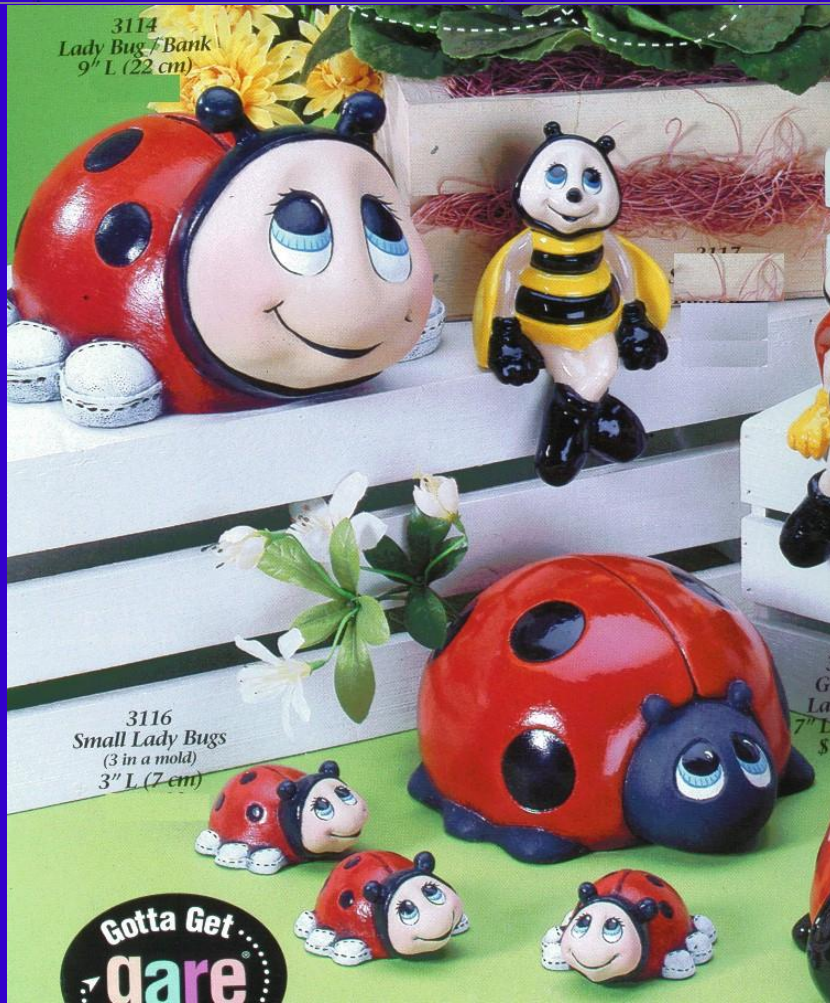

L-2990

Children's Tea Cup

2 Diameter

4.60

L-3114

9 Long

16.50

Lady Bug Bank