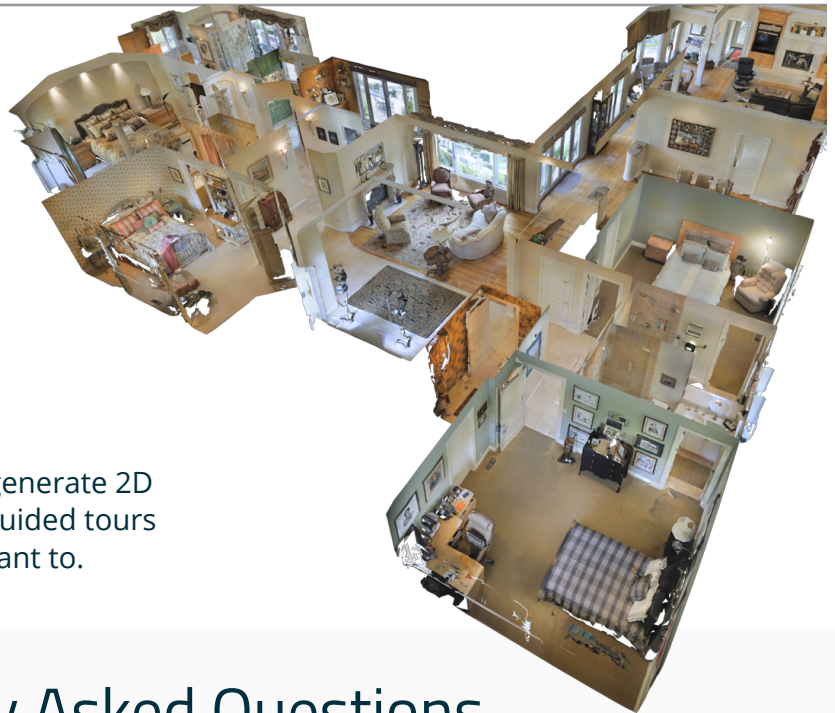

## How it works

1

We scan your property with the Matterport Pro Camera.

2

Your complete 3D Space is ready to explore in hours.

3

Easily use it on your website, MLS listings, and on social.

## What you get

Every 3D Showcase is a completely immersive 3D representation of a space. Matterport's proprietary **Dollhouse View** provides a total understanding of how a property fits together, while **Inside View** lets anyone navigate a 3D Space as if they were there.

With your 3D Space, you have the ability to generate 2D snapshots, take measurements, and create guided tours to show off a property exactly the way you want to.