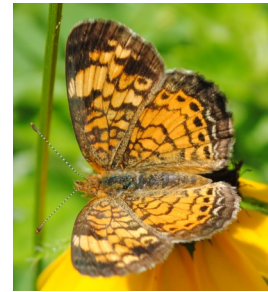

Woods Blue Aster

Aster 'Woods Blue'

- Size: 8-12”
- Culture: Prefers full sun in average well drained soils
- Flower: Purple Blue in Fall
- Uses: Perennial border, attracts butterflies, pollinators and birds, cut flower