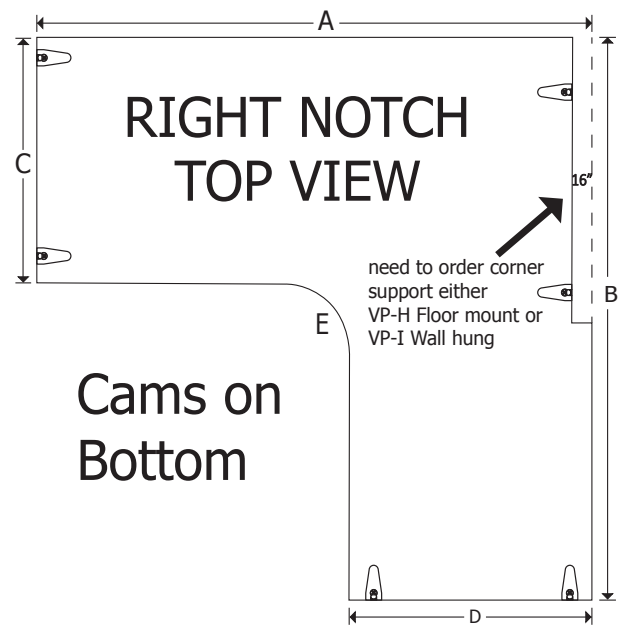

CORNER SHELVES

***TOP VIEW**

CAMS SHOWN ARE ON BOTTOM

***RECOMMENDED SHELF SIZE: 30" X 30" MINIMUM**

***ORDER ONE CLOSET SHELF SUPPORT (CCS) PER CORNER UNIT**

NOTCH FOR CCS: 3/4"X16" ONLY

**NOT AVAILABLE TO ACCOMMODATE BASE NOTCHING:
REMOVE BASE MOLDING OR WALL HANG ABOVE**