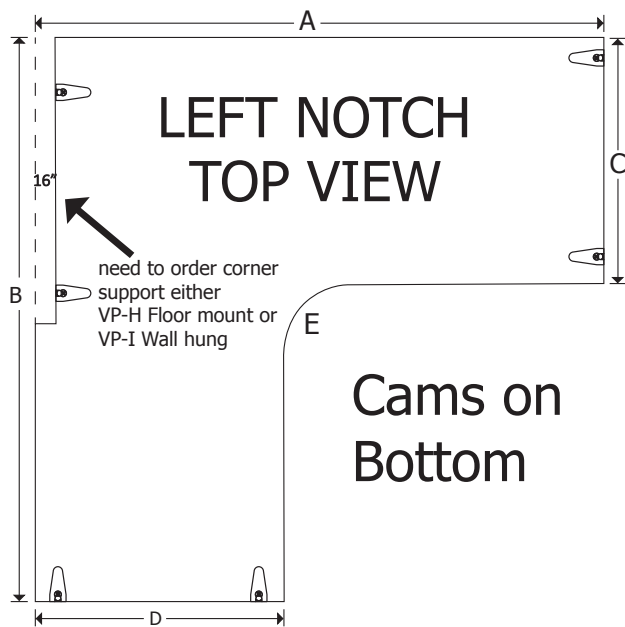

CORNER SHELVES

***TOP VIEW**

CAMS SHOWN ARE ON BOTTOM

***RECOMMENDED SHELF SIZE: 30" X 30" MINIMUM**

***ORDER ONE CLOSET SHELF SUPPORT (CCS) PER CORNER UNIT**

NOTCH FOR CCS: 3/4"X16" ONLY

**NOT AVAILABLE TO ACCOMMODATE BASE NOTCHING:
REMOVE BASE MOLDING OR WALL HANG ABOVE**