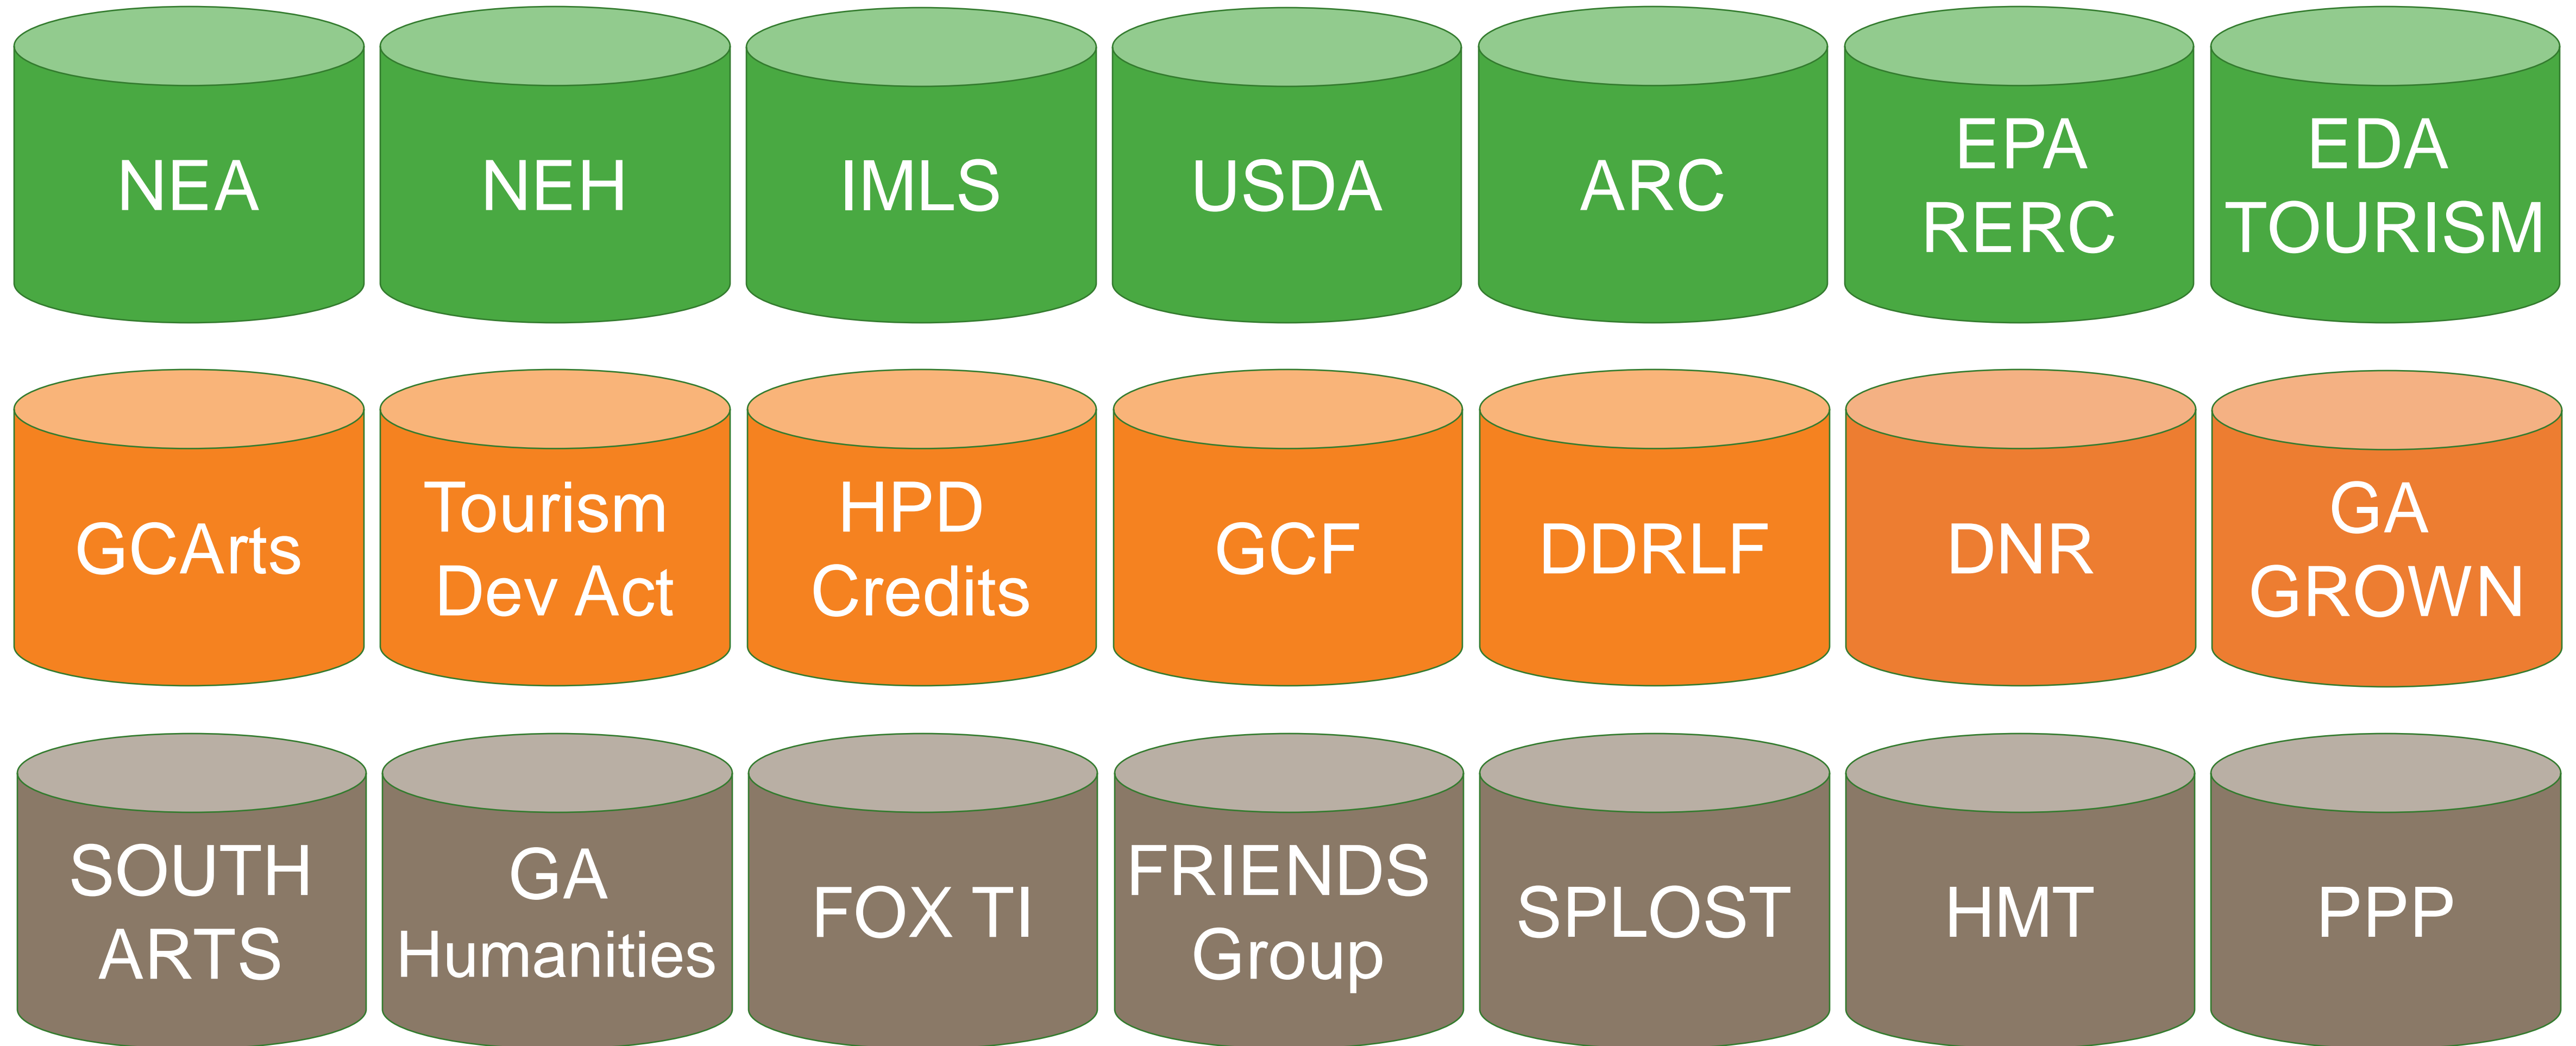

Show me the Money

Winter Chautauqua 2022

Panelists

- Annaka Woodruff,
Appalachian
Regional
Commission, DCA

- Tina Lilly, ED,
Georgia Council
for the Arts,
GDECD

- Valerie Gilreath,
Grants Unit,
Bartow County

Tourism funding sources

Tourism funding sources

National Endowment for the Arts	National Endowment for Humanities	Institute for Museum and Library Sciences	US Dept of Agriculture	Appalachian Regional Commission	EPA Recreation Economies in Rural Communities	Economic Development Agency
Georgia Council for the Arts	Georgia Tourism Development Act	Historic Preservation Tax Credits	Georgia Cities Foundation	Downtown Development Revolving Loan Fund	DNR grants: RTP, LWCF, GOSP	Georgia Grown
South Arts	Georgia Humanities	Fox Theatre Institute	Local 'friends groups'	SPLOST	Hotel Motel Tax	Public Private Partnerships

Okay, lets jump in!