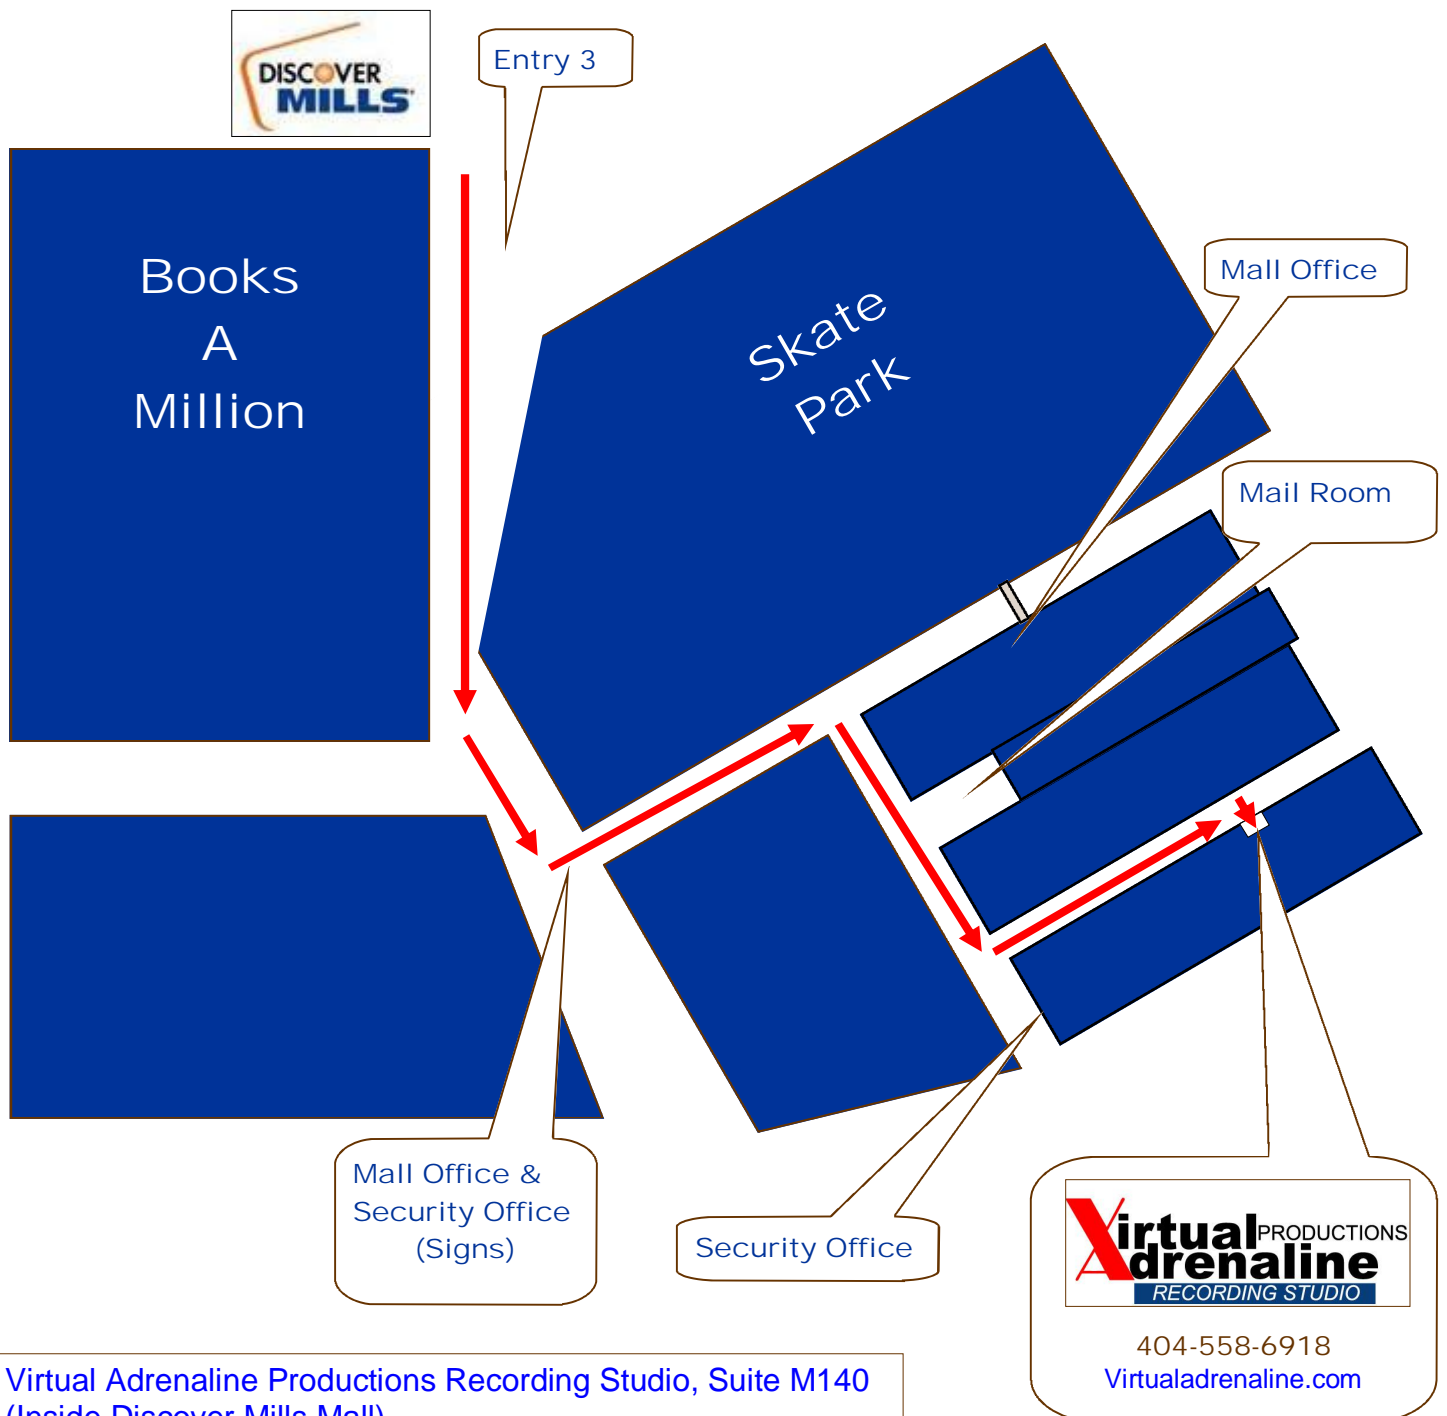

Enter Mall Entry 3

1. Straight ahead to your left, enter the hall way with the sign marking the hall entrance "Mall Offices & Mall Security"
2. Take the next hall to your right.
3. Take the next hall to your left (past the small mail room).
4. Three quarters the way down the hall you will see an indentation with double doors on your right. This is the entrance to Virtual Adrenaline Productions Recording Studio.
(Follow the Red Arrows)

NOTE: If Security stops you just let them know you are going to the Recording Studio (they will point you to the right direction).

Virtual Adrenaline Productions Recording Studio, Suite M140
(Inside Discover Mills Mall)
5900 Sugarloaf Parkway, Lawrenceville, GA 30043