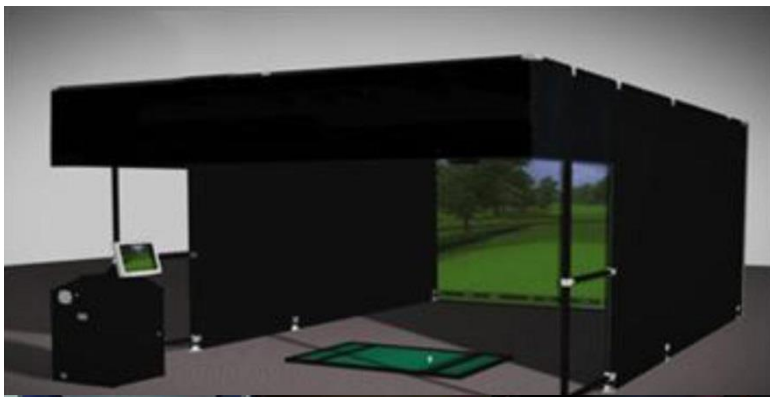

Golf / Sports Simulator

Size: 15' Wide x 23' Deep x 10' Tall
Sports: Golf, Baseball, Football,
Hockey, Basketball & Soccer
Power: 110 Volt 20 AMPS

9 Hole Putt Putt Course

Players: Multi, up to 18
Game Size: 8' Deep x 2' Tall x 4' Wide each
Power: None (Allow 24x24' area)