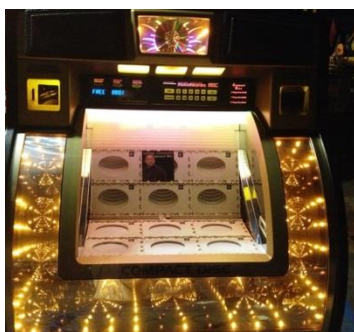

Juke Box – 70's Style

Players: 4

Game Size: 3' Deep x 5' Tall x 4' Wide

Power: 110 Volts 5 AMPS