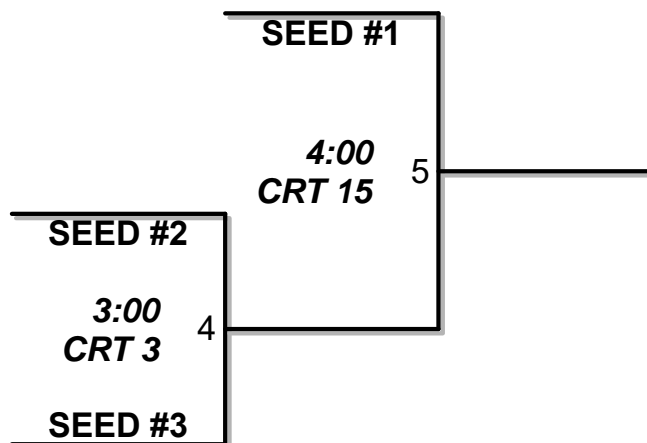

# COED

Round 1				
Game			Time	Location
1	Ballin Eagles	vs. Chrome Heat	10:30	CRT 7

Round 2				
Game			Time	Location
2	Chrome Heat	vs. GUWOP	11:30	CRT 17

Round 3				
Game			Time	Location
3	GUWOP	vs. Ballin Eagles	12:30	CRT 1