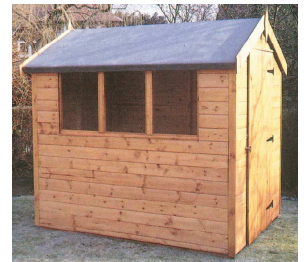

## Timber Shed Price List

Unit C. The Poplars, Beeston, Nott's. Phone: 01159 431919

GOOD STRONG HAND-MADE SHEDS IN FINE SELECTED TIMBER

Size	Tongued & Grooved	Log Lap	Treatment in Gold Cedar	
	T & G boarding on plained 2 x 2 framing, Hasp & Staple all Models All Models T & G	Log Lap boarding on plained 2 x 2 framing, Hasp & Staple all Models All Models T & G	Full Shed	Floor Only
4 x 4	610.00	750.00	35.00	23.00
5 x 4	625.00	770.00		
6 x 4	655.00	815.00	42.00	25.00
6 x 5	675.00	835.00		
6 x 6	755.00	960.00	45.00	27.00
7 x 5	755.00	960.00		
8 x 5	815.00	1065.00	50.00	30.00
8 x 6	835.00	1105.00		
9 x 6	970.00	1270.00		
10 x 6	995.00	1390.00		
10 x 8	1245.00	1545.00		
12 x 8	1465.00	1810.00		

### Deluxe Summerhouses

	T & G	Log Lap
7 x 5	1580	1835
8 x 6	1645	1925
10 x 6	1865	2240
10 x 8	2025	2490
12 x 8	2250	2710

Double door's + £180.00