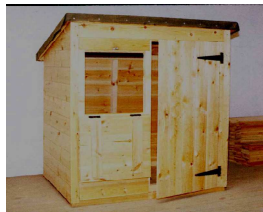

## Timber Shed Price List

Unit C. The Poplars, Beeston, Nott's. Phone: 01159 431919

GOOD STRONG HAND-MADE SHEDS IN FINE SELECTED TIMBER

Size	Tongued & Grooved	Log Lap	Treatment in Gold Cedar	
	T & G boarding on plained 2 x 2 framing, Hasp & Staple all Models All Models T & G	Log Lap boarding on plained 2 x 2 framing, Hasp & Staple all Models All Models T & G	Full Shed	Floor Only
4 x 4	610.00	750.00	35.00	23.00
5 x 4	625.00	770.00		
6 x 4	655.00	815.00	42.00	25.00
6 x 5	675.00	835.00		
6 x 6	755.00	960.00	45.00	27.00
7 x 5	755.00	960.00		
8 x 5	815.00	1065.00	50.00	30.00
8 x 6	835.00	1105.00		
9 x 6	970.00	1270.00		
10 x 6	995.00	1390.00		
10 x 8	1245.00	1545.00		
12 x 8	1465.00	1810.00		

### Deluxe Summerhouses

	T & G	Log Lap
7 x 5	1580	1835
8 x 6	1645	1925
10 x 6	1865	2240
10 x 8	2025	2490
12 x 8	2250	2710

Double door's + £180.00