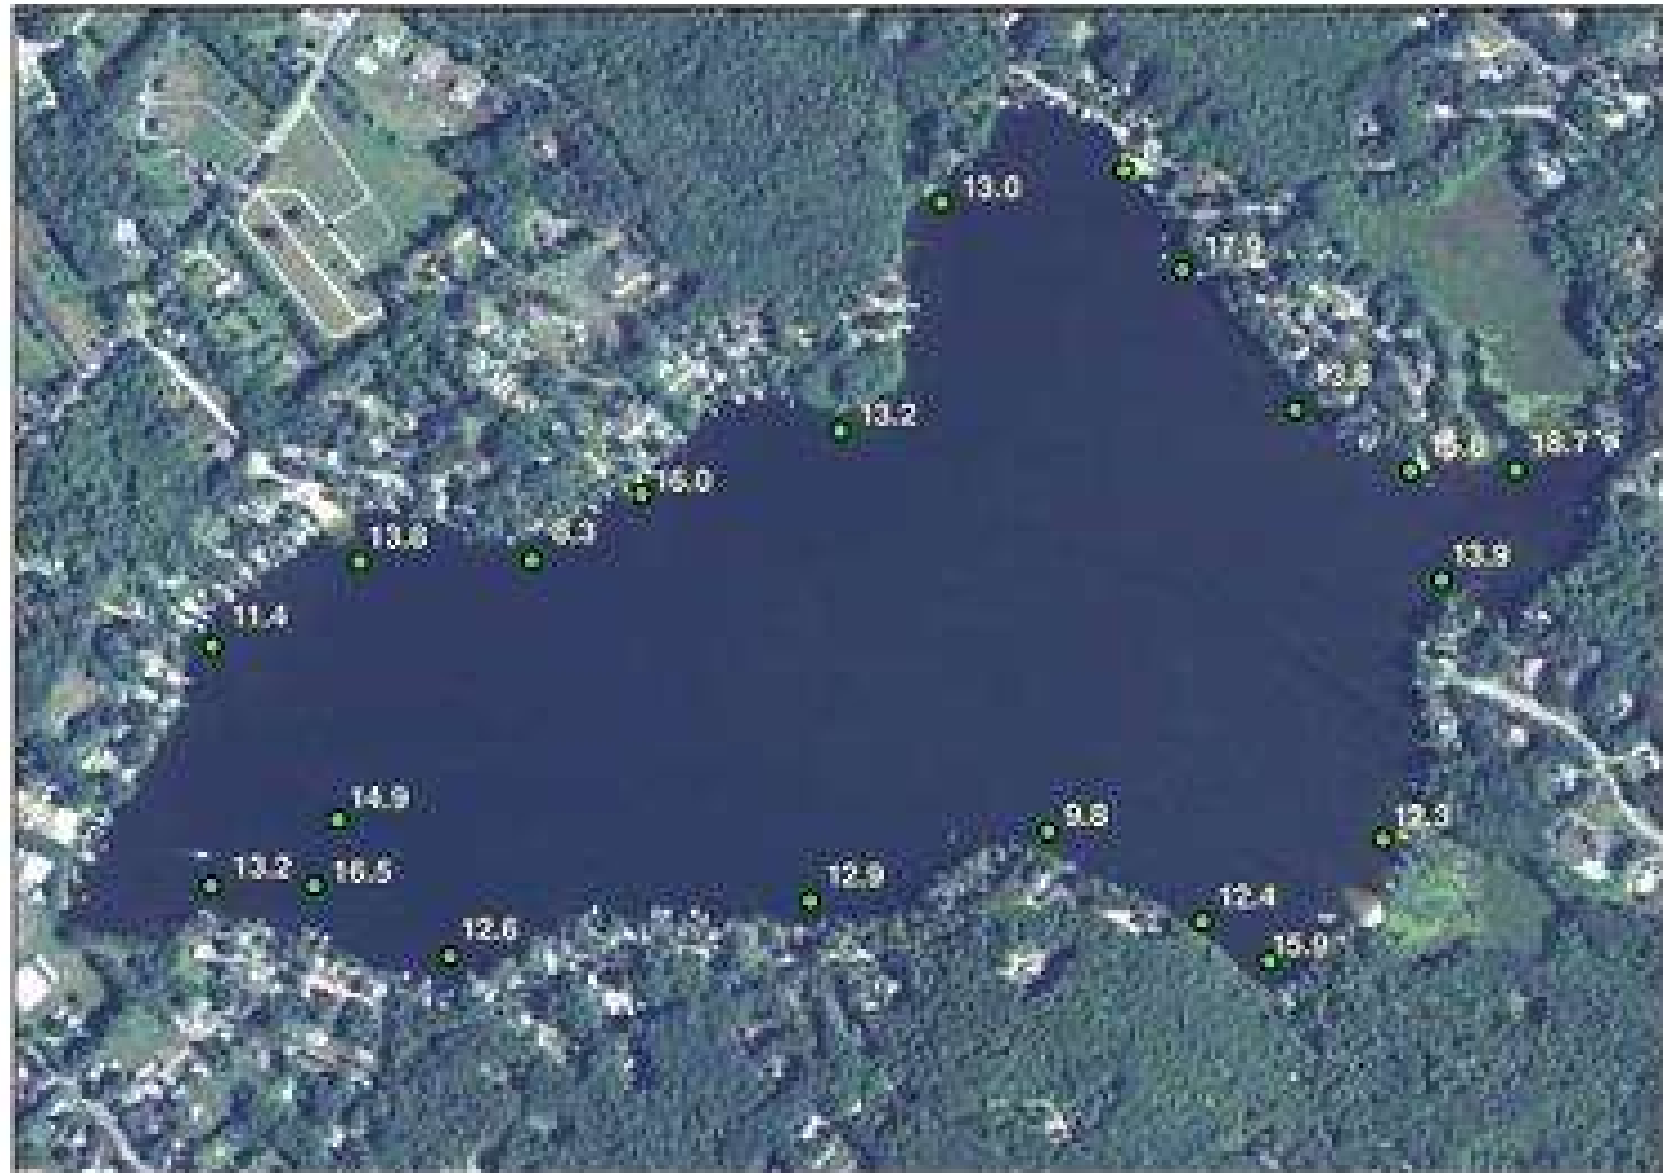

Sunset Lake-- 2011 Total Phosphorus Survey Results

0 0.05 0.1 0.2 Miles