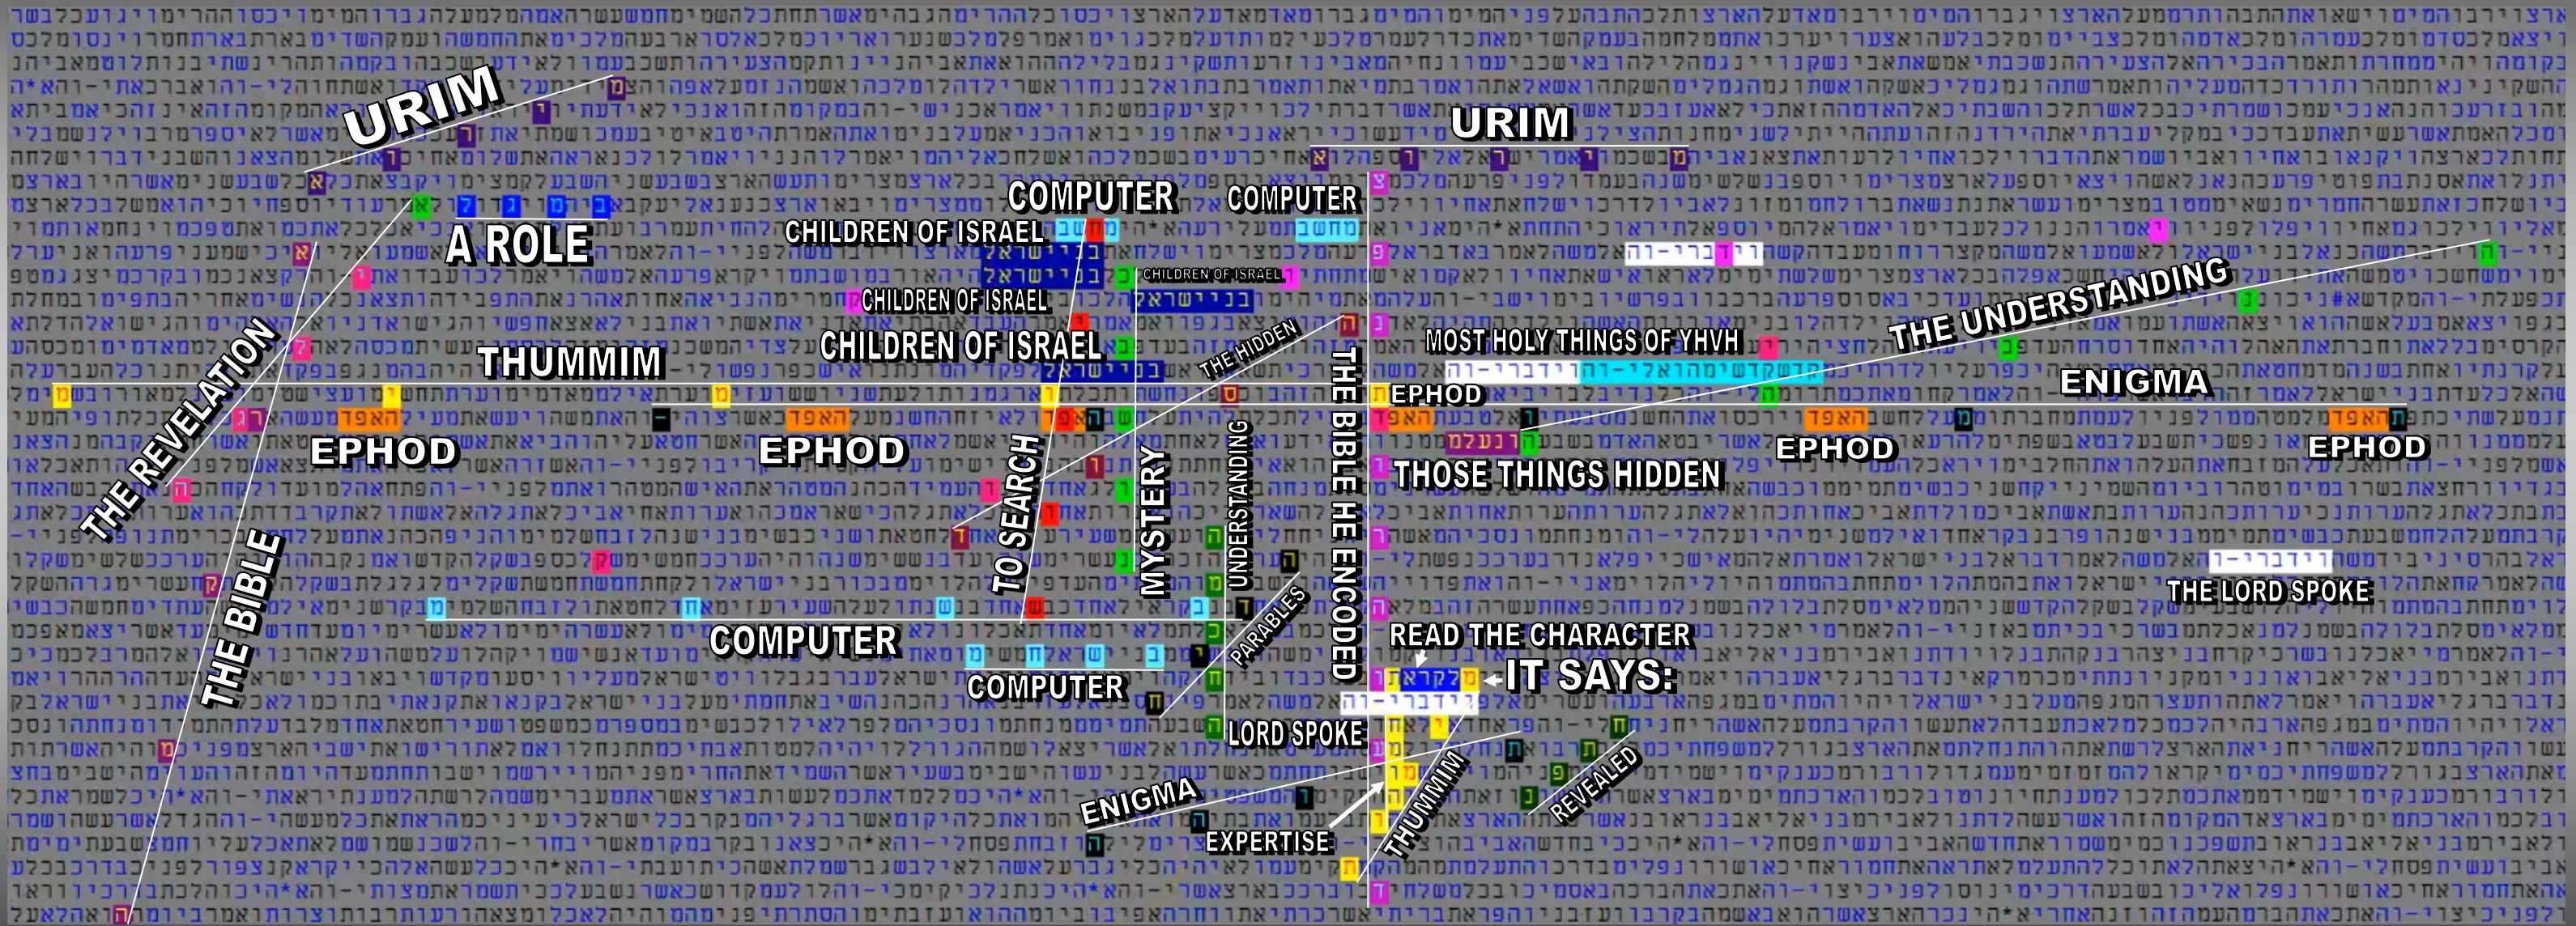

THE EPHOD AND THE CODES

Bible Code Matrix of Prophecy in Scripture

© MATTHEW WRIGHT MINISTRIES
Graphic layout by Luis B. Vega

RESOURCES
[youtube.com/user/TheMatt71269](https://www.youtube.com/user/TheMatt71269)
biblecodenow1@gmail.com
biblecodenow.com
[facebook.com/groups/code searcher](https://www.facebook.com/groups/code searcher)

SCRIPTURE SOURCE(s)
 Old & New Testament
 TorahSoft

FOR AN EXPLANATION - STUDY OF THE CHART CODE MATRIX, VISIT THE YOUTUBE CHANNEL VIDEO SERIES.

WIDTH: 7648 CENTER: 62386