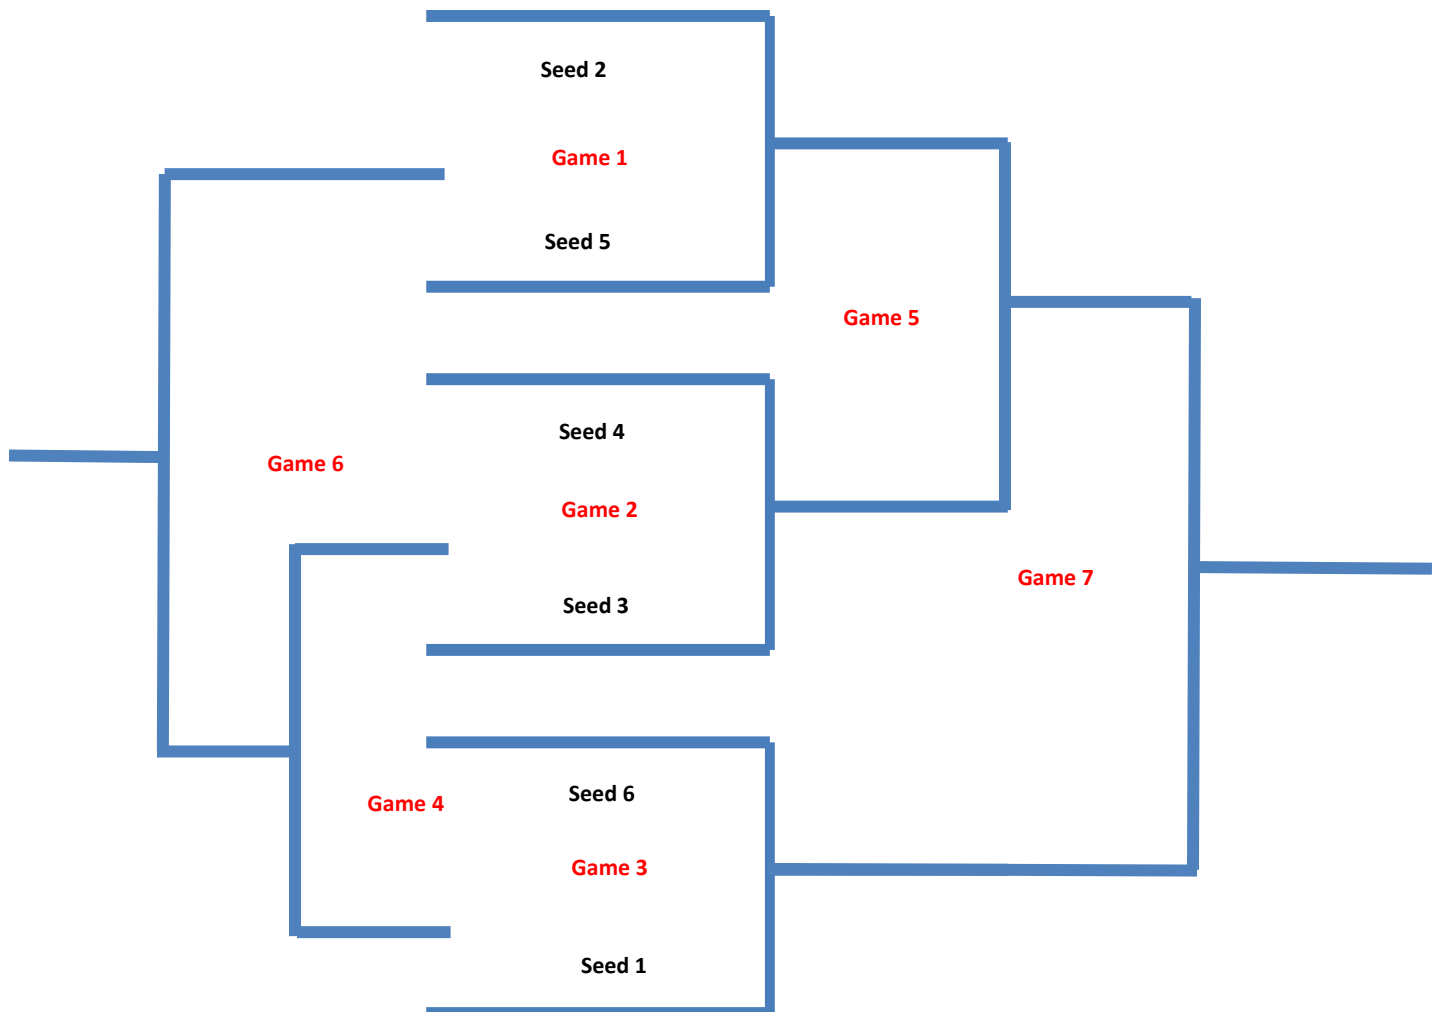

8th Grade Girls Tier III Playoffs

Sunday, December 15

Awards Presented to the 1st Place Team/CHAMPIONS