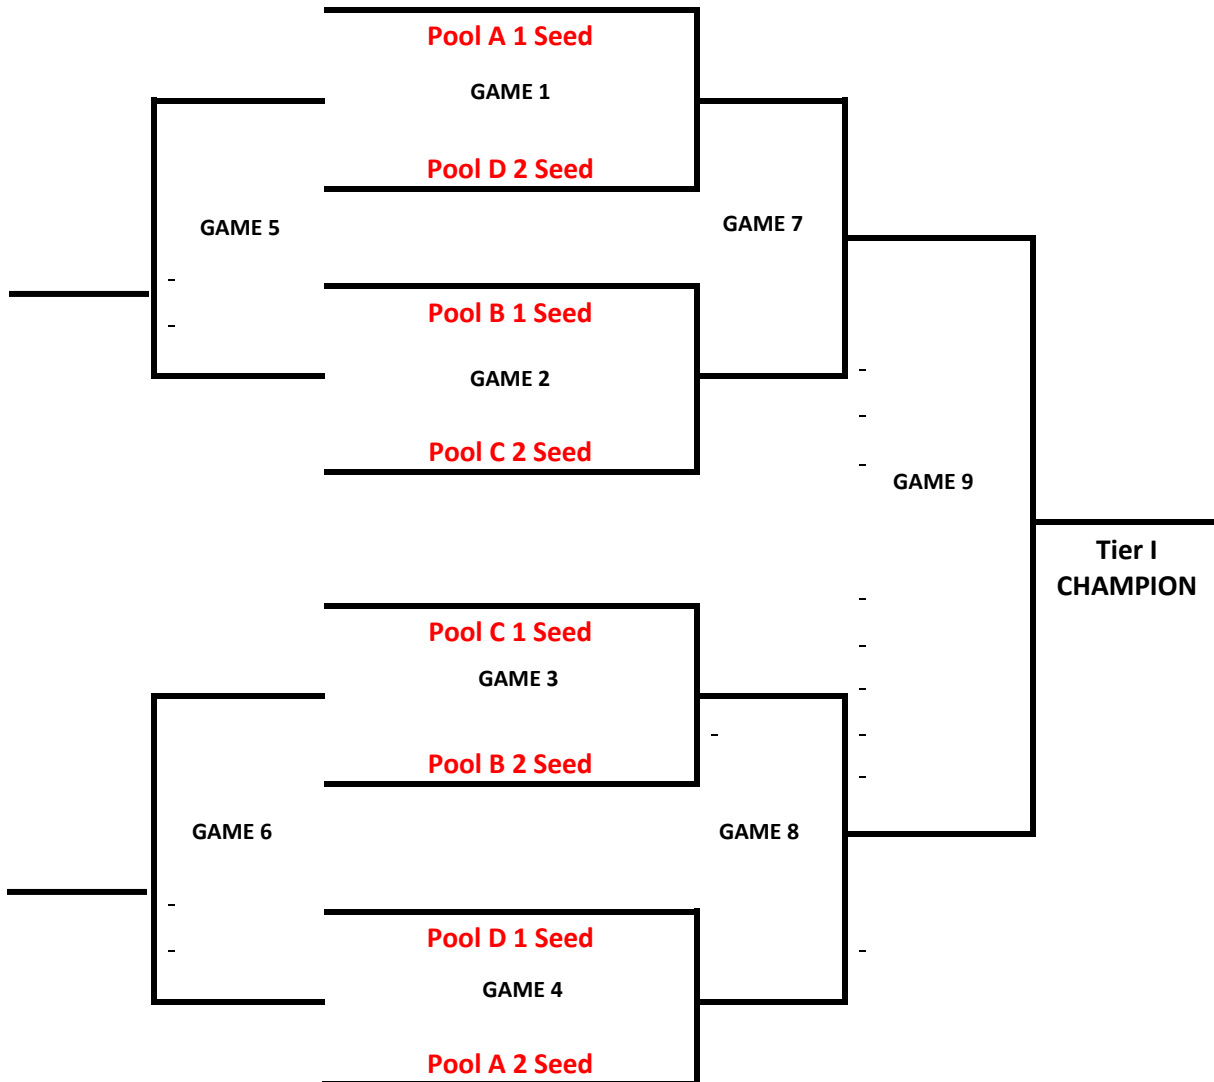

SCHEELS®

8TH Grade Girls Tier I Playoffs
Sunday, December 15

PLAYOFF SCHEDULE
Game 1:
Game 2:
Game 3:
Game 4:
Game 5:
Game 6:
Game 7:
Game 8:
Game 9: CHAMPIONSHIP

8TH Grade Girls Tier I Playoffs
Sunday, December 15
Awards presented to the 1st place team