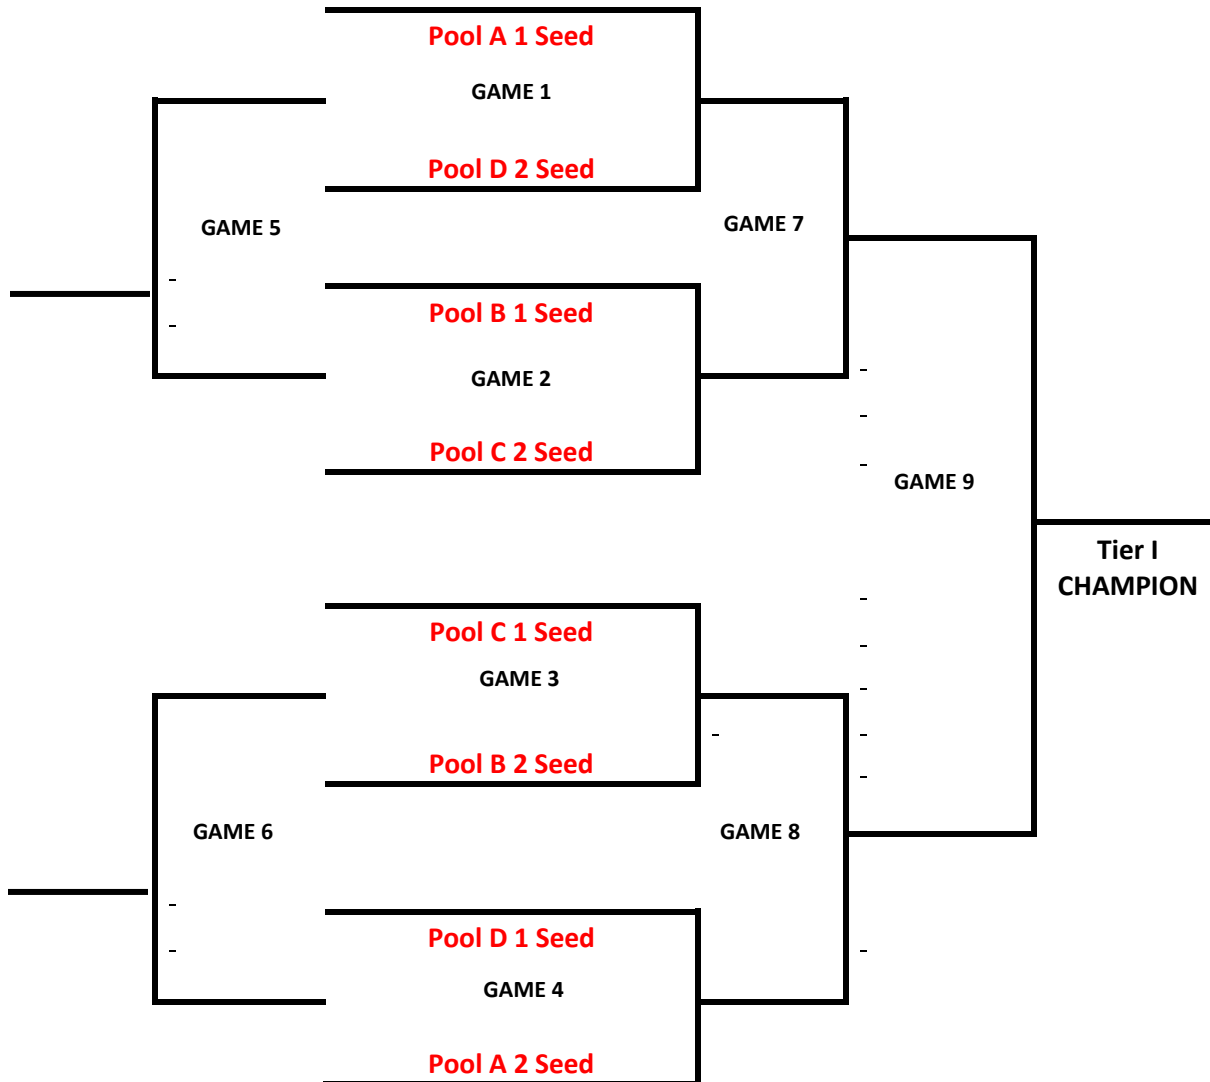

SCHEELS®

8th Grade Girls Tier II
Sunday, December 15

PLAYOFF SCHEDULE
Game 1:
Game 2:
Game 3:
Game 4:
Game 5:
Game 6:
Game 7:
Game 8:
Game 9: CHAMPIONSHIP

8TH Grade Girls Tier II Playoffs
Sunday, December 15
Awards presented to the 1st place team