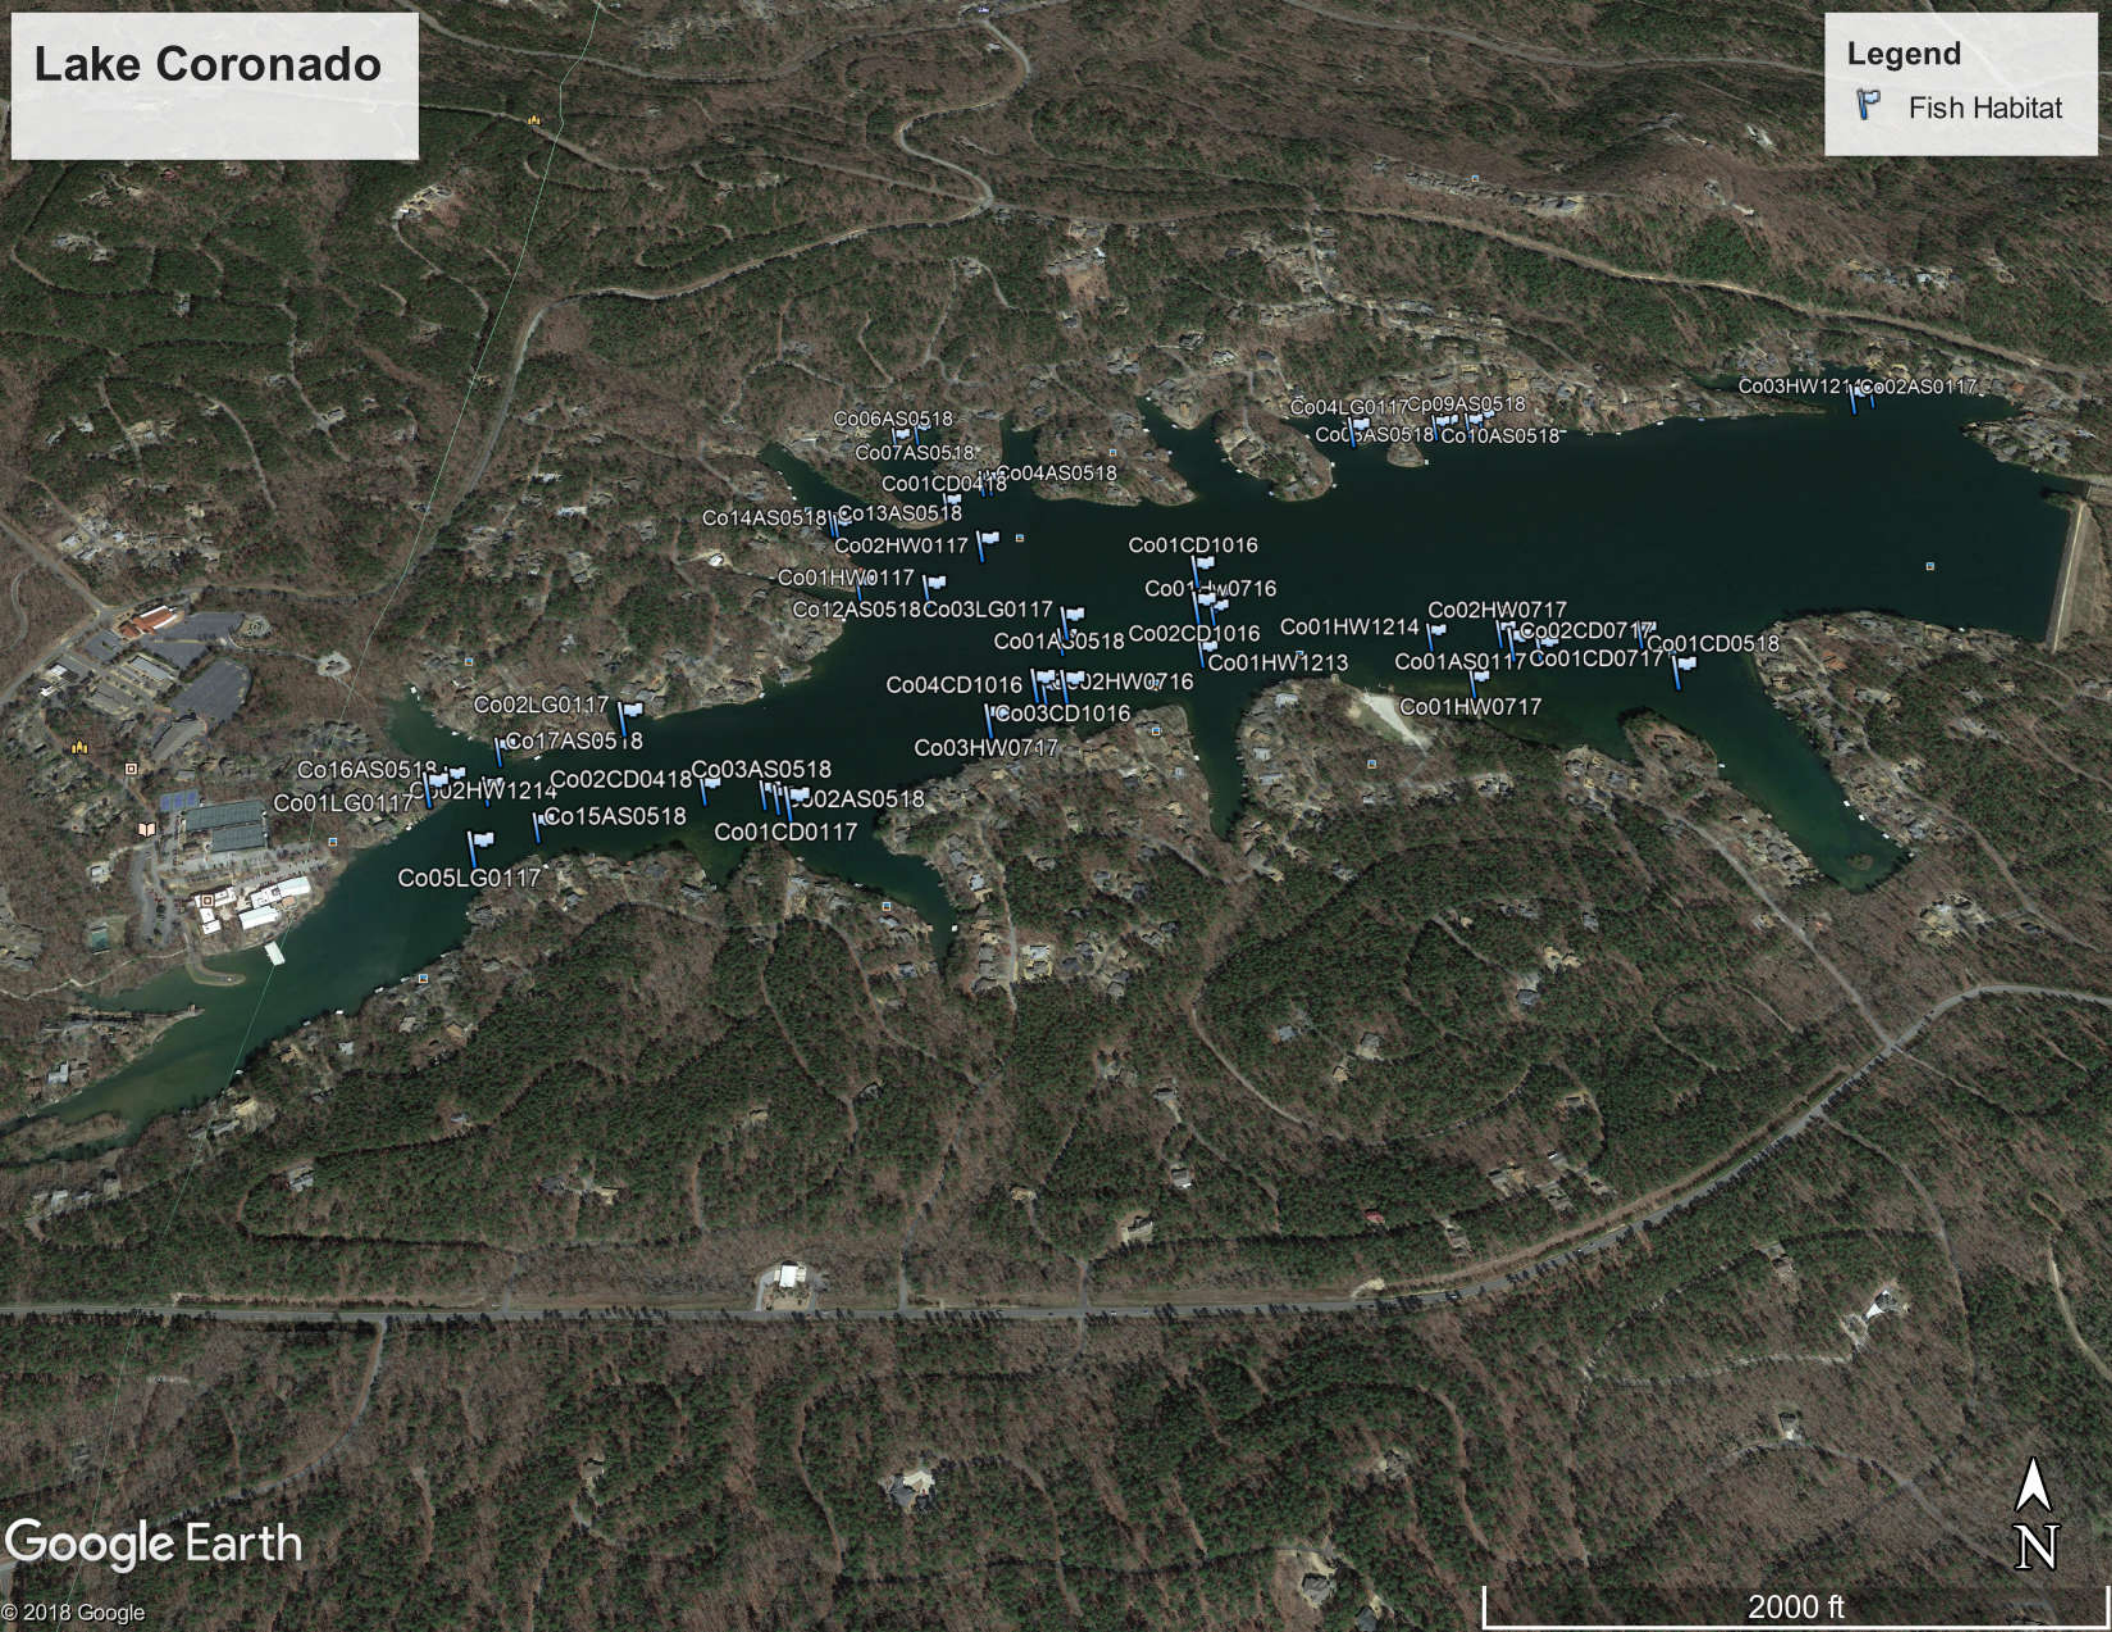

Lake Coronado

Legend
Fish Habitat

Name	Lattuide	Longitude
Co02HW0716	N34°39.158'	W092°58.175'
Co03HW0716	N34°39.158'	W092°58.175'
Co02HW1214	N34°39.055'	W092°58.651'
Co03HW1214	N34°39.523'	W092°57.327'
Co01HW1214	N34°39.218'	W092°57.823'
Co01HW1213	N34°39.200'	W092°58.033'
Co01HW0717	N34°39.167'	W092°57.792'
Co03HW0716	N34°39.261'	W092°58.017'
Co01Hw0716	N34°39.246'	W092°58.020'
Co02HW0717	N34°39.222'	W092°57.759'
Co01CD0117	N34°39.040'	W092°58.390'
Co01AS0117	N34°39.201'	W092°57.725'
Co02AS0117	N34°39.514'	W092°57.348'
Co01HW0117	N34°39.266'	W092°58.284'
Co02HW0117	N34°39.319'	W092°58.236'
Co01LG0117	N34°39.053'	W092°58.699'
Co02LG0117	N34°39.124'	W092°58.544'
Co03LG0117	N34°39.230'	W092°58.155'
Co04LG0117	N34°39.468'	W092°57.866'
Co01CD1016	N34°39.290'	W092°58.032'
Co02CD1016	N34°39.248'	W092°58.033'
Co03CD1016	N34°39.160'	W092°58.155'
Co04CD1016	N34°39.162'	W092°58.182'
Co01CD0717	N34°39.175'	W092°57.606'
Co02CD0717	N34°39.207'	W092°57.749'
Co03HW0717	N34°39.124'	W092°58.222'
Co05LG0117	N34°38.996'	W092°58.649'
Co01AS0518	N34°39.213'	W092°58.160'
Co02AS0518	N34°39.048'	W092°58.402'
Co03AS0518	N34°39.052'	W092°58.414'
Co04AS0518	N34°39.405'	W092°58.230'
Co05AS0518	N34°39.404'	W092°58.238'
Co06AS0518	N34°39.462'	W092°58.326'
Co07AS0518	N34°39.472'	W092°58.305'
Co08AS0518	N34°39.480'	W092°57.774'
Cp09AS0518	N34°39.480'	W092°57.749'
Co10AS0518	N34°39.479'	W092°57.782'
Co11AS0518	N34°39.488'	W092°57.735'
Co12AS0518	N34°39.275'	W092°58.349'
Co13AS0518	N34°39.353'	W092°58.381'
Co14AS0518	N34°39.347'	W092°58.376'
Co15AS0518	N34°39.021'	W092°58.601'
Co16AS0518	N34°39.065'	W092°58.685'
Co17AS0518	N34°39.093'	W092°58.648'
Co01CD0518	N34°39.221'	W092°57.630'
Co01CD0418	N34°39.374'	W092°58.272'
Co02CD0418	N34°39.057'	W092°58.465'